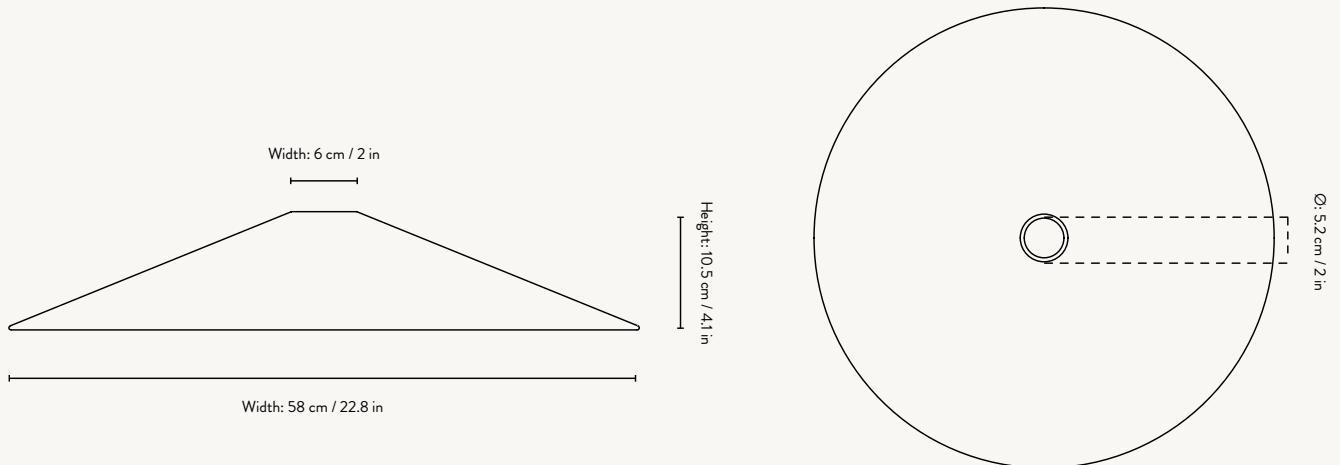

ANGLE SHADE