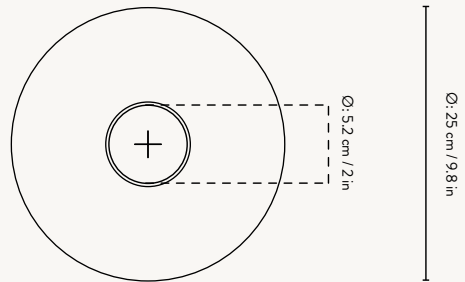

Size: Ø: 18.6 x H: 34.2 cm
Ø: 7.3 x H: 13.5 in
Material: Opal glass
Opal glass with glossy finish
Care: Wipe with a dry cloth
Info: Fits Collect Pendants
Net. weight: 1.2 kg
Packsize: 2

Recommended retail price
White / Southern Moss

DKK	899 / 999
SEK	1.305 / 1.449
NOK	1.285 / 1.425
EUR	119 / 135
GBP	109 / 125
USD	159 / 179

HOOP SHADE

CONE SHADE

DISC SHADE

Fits Collect
Pendant

Fits Collect
Pendants

COLLECT - DISC SHADE

Size: Ø: 12 x H: 7 cm
Ø: 4.7 x H: 2.8 in
Material: Powder coated metal.
Black brass plated metal.
Brass plated metal.
White inside lampshade
Care: Wipe with a damp cloth
Info: Registered design
Net. weight: 0.2 kg
Packsize: 2

Recommended retail price

DKK	499
SEK	725
NOK	715
EUR	65
GBP	59
USD	89

COLLECT - HOOP SHADE

Size: Ø: 20 x H: 7 cm
Ø: 7.9 x H: 2.8 in
Material: Powder coated metal.
Black brass plated metal.
Brass plated metal.
White inside lampshade
Care: Wipe with a damp cloth
Info: Registered design
Net. weight: 0.3 kg
Packsize: 2