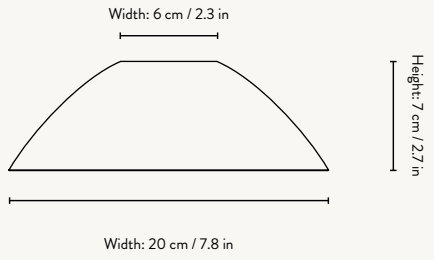

Fits Collect
Sockets

1101722835
Southern Moss

5148
White

OPAL SHADE - SPHERE

Size: Ø: 25 x H: 23.6 cm
Ø: 9.8 x H: 9.3 in
Material: Opal glass
Opal glass with glossy finish
Care: Wipe with a dry cloth
Info: Fits Collect Pendants
Net. weight: 0.9 kg
Packsize: 2

Recommended retail price
White / Southern Moss

DKK	699 / 899
SEK	1.015 / 1.305
NOK	999 / 1.285
EUR	95 / 119
GBP	85 / 109
USD	125 / 159

Fits Collect
Sockets

1101722835
Southern Moss

5149
White

OPAL SHADE - TALL

Size: Ø: 18.6 x H: 34.2 cm
Ø: 7.3 x H: 13.5 in
Material: Opal glass
Opal glass with glossy finish
Care: Wipe with a dry cloth
Info: Fits Collect Pendants
Net. weight: 1.2 kg
Packsize: 2

Recommended retail price
White / Southern Moss

DKK	899 / 999
SEK	1.305 / 1.449
NOK	1.285 / 1.425
EUR	119 / 135
GBP	109 / 125
USD	159 / 179

HOOP SHADE

CONE SHADE

DISC SHADE

Fits Collect
Pendant

Fits Collect
Pendants

COLLECT - DISC SHADE

Size: Ø: 12 x H: 7 cm
Ø: 4.7 x H: 2.8 in
Material: Powder coated metal.
Black brass plated metal.
Brass plated metal.
White inside lampshade
Care: Wipe with a damp cloth
Info: Registered design
Net. weight: 0.2 kg
Packsize: 2