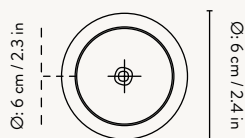

COLLECT - PENDANT - LOW

Size:	Ø: 6 x H: 10.2 cm Ø: 2.4 x H: 4 in	Recommended retail price	
Material:	Brass plated metal. Powder coated metal. Black brass plated metal. 3 metre cord and canopy in a matching colour. All pendants: Brass ring included. Black Brass pendant: Brass ring and black brass ring included	DKK SEK NOK EUR GBP USD	599 869 855 79 75 105
Care:	Wipe with a damp cloth		
Info:	Voltage: 220-240V - 50Hz. Light source: E27 max 25 watt / CFL. The luminaire is compatible with bulbs of energy classes: A++ - E. Light bulb not included. Certifications: CE, IP20, Class I. Only approved for EU/NO/CH. Separate version for US, J, Aus and NZ. Registered design		
Net. weight:	0.5 kg		
Packsizes:	2		

COLLECT PENDANT - HIGH

Size:	Ø: 6 x H: 17 cm Ø: 2.4 x H: 6.7 in	Recommended retail price	
Material:	Brass plated metal. Powder coated metal. Black brass plated metal. 3 metre cord and canopy in a matching colour. All pendants: Brass ring included. Black Brass pendant: Brass ring and black brass ring included	DKK SEK NOK EUR GBP USD	699 1,015 999 95 85 125
Care:	Wipe with a damp cloth		
Info:	Voltage: 220-240V - 50Hz. Light source: E27 max 25 watt / CFL. The luminaire is compatible with bulbs of energy classes: A++ - E. Light bulb not included. Certifications: CE, IP20, Class I. Only approved for EU/NO/CH. Separate version for US, J, Aus and NZ. Registered design		
Net. weight:	0.6 kg		
Packsizes:	2		