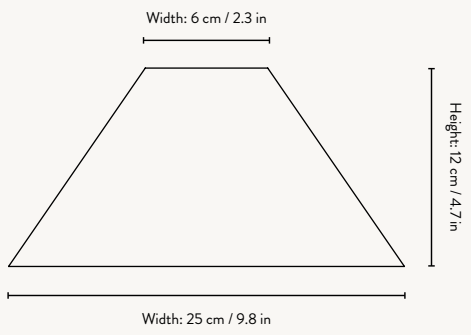

Size: Ø: 18.6 x H: 34.2 cm
Ø: 7.3 x H: 13.5 in
Material: Opal glass
Opal glass with glossy finish
Care: Wipe with a dry cloth
Info: Fits Collect Pendants
Net. weight: 1.2 kg
Packsize: 2

Recommended retail price
White / Southern Moss

DKK	899 / 999
SEK	1.305 / 1.449
NOK	1.285 / 1.425
EUR	119 / 135
GBP	109 / 125
USD	159 / 179

HOOP SHADE

CONE SHADE

DISC SHADE

Fits Collect
Pendant

Fits Collect
Pendants

COLLECT - DISC SHADE

Size: Ø: 12 x H: 7 cm
Ø: 4.7 x H: 2.8 in
Material: Powder coated metal.
Black brass plated metal.
Brass plated metal.
White inside lampshade
Care: Wipe with a damp cloth
Info: Registered design
Net. weight: 0.2 kg
Packsize: 2

Recommended retail price

DKK	499
SEK	725
NOK	715
EUR	65
GBP	59
USD	89

COLLECT - HOOP SHADE

Size: Ø: 20 x H: 7 cm
Ø: 7.9 x H: 2.8 in
Material: Powder coated metal.
Black brass plated metal.
Brass plated metal.
White inside lampshade
Care: Wipe with a damp cloth
Info: Registered design
Net. weight: 0.3 kg
Packsize: 2

5156
Ø: 124

OPAL LED 4W

Size: Ø: 9.5 x H: 13.5 cm / Ø: 3.7 x H: 5.3 in
Ø: 12.5 x H: 17.5 cm / Ø: 4.9 x H: 6.9 in
Material: Opal glass
Care: Wipe with a dry cloth
Info: G95 4W. E27 base. Instant light.
Dimmable. Service life: 30.000 hours
Energy class: A+
Net. weight: 0.06 kg / 0.1 kg
Packsize: 4