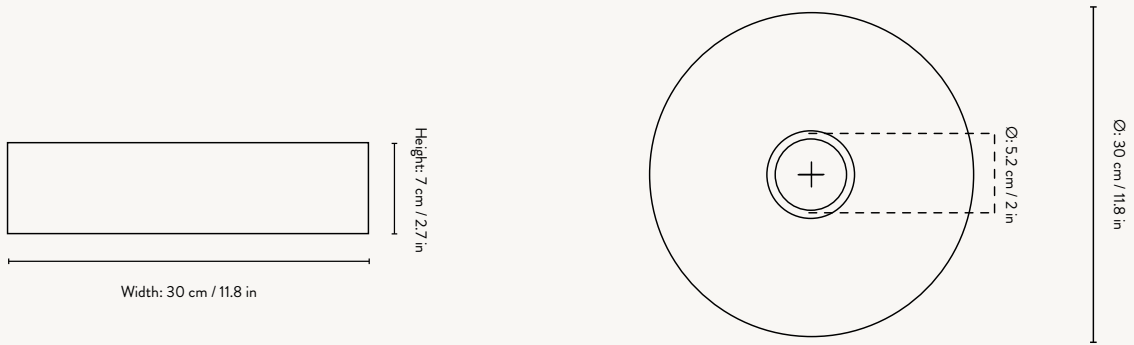

RECORD SHADE