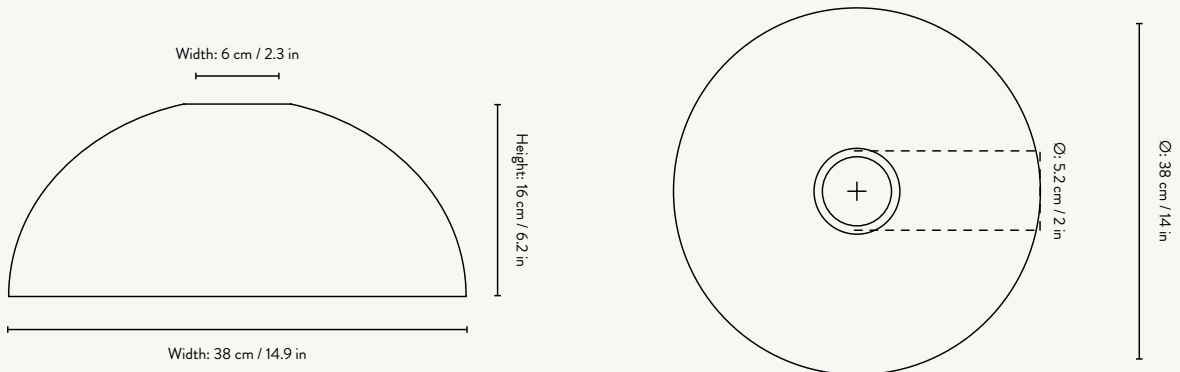

RECORD SHADE

DOME SHADE

ANGLE SHADE