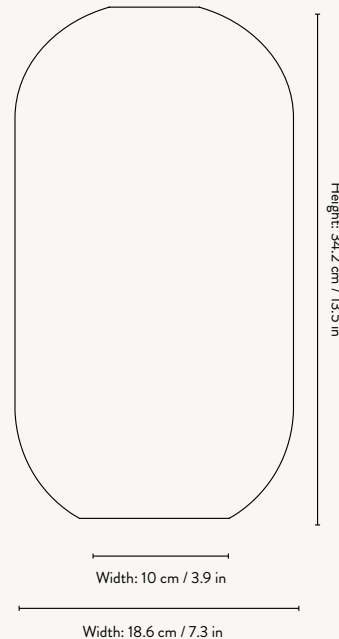

Fits Collect
Sockets

1101722835
Southern Moss

5148
White

OPAL SHADE - SPHERE

Size: Ø: 25 x H: 23.6 cm
Ø: 9.8 x H: 9.3 in
Material: Opal glass
Opal glass with glossy finish
Care: Wipe with a dry cloth
Info: Fits Collect Pendants
Net. weight: 0.9 kg
Packsize: 2

Size: Ø: 18.6 x H: 34.2 cm
Ø: 7.3 x H: 13.5 in
Material: Opal glass
Opal glass with glossy finish
Care: Wipe with a dry cloth
Info: Fits Collect Pendants
Net. weight: 1.2 kg
Packsize: 2

Recommended retail price
White / Southern Moss

DKK	899 / 999
SEK	1.305 / 1.449
NOK	1.285 / 1.425
EUR	119 / 135
GBP	109 / 125
USD	159 / 179

HOOP SHADE

CONE SHADE

DISC SHADE

Fits Collect
Pendant

Fits Collect
Pendants

COLLECT - DISC SHADE

Size: Ø: 12 x H: 7 cm
Ø: 4.7 x H: 2.8 in
Material: Powder coated metal.
Black brass plated metal.
Brass plated metal.
White inside lampshade
Care: Wipe with a damp cloth
Info: Registered design
Net. weight: 0.2 kg
Packsize: 2

Recommended retail price

DKK	499
SEK	725
NOK	715
EUR	65
GBP	59
USD	89

COLLECT - HOOP SHADE

Size: Ø: 20 x H: 7 cm
Ø: 7.9 x H: 2.8 in
Material: Powder coated metal.
Black brass plated metal.
Brass plated metal.
White inside lampshade
Care: Wipe with a damp cloth
Info: Registered design
Net. weight: 0.3 kg
Packsize: 2