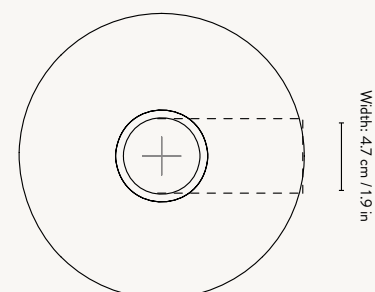

Fits Collect
Sockets

1101722835
Southern Moss

5148
White

OPAL SHADE - SPHERE

Size: Ø: 25 x H: 23.6 cm
Ø: 9.8 x H: 9.3 in
Material: Opal glass
Opal glass with glossy finish
Care: Wipe with a dry cloth
Info: Fits Collect Pendants
Net. weight: 0.9 kg
Packsize: 2

Recommended retail price
White / Southern Moss

DKK	699 / 899
SEK	1.015 / 1.305
NOK	999 / 1.285
EUR	95 / 119
GBP	85 / 109
USD	125 / 159

Fits Collect
Sockets

1101722835
Southern Moss

5149
White

OPAL SHADE - TALL

Size: Ø: 18.6 x H: 34.2 cm
Ø: 7.3 x H: 13.5 in
Material: Opal glass
Opal glass with glossy finish
Care: Wipe with a dry cloth
Info: Fits Collect Pendants
Net. weight: 1.2 kg
Packsize: 2

Recommended retail price
White / Southern Moss

DKK	899 / 999
SEK	1.305 / 1.449
NOK	1.285 / 1.425
EUR	119 / 135
GBP	109 / 125
USD	159 / 179

HOOP SHADE

CONE SHADE

DISC SHADE

Fits Collect
Pendant

Fits Collect
Pendants

COLLECT - DISC SHADE

Size: Ø: 12 x H: 7 cm
Ø: 4.7 x H: 2.8 in
Material: Powder coated metal.
Black brass plated metal.
Brass plated metal.
White inside lampshade
Care: Wipe with a damp cloth
Info: Registered design
Net. weight: 0.2 kg
Packsize: 2