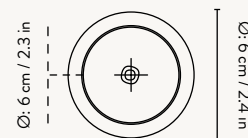

COLLECT - PENDANT - LOW

Size:	Ø: 6 x H: 10.2 cm Ø: 2.4 x H: 4 in	Recommended retail price	
Material:	Brass plated metal. Powder coated metal. Black brass plated metal. 3 metre cord and canopy in a matching colour. All pendants: Brass ring included. Black Brass pendant: Brass ring and black brass ring included	DKK SEK NOK EUR GBP USD	599 869 855 79 75 105
Care:	Wipe with a damp cloth		
Info:	Voltage: 220-240V - 50Hz. Light source: E27 max 25 watt / CFL. The luminaire is compatible with bulbs of energy classes: A++ - E. Light bulb not included. Certifications: CE, IP20, Class I. Only approved for EU/NO/CH. Separate version for US, J, Aus and NZ. Registered design		
Net. weight:	0.5 kg		
Packsizes:	2		

COLLECT PENDANT - HIGH

Size:	Ø: 6 x H: 17 cm Ø: 2.4 x H: 6.7 in	Recommended retail price	
Material:	Brass plated metal. Powder coated metal. Black brass plated metal. 3 metre cord and canopy in a matching colour. All pendants: Brass ring included. Black Brass pendant: Brass ring and black brass ring included	DKK SEK NOK EUR GBP USD	699 1,015 999 95 85 125
Care:	Wipe with a damp cloth		
Info:	Voltage: 220-240V - 50Hz. Light source: E27 max 25 watt / CFL. The luminaire is compatible with bulbs of energy classes: A++ - E. Light bulb not included. Certifications: CE, IP20, Class I. Only approved for EU/NO/CH. Separate version for US, J, Aus and NZ. Registered design		
Net. weight:	0.6 kg		
Packsizes:	2		