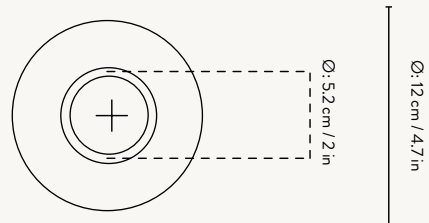

Size: Ø: 18.6 x H: 34.2 cm
Ø: 7.3 x H: 13.5 in
Material: Opal glass
Opal glass with glossy finish
Care: Wipe with a dry cloth
Info: Fits Collect Pendants
Net. weight: 1.2 kg
Packsize: 2

Recommended retail price
White / Southern Moss

DKK	899 / 999
SEK	1.305 / 1.449
NOK	1.285 / 1.425
EUR	119 / 135
GBP	109 / 125
USD	159 / 179

HOOP SHADE

CONE SHADE

DISC SHADE

Fits Collect
Pendant

Fits Collect
Pendants

COLLECT - DISC SHADE

Size: Ø: 12 x H: 7 cm
Ø: 4.7 x H: 2.8 in
Material: Powder coated metal.
Black brass plated metal.
Brass plated metal.
White inside lampshade
Care: Wipe with a damp cloth
Info: Registered design
Net. weight: 0.2 kg
Packsize: 2

Recommended retail price

DKK	499
SEK	725
NOK	715
EUR	65
GBP	59
USD	89

COLLECT - HOOP SHADE

Size: Ø: 20 x H: 7 cm
Ø: 7.9 x H: 2.8 in
Material: Powder coated metal.
Black brass plated metal.
Brass plated metal.
White inside lampshade
Care: Wipe with a damp cloth
Info: Registered design
Net. weight: 0.3 kg
Packsize: 2