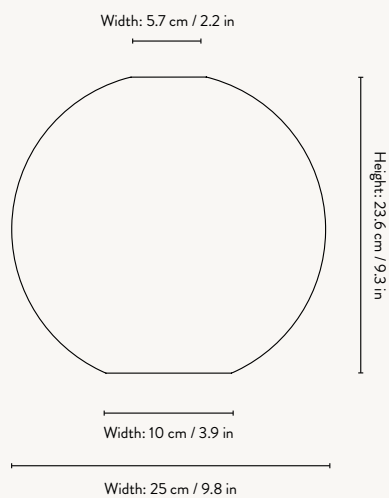

OPAL SHADE - SPHERE

Size: Ø: 25 x H: 23.6 cm
Ø: 9.8 x H: 9.3 in
Material: Opal glass
Opal glass with glossy finish
Care: Wipe with a dry cloth
Info: Fits Collect Pendants
Net. weight: 0.9 kg
Packsize: 2

Recommended retail price
White / Southern Moss

DKK	699 / 899
SEK	1.015 / 1.305
NOK	999 / 1.285
EUR	95 / 119
GBP	85 / 109
USD	125 / 159