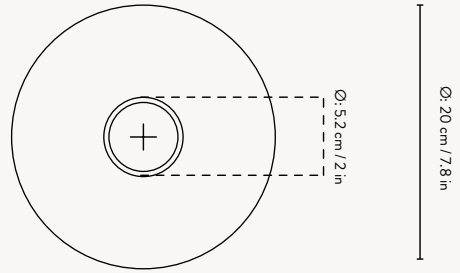

HOOP SHADE

CONE SHADE

DISC SHADE