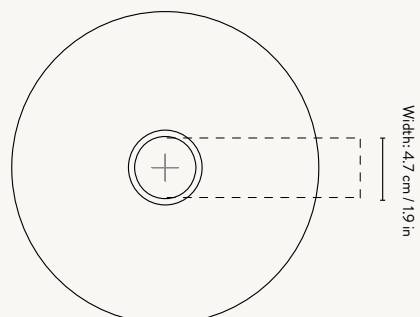

OPAL SHADE - SPHERE

Size: Ø: 25 x H: 23.6 cm
Ø: 9.8 x H: 9.3 in
Material: Opal glass
Opal glass with glossy finish
Care: Wipe with a dry cloth
Info: Fits Collect Pendants
Net. weight: 0.9 kg
Packsize: 2

Recommended retail price
White / Southern Moss

DKK	699 / 899
SEK	1.015 / 1.305
NOK	999 / 1.285
EUR	95 / 119
GBP	85 / 109
USD	125 / 159