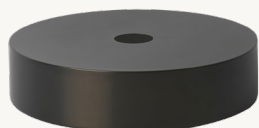

Recommended retail price

Black, Cashmere, Dark Blue
& Light Grey
/ Black Brass & Brass

DKK	799 / 899
SEK	1.159 / 1.305
NOK	1.139 / 1.285
EUR	105 / 119
GBP	99 / 109
USD	145 / 159

COLLECT RING

Size: Ø: 5.5 x H: 0.5 cm
Ø: 2.2 x H: 0.2 in
Material: Black brass plated metal
Chrome plated metal
Care: Wipe with a dry cloth
Info: Add-on to Collect Lighting
Net. weight: 0.1 kg
Packsize: 12

Recommended retail price

DKK	49
SEK	69
NOK	69
EUR	5
GBP	5
USD	5

RECORD SHADE

DOME SHADE

ANGLE SHADE

Fits Collect Pendants

5124
Black

100019502
Black Brass

5145
Brass

100302693
Cashmere

100302102
Light Grey

COLLECT - RECORD SHADE

Size: Ø: 30 x H: 7 cm
Ø: 11.8 x H: 2.8 in
Material: Powder coated metal.
Black brass plated metal.
Brass plated metal.
White inside lampshade
Care: Wipe with a damp cloth
Info: Registered design
Net. weight: 1.13 kg
Packsize: 2