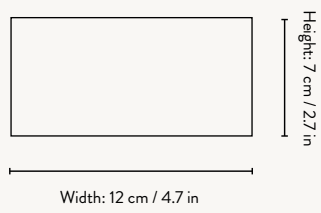

Size: Ø: 18.6 x H: 34.2 cm
Ø: 7.3 x H: 13.5 in
Material: Opal glass
Opal glass with glossy finish
Care: Wipe with a dry cloth
Info: Fits Collect Pendants
Net. weight: 1.2 kg
Packsize: 2

Recommended retail price
White / Southern Moss

DKK	899 / 999
SEK	1.305 / 1.449
NOK	1.285 / 1.425
EUR	119 / 135
GBP	109 / 125
USD	159 / 179

HOOP SHADE

CONE SHADE

DISC SHADE

Fits Collect
Pendant

Fits Collect
Pendants

COLLECT - DISC SHADE

Size: Ø: 12 x H: 7 cm
Ø: 4.7 x H: 2.8 in
Material: Powder coated metal.
Black brass plated metal.
Brass plated metal.
White inside lampshade
Care: Wipe with a damp cloth
Info: Registered design
Net. weight: 0.2 kg
Packsize: 2

Recommended retail price

DKK	499
SEK	725
NOK	715
EUR	65
GBP	59
USD	89

COLLECT - HOOP SHADE

Size: Ø: 20 x H: 7 cm
Ø: 7.9 x H: 2.8 in
Material: Powder coated metal.
Black brass plated metal.
Brass plated metal.
White inside lampshade
Care: Wipe with a damp cloth
Info: Registered design
Net. weight: 0.3 kg
Packsize: 2

COLLECT - CONE SHADE

Size: Ø: 25 x H: 12 cm
Ø: 9.8 x H: 4.7 in
Material: Powder coated metal.
Black brass plated metal.
Brass plated metal.
White inside lampshade
Care: Wipe with a damp cloth
Info: Registered design
Net. weight: 0.4 kg
Packsize: 2