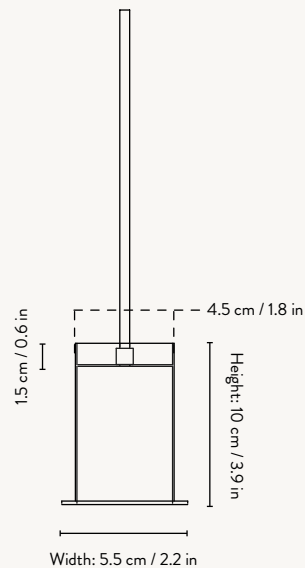

COLLECT - PENDANT - LOW

Size:	Ø: 6 x H: 10.2 cm Ø: 2.4 x H: 4 in	Recommended retail price	
Material:	Brass plated metal. Powder coated metal. Black brass plated metal. 3 metre cord and canopy in a matching colour. All pendants: Brass ring included. Black Brass pendant: Brass ring and black brass ring included	DKK SEK NOK EUR GBP USD	599 869 855 79 75 105
Care:	Wipe with a damp cloth		
Info:	Voltage: 220-240V - 50Hz. Light source: E27 max 25 watt / CFL. The luminaire is compatible with bulbs of energy classes: A++ - E. Light bulb not included. Certifications: CE, IP20, Class I. Only approved for EU/NO/CH. Separate version for US, J, Aus and NZ. Registered design		
Net. weight:	0.5 kg		
Packsizes:	2		

COLLECT PENDANT - HIGH

Size:	Ø: 6 x H: 17 cm Ø: 2.4 x H: 6.7 in	Recommended retail price	
Material:	Brass plated metal. Powder coated metal. Black brass plated metal. 3 metre cord and canopy in a matching colour. All pendants: Brass ring included. Black Brass pendant: Brass ring and black brass ring included	DKK SEK NOK EUR GBP USD	699 1,015 999 95 85 125
Care:	Wipe with a damp cloth		
Info:	Voltage: 220-240V - 50Hz. Light source: E27 max 25 watt / CFL. The luminaire is compatible with bulbs of energy classes: A++ - E. Light bulb not included. Certifications: CE, IP20, Class I. Only approved for EU/NO/CH. Separate version for US, J, Aus and NZ. Registered design		
Net. weight:	0.6 kg		
Packsizes:	2		

Recommended retail price

DKK	499
SEK	725
NOK	715
EUR	65
GBP	59
USD	89

COLLECT - HOOP SHADE

Size: Ø: 20 x H: 7 cm
Ø: 7.9 x H: 2.8 in
Material: Powder coated metal.
Black brass plated metal.
Brass plated metal.
White inside lampshade
Care: Wipe with a damp cloth
Info: Registered design
Net. weight: 0.3 kg
Packsize: 2

COLLECT - CONE SHADE

Size: Ø: 25 x H: 12 cm
Ø: 9.8 x H: 4.7 in
Material: Powder coated metal.
Black brass plated metal.
Brass plated metal.
White inside lampshade
Care: Wipe with a damp cloth
Info: Registered design
Net. weight: 0.4 kg
Packsize: 2