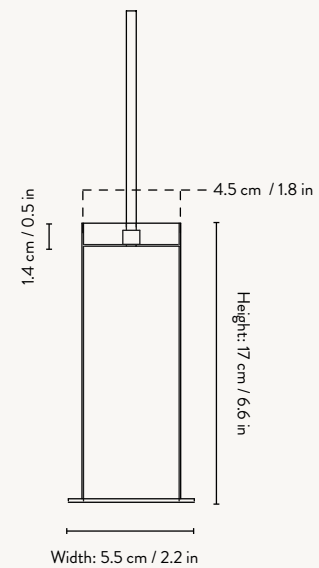

COLLECT - PENDANT - LOW

Size:	Ø: 6 x H: 10.2 cm Ø: 2.4 x H: 4 in	Recommended retail price	
Material:	Brass plated metal. Powder coated metal. Black brass plated metal. 3 metre cord and canopy in a matching colour. All pendants: Brass ring included. Black Brass pendant: Brass ring and black brass ring included	DKK SEK NOK EUR GBP USD	599 869 855 79 75 105
Care:	Wipe with a damp cloth		
Info:	Voltage: 220-240V - 50Hz. Light source: E27 max 25 watt / CFL. The luminaire is compatible with bulbs of energy classes: A++ - E. Light bulb not included. Certifications: CE, IP20, Class I. Only approved for EU/NO/CH. Separate version for US, J, Aus and NZ. Registered design		
Net. weight:	0.5 kg		
Packsizes:	2		

COLLECT PENDANT - HIGH

Size:	Ø: 6 x H: 17 cm Ø: 2.4 x H: 6.7 in	Recommended retail price	
Material:	Brass plated metal. Powder coated metal. Black brass plated metal. 3 metre cord and canopy in a matching colour. All pendants: Brass ring included. Black Brass pendant: Brass ring and black brass ring included	DKK SEK NOK EUR GBP USD	699 1,015 999 95 85 125
Care:	Wipe with a damp cloth		
Info:	Voltage: 220-240V - 50Hz. Light source: E27 max 25 watt / CFL. The luminaire is compatible with bulbs of energy classes: A++ - E. Light bulb not included. Certifications: CE, IP20, Class I. Only approved for EU/NO/CH. Separate version for US, J, Aus and NZ. Registered design		
Net. weight:	0.6 kg		
Packsizes:	2		

COLLECT - CONE SHADE

Size: Ø: 25 x H: 12 cm
Ø: 9.8 x H: 4.7 in
Material: Powder coated metal.
Black brass plated metal.
Brass plated metal.
White inside lampshade
Care: Wipe with a damp cloth
Info: Registered design
Net. weight: 0.4 kg
Packsize: 2

5156
Ø: 124

OPAL LED 4W

Size: Ø: 9.5 x H: 13.5 cm / Ø: 3.7 x H: 5.3 in
Ø: 12.5 x H: 17.5 cm / Ø: 4.9 x H: 6.9 in
Material: Opal glass
Care: Wipe with a dry cloth
Info: G95 4W. E27 base. Instant light.
Dimmable. Service life: 30.000 hours
Energy class: A+
Net. weight: 0.06 kg / 0.1 kg
Packsize: 4