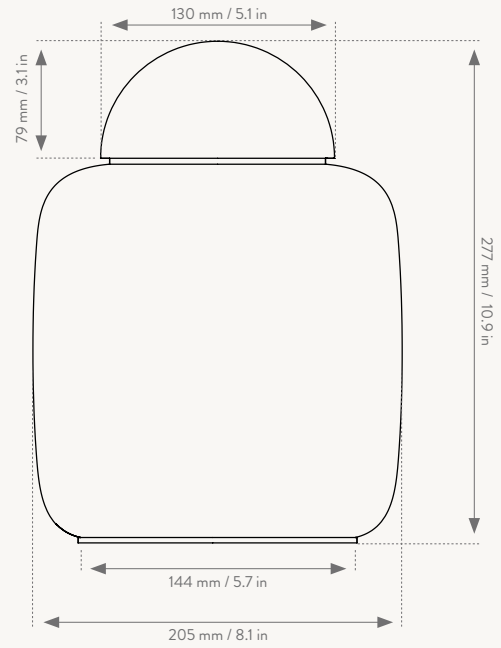

Certifications: CE, IP20, Class II

Socket: E27 socket base. Bulb not included.

Recommended light source: LED bulb, max. 15W
Halogen bulb, max. 60w

NEW

1104263383
White

BELL TABLE LAMP

Size: Ø: 20.5 x H: 27.7 cm
Ø: 8.1 x H: 10.9 in