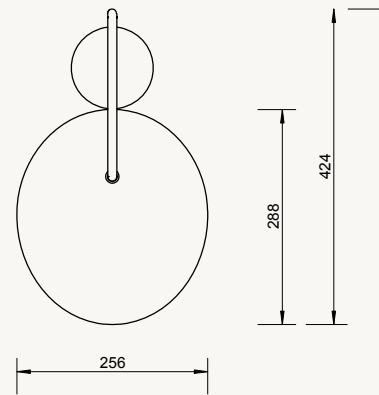

ARUM FLOOR LAMP

Lampshade direction can be adjusted

ARUM TABLE LAMP