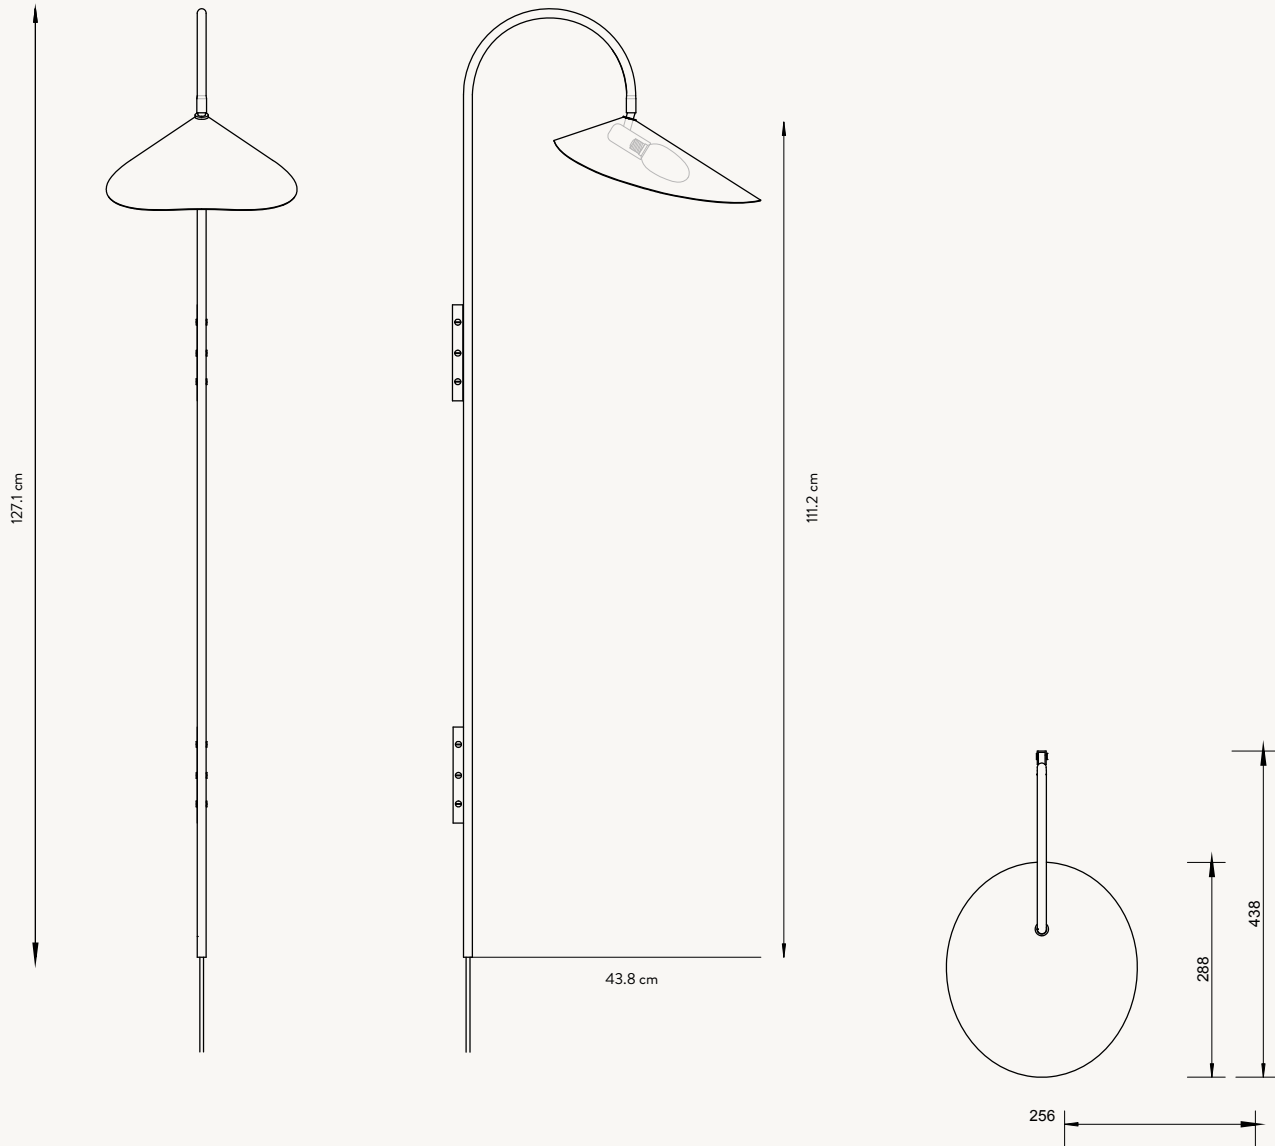

**Wall lamp:** W: 25.6 x H: 46.1 x D: 43.8 cm  
W: 10.1 x H: 18 x D: 17.2 in  
Weight: 0.85 kg

## CARE & CLEANING

Clean with a soft dry cloth. Always switch off the electricity before cleaning.

ARUM FLOOR LAMP

Lampshade direction can be adjusted

ARUM TABLE LAMP

ARUM TALL WALL LAMP

ARUM WALL LAMP

100133101  
Black/Black Marble

### ARUM FLOOR LAMP

Size: W: 25.6 x H: 136 x D: 41.9 cm  
W: 10.1 x H: 53.5 x D: 16.5 in

Material: Solid black marble base / Solid travertine base  
Powder coated steel structure and lampshade  
E14 socket. 2.6 m black fabric cord  
Matte off-white inside (lampshade)

### ARUM TABLE LAMP

Size: W: 20.5 x H: 51 x D: 34 cm  
W: 8.1 x H: 20.1 x D: 13.4 in

Material: Solid black marble base / Solid travertine base  
Powder coated steel structure and lampshade  
E14 socket. 2.6 m black fabric cord  
Matte off-white inside (lampshade)