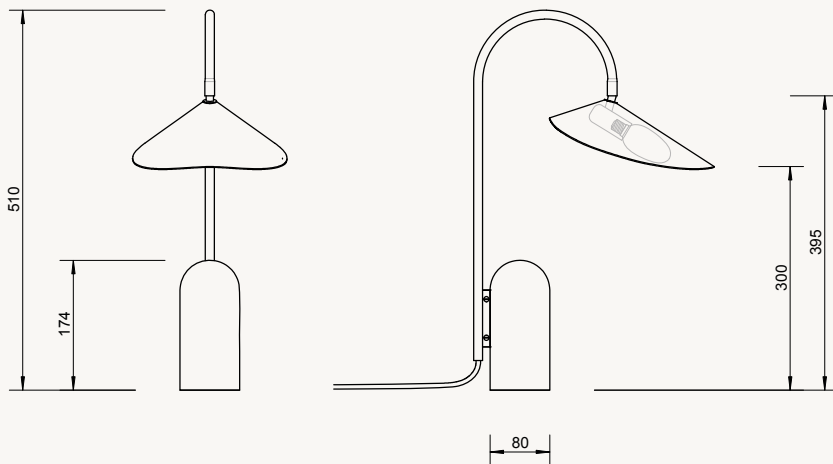

ARUM TABLE LAMP