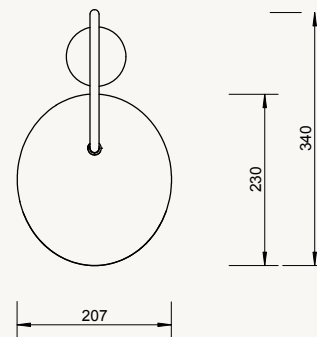

ARUM TABLE LAMP