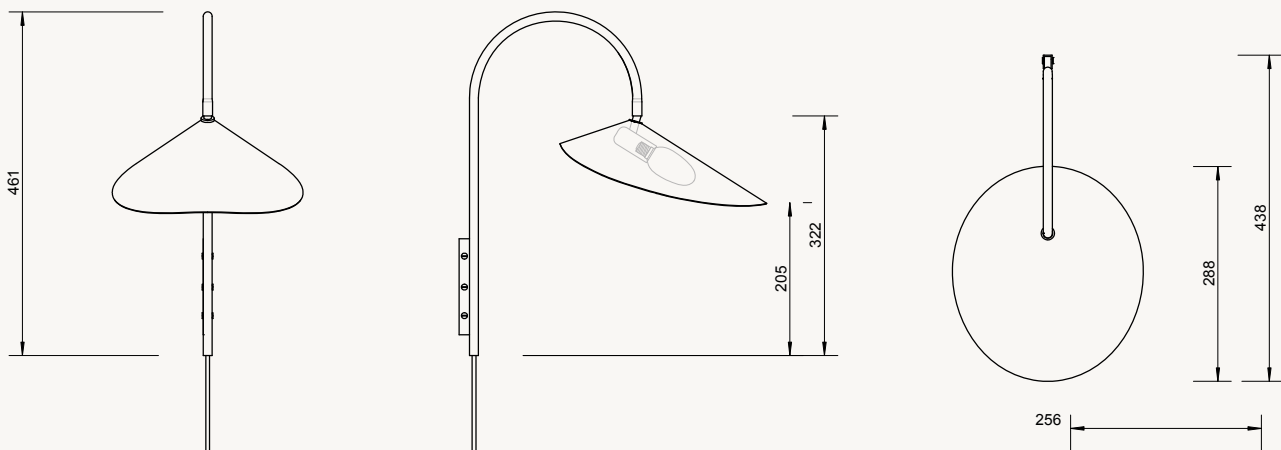

ARUM WALL LAMP