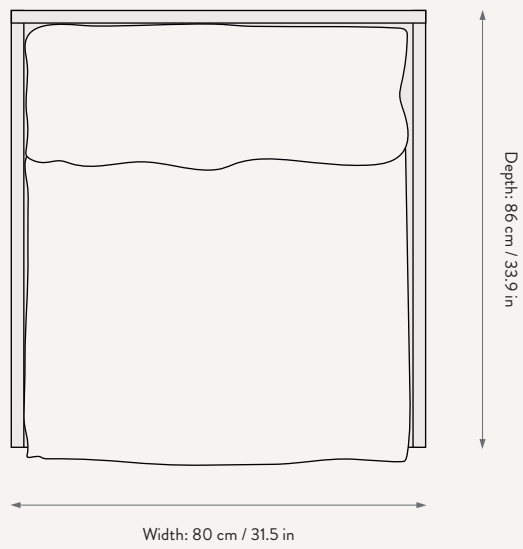

RUM LOUNGE CHAIR - RICH LINEN