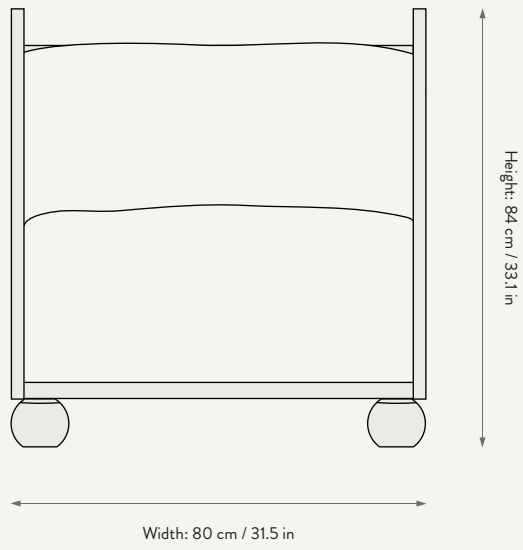

RUM LOUNGE CHAIR - RICH LINEN