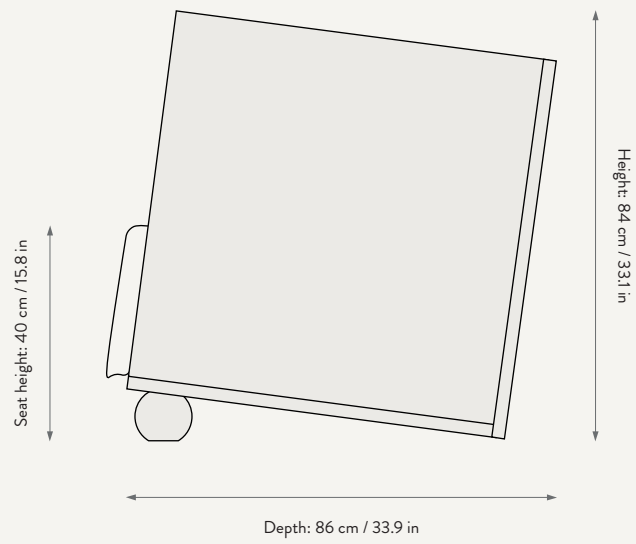

RUM LOUNGE CHAIR - RICH LINEN