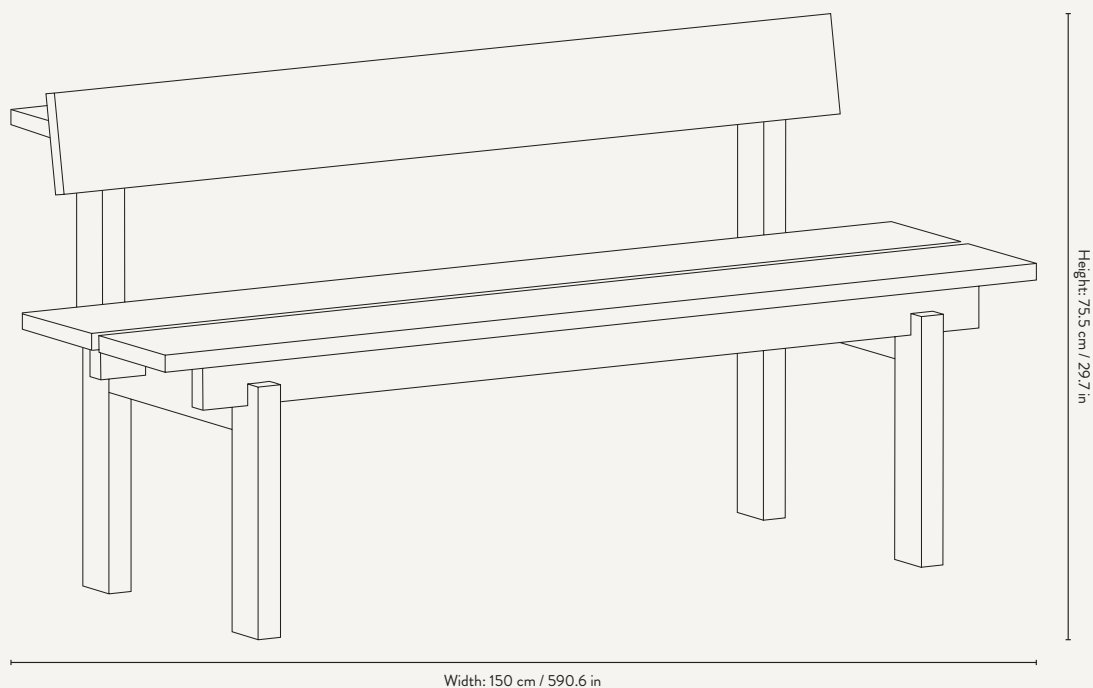

Product Fact Sheet

Peka Bench

ferm
L I V I N G

Peka Bench

Enjoy a moment of stillness with the Peka Bench. Made from sustainable, FSC™ certified Accoya-treated pine wood, the Peka Bench is ideal for outdoor use, as the 100% non-toxic treatment makes it especially resistant to external factors without the need for additional treatment, maintaining the beautiful, raw appearance of the wood over time. Behind the backrest you'll find a narrow shelf, making it the perfect spot to enjoy a cup of tea or cold lemonade in great company. Due to the nature of the wood and the Accoya treatment, a grey look may occur. This can increase over time due to wind and weather.

PRODUCT INFO

- Product type:** Bench
- Origin:** Europe and Asia
- Weight:** 21 kg
- Design:** ferm LIVING
- Care instructions:** We recommend that you brush and wash your furniture during the season.

The mark of responsible forestry

Peka Bench

1104263781
Natural

SIZE: H: 75.5 X W: 59.0 X D: 150.0 CM / H: 29.7 X W: 23.2 X D: 59.1 IN. SEAT HEIGHT: 44 CM / 17.3 IN · MATERIAL: FSC™ CERTIFIED ACCOYA RADIATA PINWOOD · CARE: WE RECOMMEND THAT YOU BRUSH AND WASH YOUR FURNITURE DURING THE SEASON · WARNING: YOU MAY EXPERIENCE GREY AREAS IN THE WOOD DUE TO THE ACCOYA TREATMENT AND THE NATURALNESS OF THE WOOD. WHEN STANDING OUTSIDE, THE WOOD WILL TURN MORE GREY BY TIME INFO: THE ACCOYA TREATMENT MAKES THE WOOD FROST, WATER AND FUNGUS RESISTANT. DELIVERED FLATPACKED AND UNASSEMBLED · REGISTERED DESIGN · NET. WEIGHT: 21 KG · PACKSIZE: 1