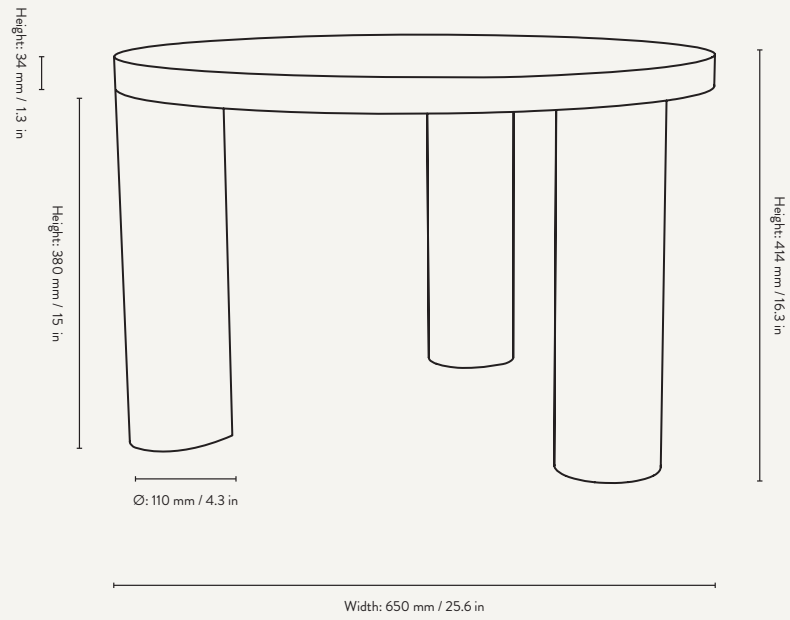

PRODUCT INFO

Product type:	Coffee Tables
Origin:	Bulgaria and China
Weight:	Small: 20 kg Large: 26.5 kg
Material:	<i>Post Star/Lines:</i> FSC™ Mix certified oak veneer with MDF core <i>Post High Gloss:</i> FSC™ certified MDF. High-gloss lacquered
Dimensions:	<i>Small</i> Ø: 65 x H: 41.4 cm Ø: 25.6 x H: 16.3 in <i>Large</i> Ø: 100 x H: 33.4 cm Ø: 39.4 x H: 13.1 in
Design:	ferm LIVING
Care instructions:	Wipe with a damp cloth

FSC® C164932
The mark of
responsible forestry

POST COFFEE TABLE -
SMALL - CASHMERE

POST COFFEE TABLE -
SMALL - LINES

POST COFFEE TABLE -
LARGE - STAR

POST COFFEE TABLE - SMALL

POST COFFEE TABLE - LARGE

Use multiple tables in different sizes to create a cohesive landscape in two levels.

1104265476
Lemonade

1104265475
Cashmere

1104265478
Ice Blue

1104265477
Olive

POST COFFEE TABLE - SMALL - HIGH-GLOSS

Size: Ø: 65 x H: 41.4 cm
 Ø: 25.6 x H: 16.3 in
 Material: FSC™ certified MDF.
 High-gloss lacquered
 Care: Wipe with a damp cloth
 Country: China
 Net. weight: 20 kg
 Packsize: 1

POST COFFEE TABLE - LARGE - LINES

Size: Ø: 100 x H: 33.4 cm
Ø: 39.4 x H: 13.1 in
Material: FSC™ Mix certified oak veneer with MDF core. Veneered table top with striped handmade marquetry table legs.
Oiled smoked oak and black oak veneer.
Care: Wipe with a damp cloth.
Do not leave the surface wet
Country: Bulgaria
Net. weight: 26.5 kg
Packsize: 1