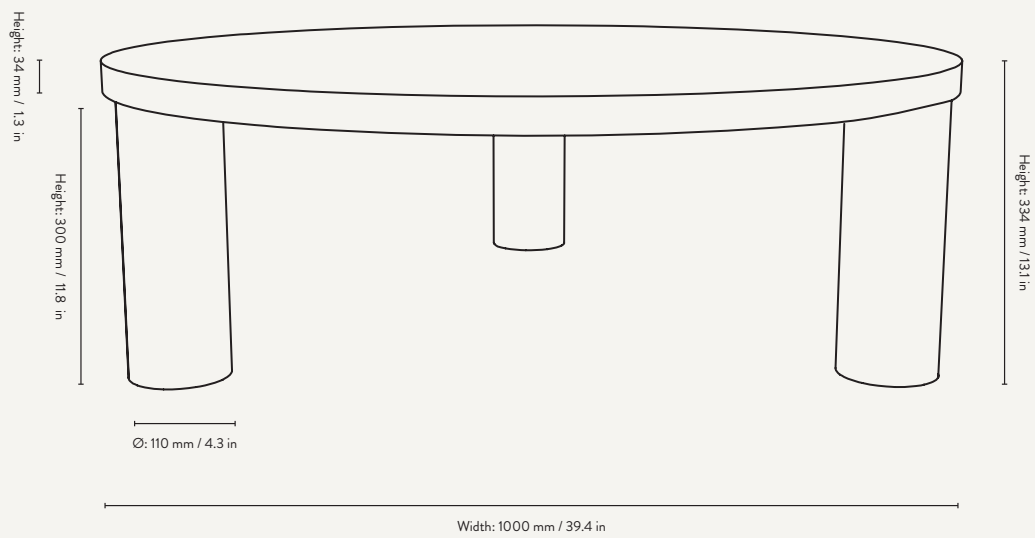

PRODUCT INFO

Product type:	Coffee Tables
Origin:	Bulgaria and China
Weight:	Small: 20 kg Large: 26.5 kg
Material:	<i>Post Star/Lines:</i> FSC™ Mix certified oak veneer with MDF core <i>Post High Gloss:</i> FSC™ certified MDF. High-gloss lacquered
Dimensions:	<i>Small</i> Ø: 65 x H: 41.4 cm Ø: 25.6 x H: 16.3 in <i>Large</i> Ø: 100 x H: 33.4 cm Ø: 39.4 x H: 13.1 in
Design:	ferm LIVING
Care instructions:	Wipe with a damp cloth

FSC® C164932
The mark of
responsible forestry

POST COFFEE TABLE -
SMALL - CASHMERE

POST COFFEE TABLE -
SMALL - LINES

POST COFFEE TABLE -
LARGE - STAR

POST COFFEE TABLE - SMALL

POST COFFEE TABLE - LARGE

Use multiple tables in different sizes to create a cohesive landscape in two levels.

1104265476
Lemonade

1104265475
Cashmere

1104265478
Ice Blue

1104265477
Olive

POST COFFEE TABLE - SMALL - HIGH-GLOSS

Size: Ø: 65 x H: 41.4 cm
 Ø: 25.6 x H: 16.3 in
 Material: FSC™ certified MDF.
 High-gloss lacquered
 Care: Wipe with a damp cloth
 Country: China
 Net. weight: 20 kg
 Packsize: 1

POST COFFEE TABLE - LARGE - LINES

Size: Ø: 100 x H: 33.4 cm
Ø: 39.4 x H: 13.1 in
Material: FSC™ Mix certified oak veneer with MDF core. Veneered table top with striped handmade marquetry table legs.
Oiled smoked oak and black oak veneer.
Care: Wipe with a damp cloth.
Do not leave the surface wet
Country: Bulgaria
Net. weight: 26.5 kg
Packsize: 1