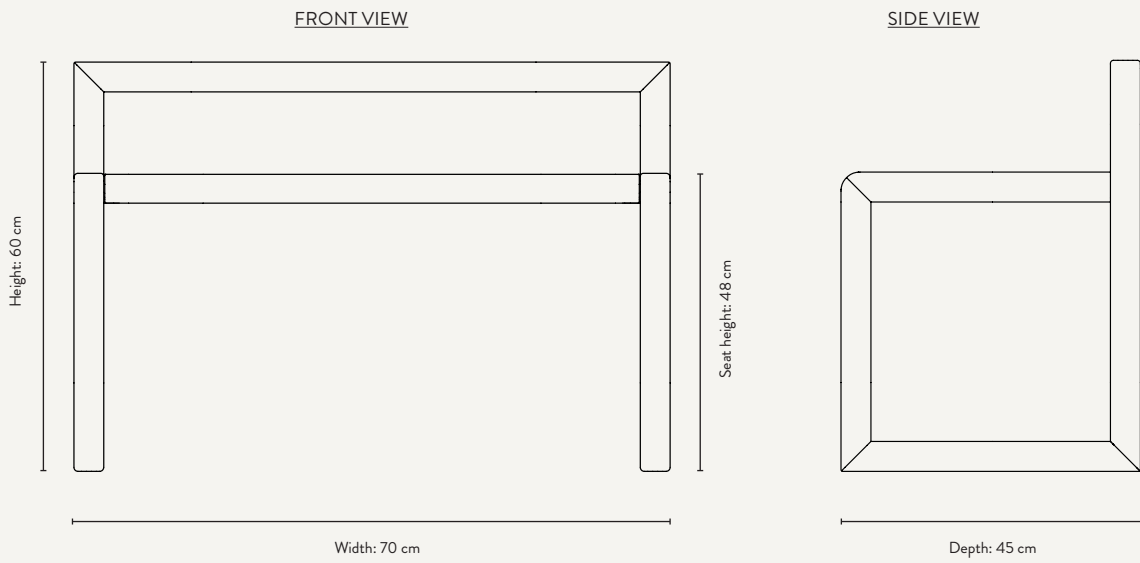

LITTLE ARCHITECT DESK