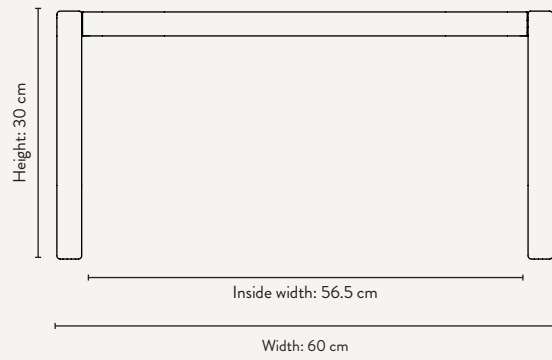

FRONT VIEW

SIDE VIEW

LITTLE ARCHITECT CHAIR

FRONT VIEW

SIDE VIEW

LITTLE ARCHITECT BENCH

Size: H: 30 x W: 62 x D: 30 cm
 H: 11.8 x W: 24.4 x D: 11.8 in
 Material: Solid ash wood and ash veneer with MDF core. FSC™ certified
 Care: Wipe with a damp cloth
 Info: Delivered flatpacked and unassembled. CE-tested. Registered design
 Design: Collaboration with Says Who
 Net. weight: 3.5 kg
 Packsize: 1

LITTLE ARCHITECT CHAIR

Size: H: 51 x W: 32 x D: 30 cm
 H: 20.1 x W: 12.6 x D: 11.8 in
 Material: Solid ash wood and ash veneer with MDF core. FSC™ certified
 Care: Wipe with a damp cloth
 Info: Delivered assembled. CE-tested. Registered design
 Design: Collaboration with Says Who
 Net. weight: 2.5 kg
 Packsize: 1

LITTLE ARCHITECT DESK

Size: H: 60 x W: 70 x D: 45 cm
 H: 23.6 x W: 27.6 x D: 17.7 in
 Material: Solid ash wood and ash veneer with MDF core. FSC™ certified
 Care: Wipe with a damp cloth
 Info: Delivered flatpacked and unassembled. CE-tested. Registered design
 Design: Collaboration with Says Who
 Net. weight: 5.7 kg
 Packsize: 1

LITTLE ARCHITECT STOOL

Size: H: 23 x W: 33 x D: 23 cm
 H: 9.1 x W: 13 x D: 9.1 in
 Material: Solid ash wood and ash veneer with MDF core. FSC™ certified
 Care: Wipe with a damp cloth
 Info: Delivered assembled. CE-tested. Registered design
 Design: Collaboration with Says Who
 Net. weight: 1.3 kg
 Packsize: 1