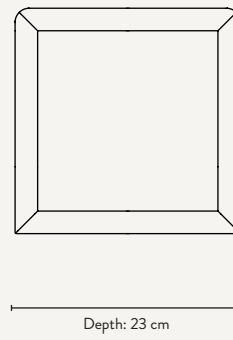

The mark of responsible forestry

LITTLE ARCHITECT TABLE

LITTLE ARCHITECT DESK

LITTLE ARCHITECT POCKET

LITTLE ARCHITECT STOOL

FRONT VIEW

SIDE VIEW

LITTLE ARCHITECT BENCH

FRONT VIEW

SIDE VIEW

LITTLE ARCHITECT CHAIR

FRONT VIEW

SIDE VIEW

LITTLE ARCHITECT BENCH

Size: H: 30 x W: 62 x D: 30 cm
 H: 11.8 x W: 24.4 x D: 11.8 in
 Material: Solid ash wood and ash veneer with MDF core. FSC™ certified
 Care: Wipe with a damp cloth
 Info: Delivered flatpacked and unassembled. CE-tested. Registered design
 Design: Collaboration with Says Who
 Net. weight: 3.5 kg
 Packsize: 1

LITTLE ARCHITECT CHAIR

Size: H: 51 x W: 32 x D: 30 cm
 H: 20.1 x W: 12.6 x D: 11.8 in
 Material: Solid ash wood and ash veneer with MDF core. FSC™ certified
 Care: Wipe with a damp cloth
 Info: Delivered assembled. CE-tested. Registered design
 Design: Collaboration with Says Who
 Net. weight: 2.5 kg
 Packsize: 1

LITTLE ARCHITECT DESK

Size: H: 60 x W: 70 x D: 45 cm
 H: 23.6 x W: 27.6 x D: 17.7 in
 Material: Solid ash wood and ash veneer with MDF core. FSC™ certified
 Care: Wipe with a damp cloth
 Info: Delivered flatpacked and unassembled. CE-tested. Registered design
 Design: Collaboration with Says Who
 Net. weight: 5.7 kg
 Packsize: 1