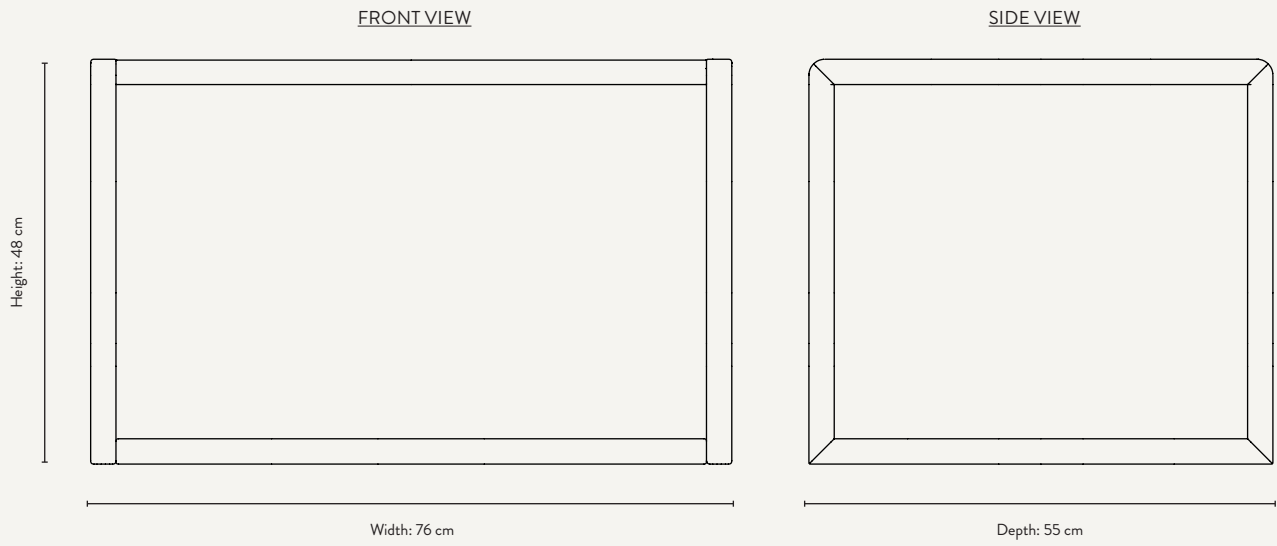

LITTLE ARCHITECT TABLE