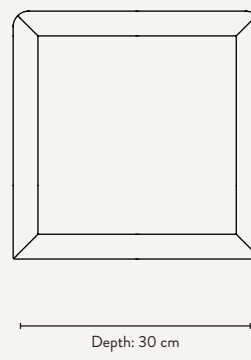

The mark of responsible forestry

LITTLE ARCHITECT TABLE

LITTLE ARCHITECT DESK

LITTLE ARCHITECT POCKET

LITTLE ARCHITECT STOOL

FRONT VIEW

SIDE VIEW

LITTLE ARCHITECT BENCH

FRONT VIEW

SIDE VIEW

LITTLE ARCHITECT CHAIR

FRONT VIEW

SIDE VIEW

LITTLE ARCHITECT BENCH

Size: H: 30 x W: 62 x D: 30 cm
 H: 11.8 x W: 24.4 x D: 11.8 in
 Material: Solid ash wood and ash veneer with MDF core. FSC™ certified
 Care: Wipe with a damp cloth
 Info: Delivered flatpacked and unassembled. CE-tested. Registered design
 Design: Collaboration with Says Who
 Net. weight: 3.5 kg
 Packsize: 1

LITTLE ARCHITECT CHAIR

Size: H: 51 x W: 32 x D: 30 cm
 H: 20.1 x W: 12.6 x D: 11.8 in
 Material: Solid ash wood and ash veneer with MDF core. FSC™ certified
 Care: Wipe with a damp cloth
 Info: Delivered assembled. CE-tested. Registered design
 Design: Collaboration with Says Who
 Net. weight: 2.5 kg
 Packsize: 1

LITTLE ARCHITECT DESK

Size: H: 60 x W: 70 x D: 45 cm
 H: 23.6 x W: 27.6 x D: 17.7 in
 Material: Solid ash wood and ash veneer with MDF core. FSC™ certified
 Care: Wipe with a damp cloth
 Info: Delivered flatpacked and unassembled. CE-tested. Registered design
 Design: Collaboration with Says Who
 Net. weight: 5.7 kg
 Packsize: 1