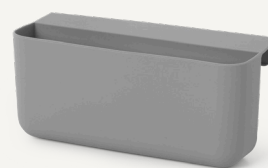

LITTLE ARCHITECT TABLE

Size: H: 48 x W: 76 x D: 55 cm
H: 18.9 x W: 29.9 x D: 21.7 in

Material: Solid ash wood and ash veneer with
MDF core. FSC™ certified

Care: Wipe with a damp cloth

Info: Delivered flatpacked and unassembled.
CE-tested. Registered design

Design: Collaboration with Says Who

Net. weight: 6.1 kg

Packsize: 1

3273
Grey

3274
Grey

LITTLE ARCHITECT POCKET - SMALL

Size: H: 10 x W: 8 x D: 8.5 cm
H: 3.9 x W: 3.1 x D: 3.3 in

Material: 100% silicone

Care: Wipe with a damp cloth

Info: CE-tested

Design: Collaboration with Says Who

Net. weight: 0.1 kg

Packsize: 4

LITTLE ARCHITECT POCKET - LARGE

Size: H: 10 x W: 16.5 x D: 8.5 cm
H: 3.9 x W: 6.5 x D: 3.3 in