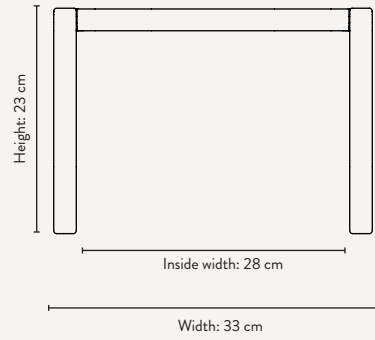

LITTLE ARCHITECT STOOL

FRONT VIEW