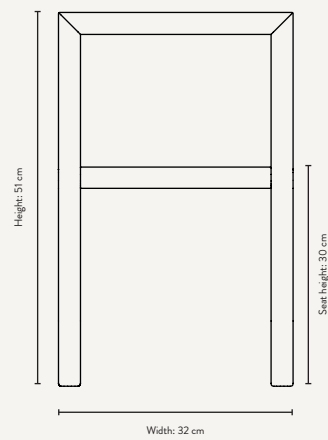

FRONT VIEW

SIDE VIEW

LITTLE ARCHITECT CHAIR

FRONT VIEW

SIDE VIEW

LITTLE ARCHITECT BENCH

Size: H: 30 x W: 62 x D: 30 cm
 H: 11.8 x W: 24.4 x D: 11.8 in
 Material: Solid ash wood and ash veneer with MDF core. FSC™ certified
 Care: Wipe with a damp cloth
 Info: Delivered flatpacked and unassembled. CE-tested. Registered design
 Design: Collaboration with Says Who
 Net. weight: 3.5 kg
 Packsize: 1

LITTLE ARCHITECT CHAIR

Size: H: 51 x W: 32 x D: 30 cm
 H: 20.1 x W: 12.6 x D: 11.8 in
 Material: Solid ash wood and ash veneer with MDF core. FSC™ certified
 Care: Wipe with a damp cloth
 Info: Delivered assembled. CE-tested. Registered design
 Design: Collaboration with Says Who
 Net. weight: 2.5 kg
 Packsize: 1

LITTLE ARCHITECT DESK

Size: H: 60 x W: 70 x D: 45 cm
 H: 23.6 x W: 27.6 x D: 17.7 in
 Material: Solid ash wood and ash veneer with MDF core. FSC™ certified
 Care: Wipe with a damp cloth
 Info: Delivered flatpacked and unassembled. CE-tested. Registered design
 Design: Collaboration with Says Who
 Net. weight: 5.7 kg
 Packsize: 1

LITTLE ARCHITECT STOOL

Size: H: 23 x W: 33 x D: 23 cm
 H: 9.1 x W: 13 x D: 9.1 in
 Material: Solid ash wood and ash veneer with MDF core. FSC™ certified
 Care: Wipe with a damp cloth
 Info: Delivered assembled. CE-tested. Registered design
 Design: Collaboration with Says Who
 Net. weight: 1.3 kg
 Packsize: 1