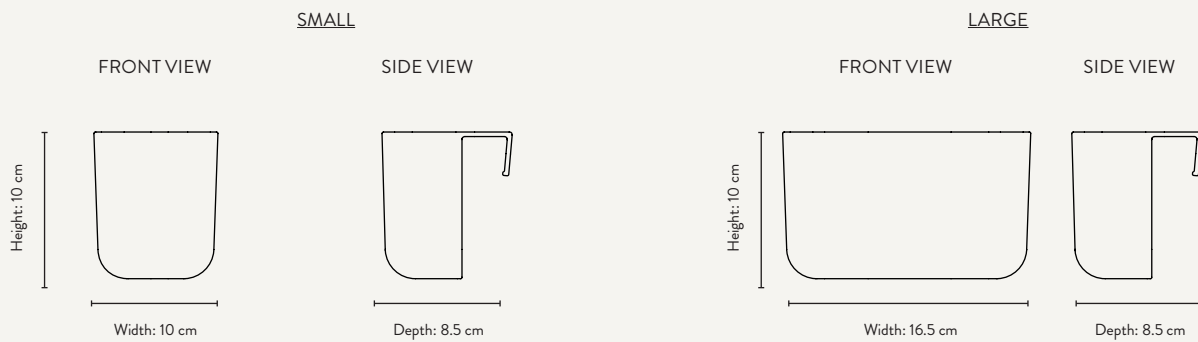

LITTLE ARCHITECT POCKET