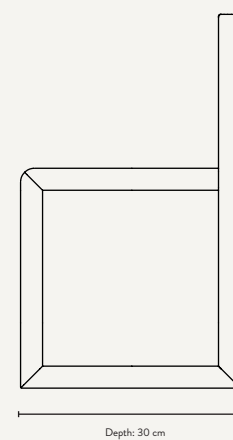

FRONT VIEW

SIDE VIEW

LITTLE ARCHITECT CHAIR

FRONT VIEW

SIDE VIEW

LITTLE ARCHITECT BENCH

Size: H: 30 x W: 62 x D: 30 cm
 H: 11.8 x W: 24.4 x D: 11.8 in
 Material: Solid ash wood and ash veneer with MDF core. FSC™ certified
 Care: Wipe with a damp cloth
 Info: Delivered flatpacked and unassembled. CE-tested. Registered design
 Design: Collaboration with Says Who
 Net. weight: 3.5 kg
 Packsize: 1

LITTLE ARCHITECT CHAIR

Size: H: 51 x W: 32 x D: 30 cm
 H: 20.1 x W: 12.6 x D: 11.8 in
 Material: Solid ash wood and ash veneer with MDF core. FSC™ certified
 Care: Wipe with a damp cloth
 Info: Delivered assembled. CE-tested. Registered design
 Design: Collaboration with Says Who
 Net. weight: 2.5 kg
 Packsize: 1

LITTLE ARCHITECT DESK

Size: H: 60 x W: 70 x D: 45 cm
 H: 23.6 x W: 27.6 x D: 17.7 in
 Material: Solid ash wood and ash veneer with MDF core. FSC™ certified
 Care: Wipe with a damp cloth
 Info: Delivered flatpacked and unassembled. CE-tested. Registered design
 Design: Collaboration with Says Who
 Net. weight: 5.7 kg
 Packsize: 1

LITTLE ARCHITECT STOOL

Size: H: 23 x W: 33 x D: 23 cm
 H: 9.1 x W: 13 x D: 9.1 in
 Material: Solid ash wood and ash veneer with MDF core. FSC™ certified
 Care: Wipe with a damp cloth
 Info: Delivered assembled. CE-tested. Registered design
 Design: Collaboration with Says Who
 Net. weight: 1.3 kg
 Packsize: 1