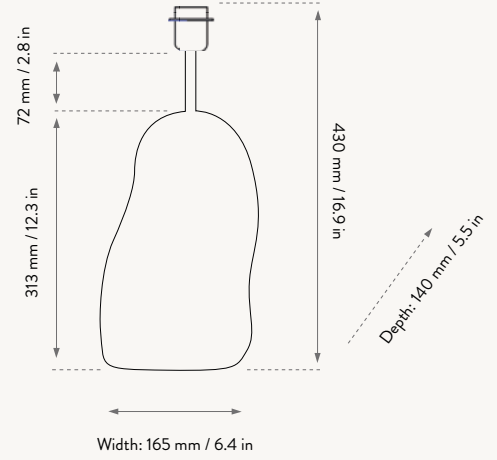

HEBE LAMP BASE MEDIUM