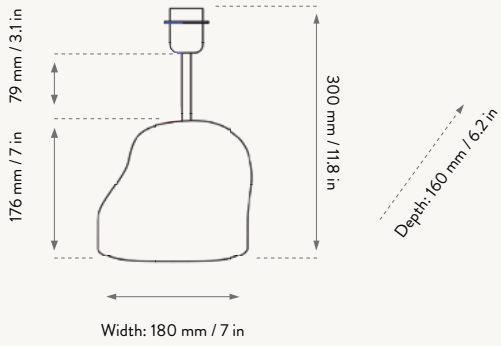

HEBE LAMP BASE SMALL