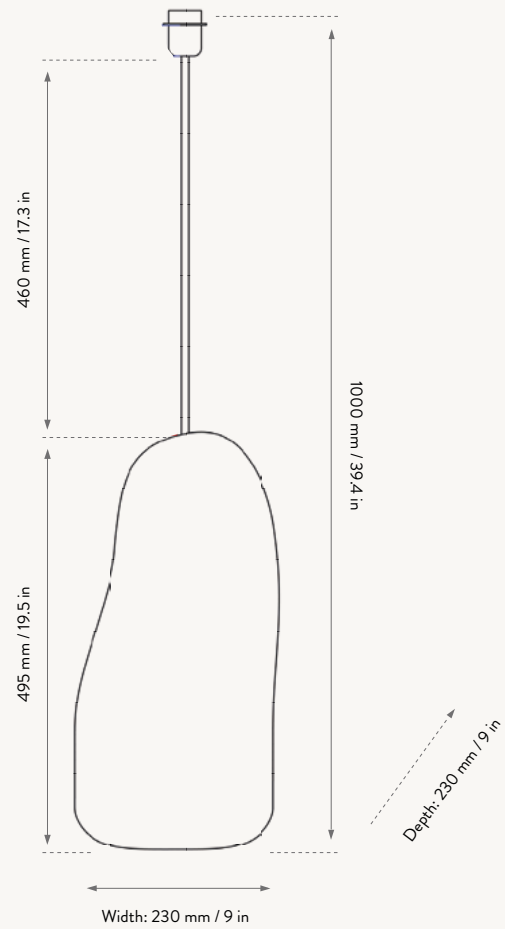

HEBE LAMP BASE - SMALL

Size: H: 30 x W: 18 x D: 16 cm
H: 11.8 x W: 7.1 x D: 6.3 in

Material: Ceramic base with brass rod for socket E27.
2 metre twisted fabric cord with on/off switch.

Care: Wipe with a dry cloth

HEBE LAMP BASE - MEDIUM

Size: H: 43 x W: 16.5 x D: 14 cm
H: 16.9 x W: 6.5 x D: 5.5 in

Material: Ceramic base with brass rod for socket E27.
2 metre twisted fabric cord with on/off switch.

Care: Wipe with a dry cloth

- 100553101
Dark Grey
- 100328202
Off-White

HEBE LAMP BASE - LARGE

Size: H: 100 x W: 23 x D: 23 cm
H: 39.4 x W: 9.1 x D: 9.1 in

Material: Ceramic base with brass rod for socket E27.
2 metre twisted fabric cord with on/off switch.

Country: China
Net. weight: 5.7 kg
Packsize: 2

HEBE LAMP BASE SMALL

HEBE LAMP BASE MEDIUM

HEBE LAMP BASE LARGE

Space to feel comfortably you