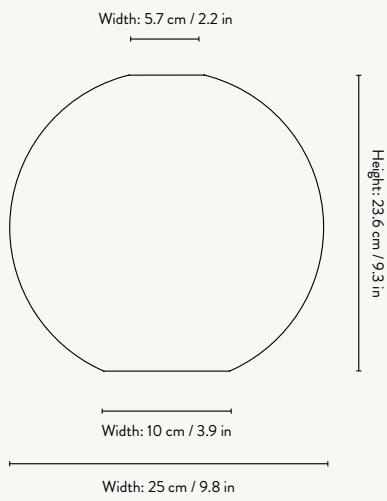

COLLECT - CONE SHADE

Size: Ø: 25 x H: 12 cm
Ø: 9.8 x H: 4.7 in
Material: Powder coated iron.
Brass plated iron.
White inside lampshade
Care: Wipe with a damp cloth
Info: Registered design
Country: China
Net. weight: 0.4 kg
Packsize: 2

COLLECT - ANGLE SHADE

Size: Ø: 58 x H: 10.5 cm
Ø: 22.8 x H: 4.1 in
Material: Powder coated iron.
White inside lampshade
Care: Wipe with a dry cloth
Country: China
Net. weight: 1.5 kg
Packsize: 1

Fits Collect
Pendants

OPAL SHADE - SPHERE

Size: Ø: 25 x H: 23.6 cm
Ø: 9.8 x H: 9.3 in
Material: Opal glass
Opal glass with glossy finish
Glass with solid coloured dots
Care: Wipe with a dry cloth
Info: Mouth-blown glass
Country: China
Net. weight: 0.9 kg
Packsize: 2

OPAL SHADE - TALL

Size: Ø: 18.6 x H: 34.2 cm
Ø: 7.3 x H: 13.5 in
Material: Opal glass
Opal glass with glossy finish
Glass with solid coloured dots
Care: Wipe with a dry cloth
Info: Mouth-blown glass
Country: China
Net. weight: 1.2 kg
Packsize: 2