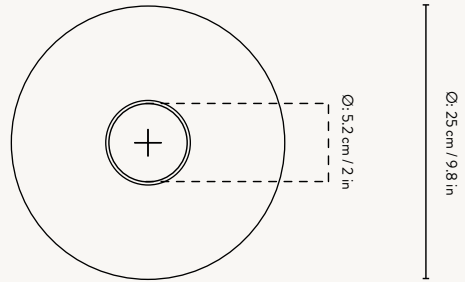

CONE SHADE

HOOP SHADE

DISC SHADE