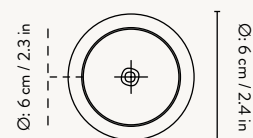

5110
Light Grey

100295693
Cashmere

5106
Brass

5108
Black

5111
Light Grey

100297693
Cashmere

5107
Brass

5109
Black

COLLECT - PENDANT - LOW

Size: Ø: 6 x H: 10.2 cm
Ø: 2.4 x H: 4 in

Material: Brass plated iron with a 3 metre fabric cord and canopy in the same colour.
All pendants: Brass ring included

Care: Wipe with a damp cloth

Info: Voltage: 220-240V - 50Hz.
Light source: E27 max 25 W CFL / 4W LED.
Bulb not included. Only approved for EU/NO/CH/UK. Separate version for US. Registered design

Country: China
Net. weight: 0.5 kg
Packsize: 2

COLLECT PENDANT - HIGH

Size: Ø: 6 x H: 17 cm
Ø: 2.4 x H: 6.7 in

Material: Brass plated iron with a 3 metre fabric cord and canopy in the same colour.
All pendants: Brass ring included

Care: Wipe with a damp cloth

Info: Voltage: 220-240V - 50Hz. Light source: E27 max 25 W CFL / 4W LED. Bulb not included.
Only approved for EU/NO/CH/UK. Separate version for US. Registered design

Country: China
Net. weight: 0.6 kg
Packsize: 2