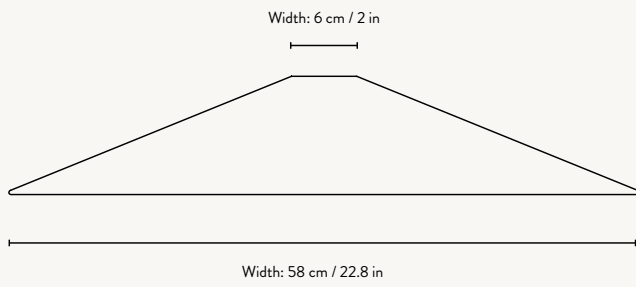

ANGLE SHADE