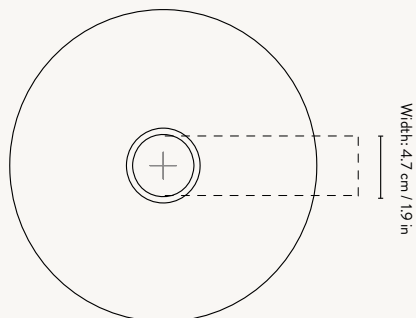

COLLECT - ANGLE SHADE

Size: Ø: 58 x H: 10.5 cm
Ø: 22.8 x H: 4.1 in
Material: Powder coated iron.
White inside lampshade
Care: Wipe with a dry cloth
Country: China
Net. weight: 1.5 kg
Packsize: 1

Fits Collect
Pendants

100302102
Light Grey

100302693
Cashmere

5145
Brass

5124
Black

COLLECT - RECORD SHADE

Size: Ø: 30 x H: 7 cm
Ø: 11.8 x H: 2.8 in
Material: Powder coated iron.
Brass plated iron.
White inside lampshade
Care: Wipe with a damp cloth
Info: Registered design
Country: China
Net. weight: 1.1 kg
Packsize: 2

OPAL SHADE - SPHERE

Size: Ø: 25 x H: 23.6 cm
Ø: 9.8 x H: 9.3 in
Material: Opal glass
Opal glass with glossy finish
Glass with solid coloured dots
Care: Wipe with a dry cloth
Info: Mouth-blown glass
Country: China
Net. weight: 0.9 kg
Packsize: 2

OPAL SHADE - TALL

Size: Ø: 18.6 x H: 34.2 cm
Ø: 7.3 x H: 13.5 in
Material: Opal glass
Opal glass with glossy finish
Glass with solid coloured dots
Care: Wipe with a dry cloth
Info: Mouth-blown glass
Country: China
Net. weight: 1.2 kg
Packsize: 2