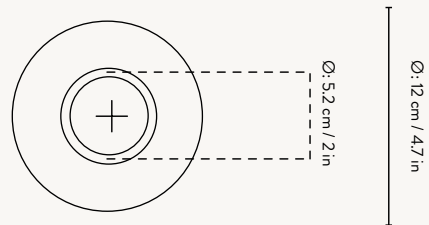

CONE SHADE

HOOP SHADE

DISC SHADE