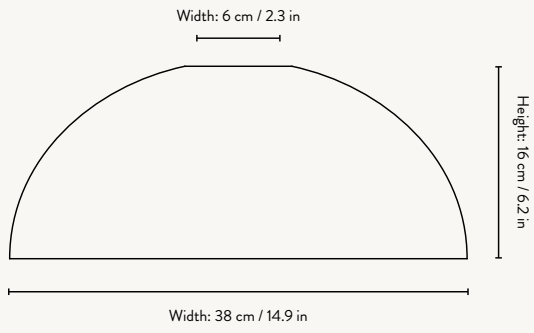

DOME SHADE

ANGLE SHADE

RECORD SHADE