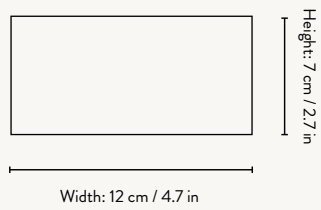

CONE SHADE

HOOP SHADE

DISC SHADE