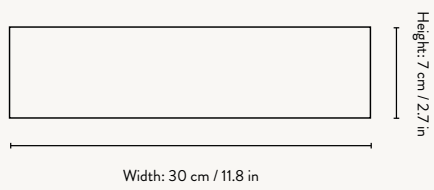

RECORD SHADE