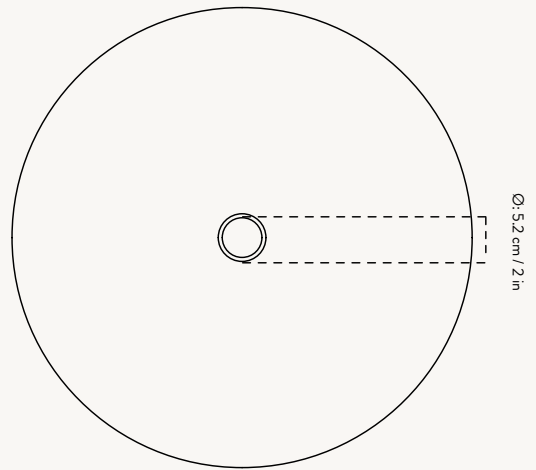

ANGLE SHADE