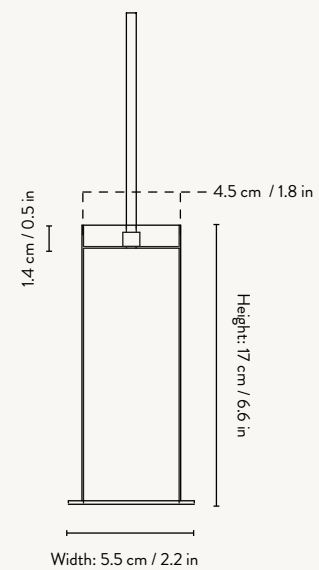

5110
Light Grey

100295693
Cashmere

5106
Brass

5108
Black

5111
Light Grey

100297693
Cashmere

5107
Brass

5109
Black

COLLECT - PENDANT - LOW

Size: Ø: 6 x H: 10.2 cm
Ø: 2.4 x H: 4 in

Material: Brass plated iron with a 3 metre fabric cord and canopy in the same colour.
All pendants: Brass ring included

Care: Wipe with a damp cloth

Info: Voltage: 220-240V - 50Hz.
Light source: E27 max 25 W CFL / 4W LED.
Bulb not included. Only approved for EU/NO/CH/UK. Separate version for US. Registered design

Country: China
Net. weight: 0.5 kg
Packsize: 2

COLLECT PENDANT - HIGH

Size: Ø: 6 x H: 17 cm
Ø: 2.4 x H: 6.7 in

Material: Brass plated iron with a 3 metre fabric cord and canopy in the same colour.
All pendants: Brass ring included

Care: Wipe with a damp cloth

Info: Voltage: 220-240V - 50Hz. Light source: E27 max 25 W CFL / 4W LED. Bulb not included.
Only approved for EU/NO/CH/UK. Separate version for US. Registered design

Country: China
Net. weight: 0.6 kg
Packsize: 2