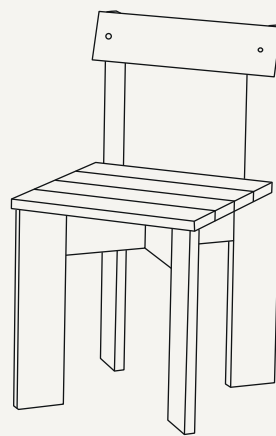

PRODUCT INFO

Product type: Chair

Origin: Italy

Weight: 6.7 kg

Material: FSC™ certified beech wood. Lacquered
FSC™ certified ash wood. Surface treated

Dimensions: *Ark Dining Chair:*
H: 78 x W: 40 x D: 45.7 cm
H: 30.7 x W: 15.7 x D: 18 in

Ark Kids Chair
H: 52 x W: 27.2 x D: 31.8 cm
H: 20.5 x W: 10.7 x D: 12.5 in

Ark Kids High Chair
H: 75 x W: 34.2 x D: 37.3 cm
H: 29.5 x W: 13.5 x D: 14.7 in

Design: ferm LIVING

Care instructions: Wipe with a damp cloth

The mark of responsible forestry

ARK KIDS CHAIR

ARK KIDS HIGH CHAIR

ARK DINING CHAIR

ARK DINING CHAIR

Not only a decorative design piece - the Ark Dining Chair also serve as a comfortable seat at the dining table for those long, casual dinners with friends and family.

ARK KIDS CHAIR

Simply working with the standard dimensions of solid wooden planks, the Ark collection makes a statement with its honest, unapologetic and readable design aesthetic.

ARK KIDS HIGH CHAIR

The Ark Kids Chair High also serve as a comfortable seat for your little one at the dining table.