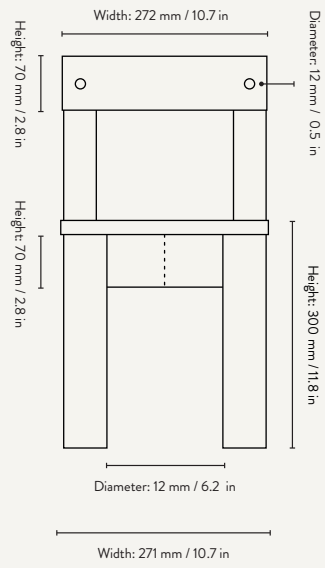

ARK KIDS CHAIR

Simply working with the standard dimensions of solid wooden planks, the Ark collection makes a statement with its honest, unapologetic and readable design aesthetic.