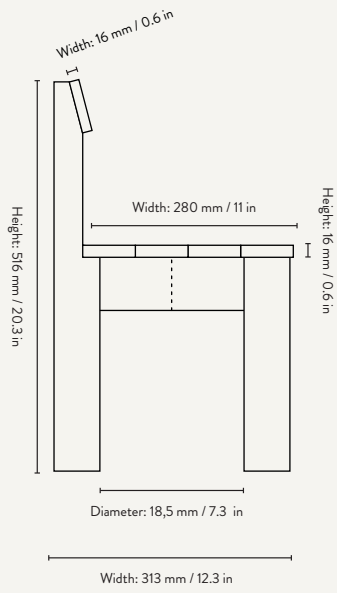

ARK KIDS CHAIR

Simply working with the standard dimensions of solid wooden planks, the Ark collection makes a statement with its honest, unapologetic and readable design aesthetic.