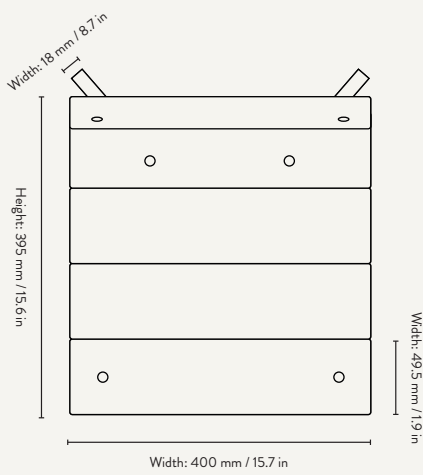

ARK DINING CHAIR

Not only a decorative design piece - the Ark Dining Chair also serve as a comfortable seat at the dining table for those long, casual dinners with friends and family.