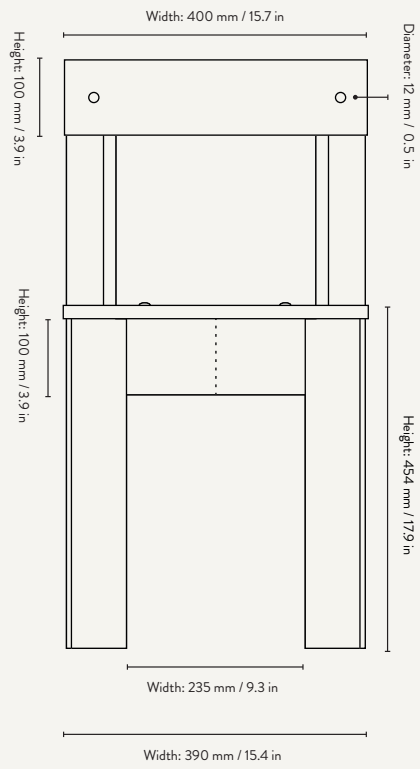

ARK DINING CHAIR

Not only a decorative design piece - the Ark Dining Chair also serve as a comfortable seat at the dining table for those long, casual dinners with friends and family.