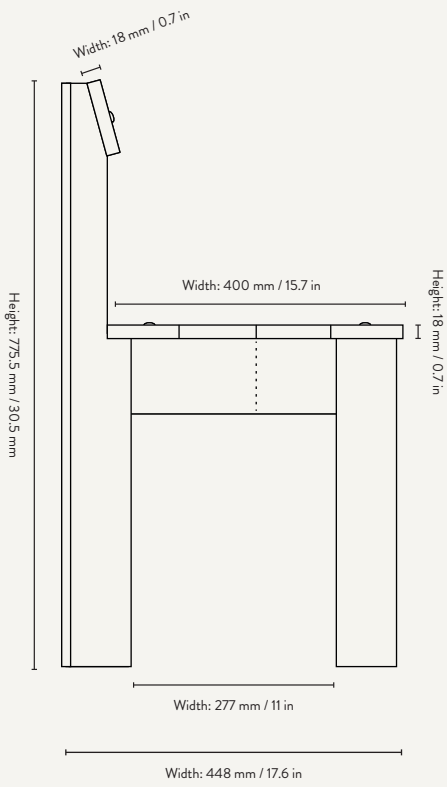

ARK DINING CHAIR

Not only a decorative design piece - the Ark Dining Chair also serve as a comfortable seat at the dining table for those long, casual dinners with friends and family.