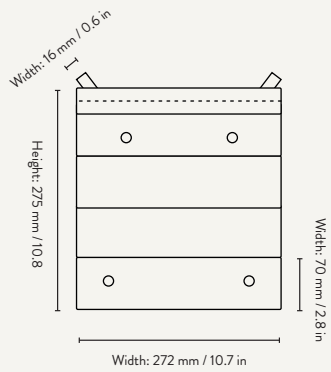

ARK KIDS CHAIR

Simply working with the standard dimensions of solid wooden planks, the Ark collection makes a statement with its honest, unapologetic and readable design aesthetic.