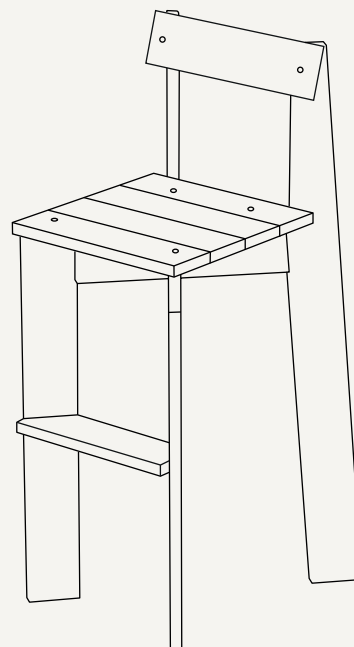

PRODUCT INFO

Product type: Chair

Origin: Italy

Weight: 6.7 kg

Material: FSC™ certified beech wood. Lacquered
FSC™ certified ash wood. Surface treated

Dimensions: *Ark Dining Chair:*
H: 78 x W: 40 x D: 45.7 cm
H: 30.7 x W: 15.7 x D: 18 in

The mark of responsible forestry

ARK KIDS CHAIR

ARK KIDS HIGH CHAIR

ARK DINING CHAIR

ARK DINING CHAIR

Not only a decorative design piece - the Ark Dining Chair also serve as a comfortable seat at the dining table for those long, casual dinners with friends and family.

ARK KIDS CHAIR

Simply working with the standard dimensions of solid wooden planks, the Ark collection makes a statement with its honest, unapologetic and readable design aesthetic.

ARK KIDS HIGH CHAIR

The Ark Kids Chair High also serve as a comfortable seat for your little one at the dining table.

1104265722
Blue

1104265720
Oiled Ash

ARK DINING CHAIR

Size: H: 78 x W: 40 x D: 45.7 cm
H: 30.7 x W: 15.7 x D: 18 in

Material: FSC™ certified beech wood.
Lacquered
FSC™ certified ash wood.
Surface treated

Care: Wipe with a damp cloth