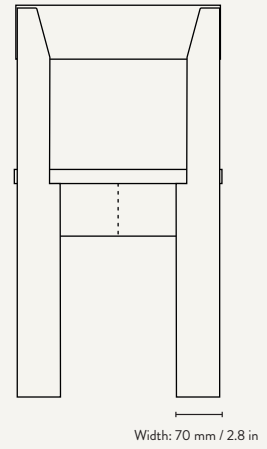

ARK KIDS CHAIR

Simply working with the standard dimensions of solid wooden planks, the Ark collection makes a statement with its honest, unapologetic and readable design aesthetic.