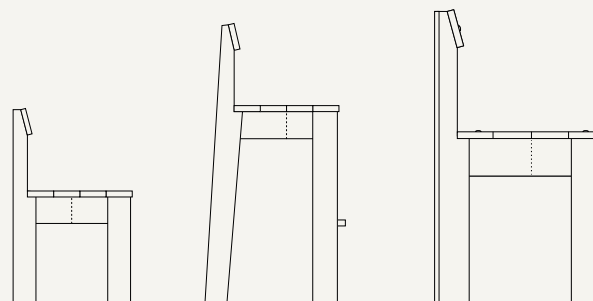

PRODUCT INFO

Product type: Chair

Origin: Italy

Weight: 6.7 kg

Material: FSC™ certified beech wood. Lacquered
FSC™ certified ash wood. Surface treated

Dimensions: *Ark Dining Chair:*
H: 78 x W: 40 x D: 45.7 cm
H: 30.7 x W: 15.7 x D: 18 in

Ark Kids Chair
H: 52 x W: 27.2 x D: 31.8 cm
H: 20.5 x W: 10.7 x D: 12.5 in

Ark Kids High Chair
H: 75 x W: 34.2 x D: 37.3 cm
H: 29.5 x W: 13.5 x D: 14.7 in

Design: ferm LIVING

Care instructions: Wipe with a damp cloth

Size: H: 75 x W: 34.2 x D: 37.3 cm
H: 29.5 x W: 13.5 x D: 14.7 in

Material: FSC™ certified beech wood.
Lacquered
FSC™ certified ash wood.
Surface treated

Care: Wipe with a damp cloth

Info: Delivered flatpacked and unassembled.
Registered design