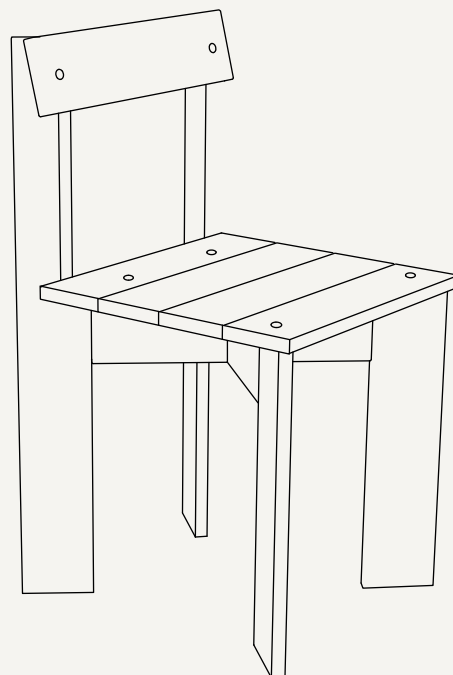

PRODUCT INFO

Product type: Chair

Origin: Italy

Weight: 6.7 kg

Material: FSC™ certified beech wood. Lacquered
FSC™ certified ash wood. Surface treated

Dimensions: *Ark Dining Chair:*
H: 78 x W: 40 x D: 45.7 cm
H: 30.7 x W: 15.7 x D: 18 in

The mark of responsible forestry

ARK KIDS CHAIR

ARK KIDS HIGH CHAIR

ARK DINING CHAIR

ARK DINING CHAIR

Not only a decorative design piece - the Ark Dining Chair also serve as a comfortable seat at the dining table for those long, casual dinners with friends and family.

ARK KIDS CHAIR

Simply working with the standard dimensions of solid wooden planks, the Ark collection makes a statement with its honest, unapologetic and readable design aesthetic.

ARK KIDS HIGH CHAIR

The Ark Kids Chair High also serve as a comfortable seat for your little one at the dining table.

1104265722
Blue

1104265720
Oiled Ash

ARK DINING CHAIR

Size: H: 78 x W: 40 x D: 45.7 cm
H: 30.7 x W: 15.7 x D: 18 in

Material: FSC™ certified beech wood.
Lacquered
FSC™ certified ash wood.
Surface treated

Care: Wipe with a damp cloth