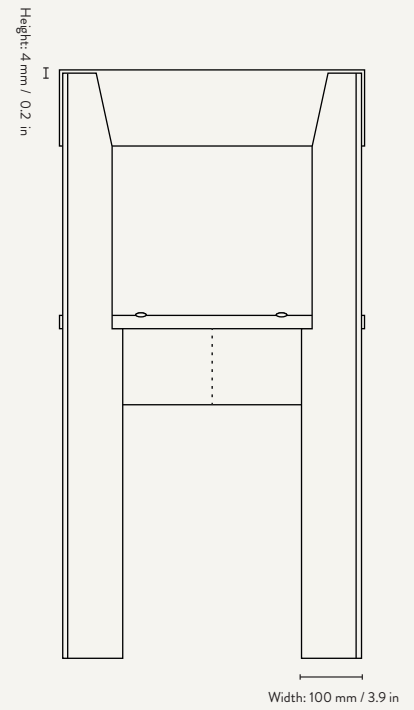

ARK DINING CHAIR

Not only a decorative design piece - the Ark Dining Chair also serve as a comfortable seat at the dining table for those long, casual dinners with friends and family.