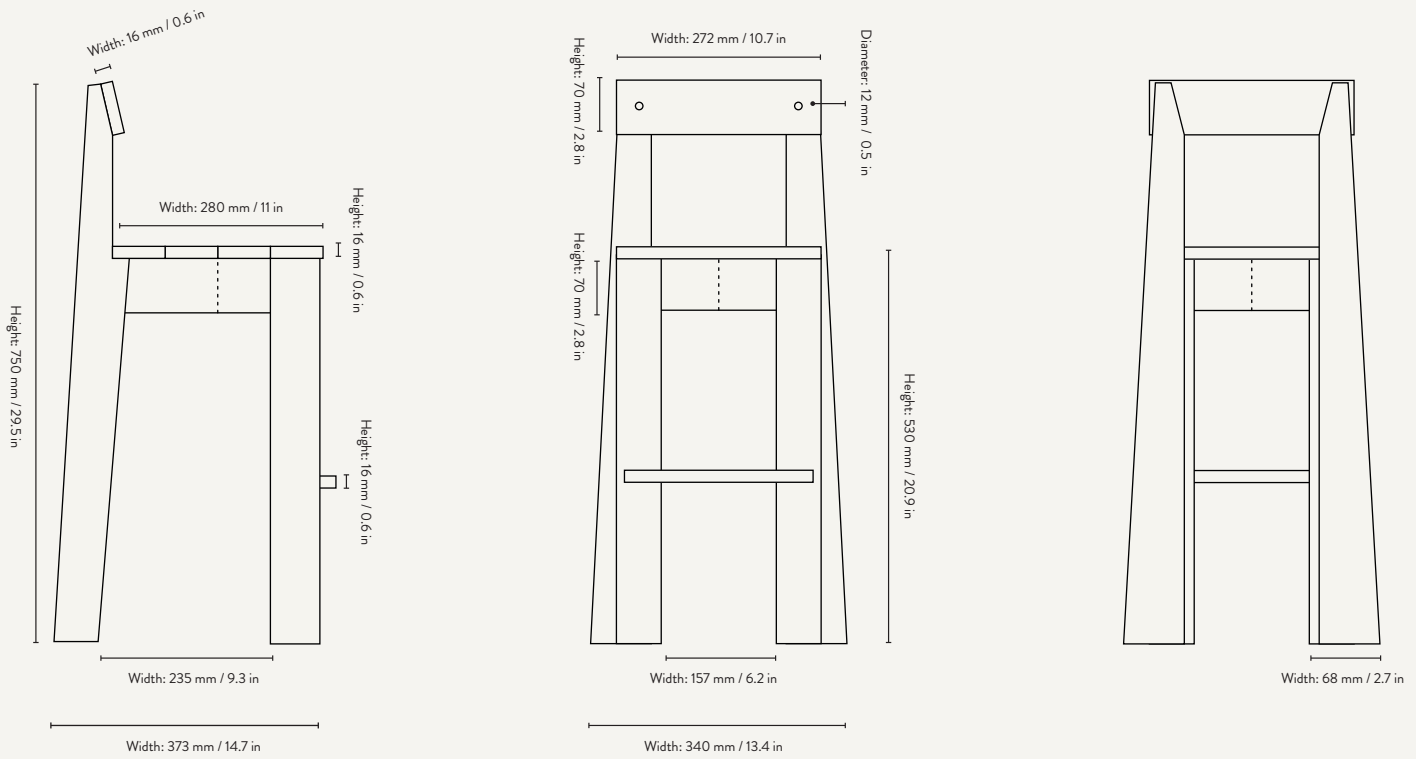

PRODUCT INFO

Product type: Chair

Origin: Italy

Weight: 6.7 kg

Material: FSC™ certified beech wood. Lacquered
FSC™ certified ash wood. Surface treated

Dimensions: *Ark Dining Chair:*
H: 78 x W: 40 x D: 45.7 cm
H: 30.7 x W: 15.7 x D: 18 in

1104265722
Blue

1104265720
Oiled Ash

ARK DINING CHAIR

Size: H: 78 x W: 40 x D: 45.7 cm
H: 30.7 x W: 15.7 x D: 18 in

Material: FSC™ certified beech wood.
Lacquered
FSC™ certified ash wood.
Surface treated

Care: Wipe with a damp cloth

1104265725
Blue

1104265723
Oiled Ash

ARK KIDS CHAIR

Size: H: 52 x W: 27.2 x D: 31.8 cm
H: 20.5 x W: 10.7 x D: 12.5 in

Material: FSC™ certified beech wood.
Lacquered
FSC™ certified ash wood.
Surface treated

Size: H: 75 x W: 34.2 x D: 37.3 cm
H: 29.5 x W: 13.5 x D: 14.7 in

Material: FSC™ certified beech wood.
Lacquered
FSC™ certified ash wood.
Surface treated

Care: Wipe with a damp cloth

Info: Delivered flatpacked and unassembled.
Registered design