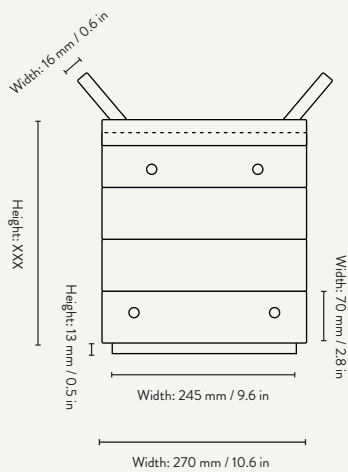

PRODUCT INFO

Product type: Chair

Origin: Italy

Weight: 6.7 kg

Material: FSC™ certified beech wood. Lacquered
FSC™ certified ash wood. Surface treated

Dimensions: *Ark Dining Chair:*
H: 78 x W: 40 x D: 45.7 cm
H: 30.7 x W: 15.7 x D: 18 in

1104265722
Blue

1104265720
Oiled Ash

ARK DINING CHAIR

Size: H: 78 x W: 40 x D: 45.7 cm
H: 30.7 x W: 15.7 x D: 18 in

Material: FSC™ certified beech wood.
Lacquered
FSC™ certified ash wood.
Surface treated

Care: Wipe with a damp cloth

1104265725
Blue

1104265723
Oiled Ash

ARK KIDS CHAIR

Size: H: 52 x W: 27.2 x D: 31.8 cm
H: 20.5 x W: 10.7 x D: 12.5 in

Material: FSC™ certified beech wood.
Lacquered
FSC™ certified ash wood.
Surface treated

Size: H: 75 x W: 34.2 x D: 37.3 cm
H: 29.5 x W: 13.5 x D: 14.7 in

Material: FSC™ certified beech wood.
Lacquered
FSC™ certified ash wood.
Surface treated

Care: Wipe with a damp cloth

Info: Delivered flatpacked and unassembled.
Registered design