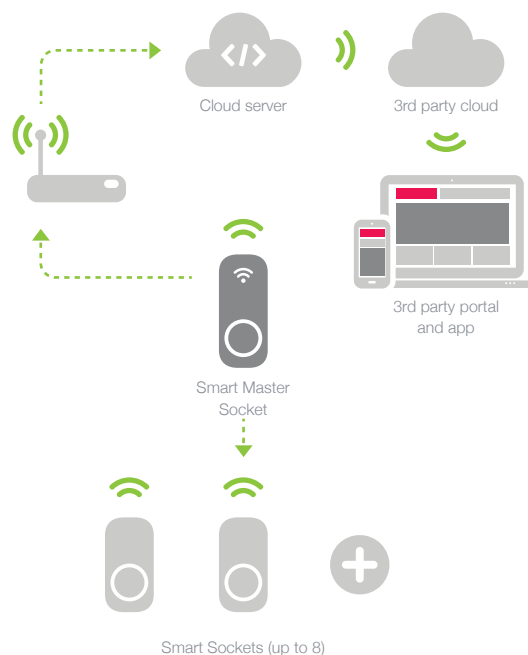

Smart Master & Sockets

Appliance Control on the go!

DESCRIPTION

The **Smart Master & Sockets** will make your life that bit easier. With The **Master Socket** you can switch appliances on/off, set timers and monitor electricity consumption allowing you to check how much it costs to run the appliance. It will also switch on/off up to 8 **Slave Sockets**.

Full integration with your own platform: The **Master Socket** will provide you with instant as well as historical data through the cloud.

RESTful API: Fetch and retrieve data from the cloud server.

KEY FEATURES

- ✓ Switch on/off up to 8 **Smart Sockets**.
- ✓ The **Master Socket** provides real-time and historical energy consumption information.
- ✓ Set timers for automatic switching of devices.
- ✓ Encrypted security WEP, TKIP, AES, WAP, WAP2.
- ✓ Standard https API for 3rd party integration.

HOW IT WORKS?

One **Master Socket** is plugged into the power outlet and can wirelessly control the **Smart Sockets**. The **Master Socket** allows you to control, monitor and program an appliance and can switch On/Off up to 8 **Smart Sockets**.

The **Master Socket** connects to your internet **router** via Wi-Fi, which sends the data to the **Cloud server**, then on to a **3rd party Cloud**, where it can be displayed on the **3rd party portal and/or app**.

Note: The **Smart Sockets** are On/Off control only, with a wireless range over 70m in open areas.

MASTER SOCKET TECHNICAL DETAILS

Model Name	Smart Master & Sockets
Model Number	SMS - UK/EU/AU/US
Voltage	100-240V
Current	13A(UK) / 16A(EU) / 10A(AU) / 15(US)
Frequency	Wi-Fi 2.4GHz b/g/n
Sizes (UK-EU)	130x65x82mm
Sizes (AU-US-CA)	120x44x70mm

AVAILABLE FOR

CERTIFICATIONS