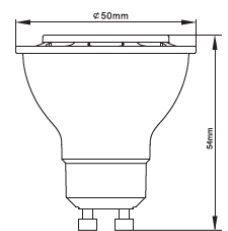

Photometric Data

Luminous Flux (lm) 480

90° cone lumen (lm) 465

CRI ≥80

CCT 3000 K – warm white

Luminous Intensity (cd) 1000

Beam Angle (°) 36°

Lifetime 20,000 hrs

Equivalent to (W) 66 W