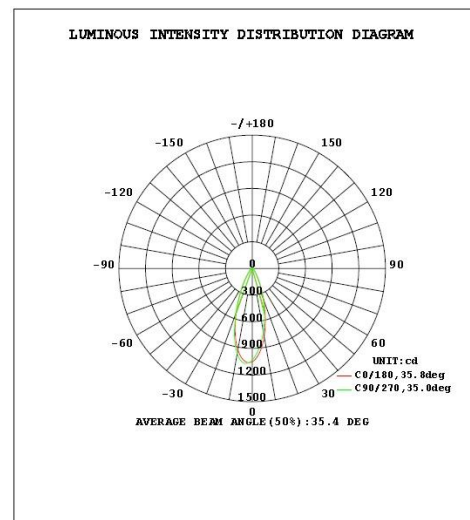

Order Code 65110

**General Data**

Lamp Socket GU10

Design Lens

**Geometric Data**

Length (mm) 54.0

Diameter (mm) 50.0

Weight (g) 40

**Electric Data**

Wattage 6.5 W

Voltage 220-240 V AC/DC

Power Factor ≥0.80

Operating Frequency 50/60 Hz

**Photometric Data**

Luminous Flux (lm) 480

90° cone lumen (lm) 465

CRI ≥80

CCT 3000 K – warm white

Luminous Intensity (cd) 1000

Beam Angle (°) 36°

Lifetime 20,000 hrs

**Equivalent to (W)** 66 W

<b>Order Code</b>	65110
<b>Product Description</b>	LED PAR16 GU10 6.5W 36 deg 3000K WW 220-240V Dimmable

### Technical Packaging Details

Giftbox Barcode	6943760251104
Outer Carton Barcode	16943760251101
Inner Carton Barcode	26943760251108
Pack Dimensions (HxWxL)	69 mm x 51 mm x 51 mm
Pack Weight	50g
Carton Qty (Shipping Unit)	10
Carton Dimensions (HxWxL)	80 mm x 115 mm x 270 mm
Cartons/Layer	24
Layers/Pallet	10
Units/Pallet	2400