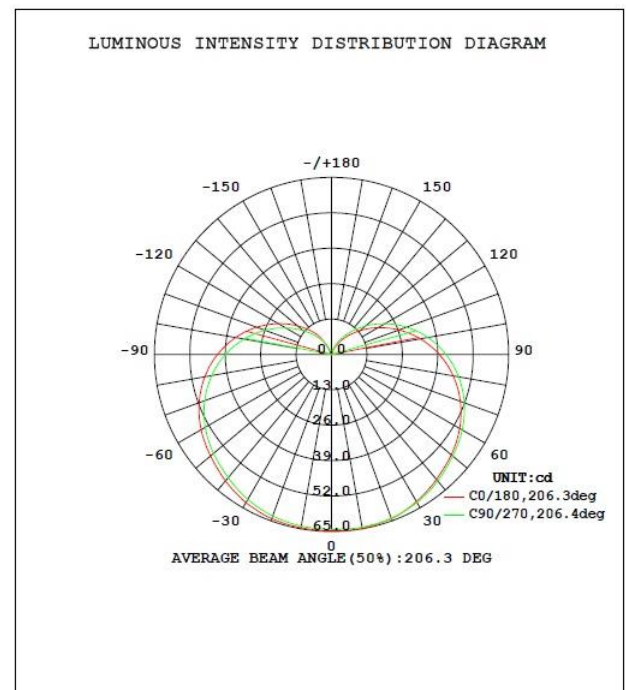

- Infra-red type sensor Classic A
- No activation during day time (when background environment brightness > 10lux)
- Suggested installation height: 2-4 metre
- 120deg detecting range
- 3.5-7.0 metre detecting range
- 60seconds activation when triggered
- Do not use lampshade
- E27 base

Order Code	65593
General Data	
Lamp Socket	E27
Design	Frosted dome
Geometric Data	
Length (mm)	105mm
Diameter (mm)	60mm
Weight (g)	97g
Electric Data	
Wattage	6W
Voltage	200-240 V AC
Power Factor	≥0.5
Operating Frequency	50/60 Hz
Photometric Data	
Total Luminous Flux (lm)	480
90° cone Luminous Flux (lm)	N/A
CRI	≥80
CCT	3000 K – Daylight
Luminous Intensity (cd)	65Cd
Beam Angle (°)	220°
Lifetime	25,000 hrs
Equivalent to (W)	40W

Order Code	65593
Product Description	Verbatim LED Sensor Classic A E27 6W 3000K WW 480lm 220-240V

Technical Packaging Details	
Giftbox Barcode	6943760255935
Inner Carton Barcode	N.A.
Outer Carton Barcode	26943760255939
Pack Dimensions (HxWxL)	126 mm x 66 mm x 66 mm
Pack Weight	130g
Carton Qty (Shipping Unit)	10
Carton Dimensions (HxWxL)	140 mm x 145 mm x 345 mm
Cartons/Layer	15
Layers/Pallet	6
Units/Pallet	900