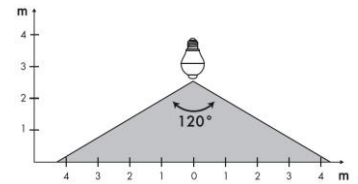

- Infra-red type sensor Classic A
- No activation during day time (when background environment brightness > 10lux)
- Suggested installation height: 2-4 metre
- 120deg detecting range
- 3.5-7.0 metre detecting range
- 60seconds activation when triggered
- Do not use lampshade
- E27 base

Order Code	65593
General Data	
Lamp Socket	E27
Design	Frosted dome
Geometric Data	
Length (mm)	105mm
Diameter (mm)	60mm
Weight (g)	97g
Electric Data	
Wattage	6W
Voltage	200-240 V AC
Power Factor	≥0.5
Operating Frequency	50/60 Hz
Photometric Data	
Total Luminous Flux (lm)	480
90° cone Luminous Flux (lm)	N/A
CRI	≥80
CCT	3000 K – Daylight
Luminous Intensity (cd)	65Cd
Beam Angle (°)	220°
Lifetime	25,000 hrs
Equivalent to (W)	40W

Order Code	65593
Product Description	Verbatim LED Sensor Classic A E27 6W 3000K WW 480lm 220-240V

Technical Packaging Details	
Giftbox Barcode	6943760255935
Inner Carton Barcode	N.A.
Outer Carton Barcode	26943760255939
Pack Dimensions (HxWxL)	126 mm x 66 mm x 66 mm
Pack Weight	130g
Carton Qty (Shipping Unit)	10
Carton Dimensions (HxWxL)	140 mm x 145 mm x 345 mm
Cartons/Layer	15
Layers/Pallet	6
Units/Pallet	900