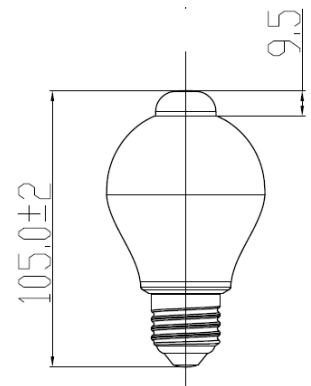

- Infra-red type sensor Classic A
- No activation during day time (when background environment brightness > 10lux)
- Suggested installation height: 2-4 metre
- 120deg detecting range
- 3.5-7.0 metre detecting range
- 60seconds activation when triggered
- Do not use lampshade
- E27 base

Order Code	65593
General Data	
Lamp Socket	E27
Design	Frosted dome
Geometric Data	
Length (mm)	105mm
Diameter (mm)	60mm
Weight (g)	97g
Electric Data	
Wattage	6W
Voltage	200-240 V AC
Power Factor	≥0.5
Operating Frequency	50/60 Hz
Photometric Data	
Total Luminous Flux (lm)	480
90° cone Luminous Flux (lm)	N/A
CRI	≥80
CCT	3000 K – Daylight
Luminous Intensity (cd)	65Cd
Beam Angle (°)	220°
Lifetime	25,000 hrs
Equivalent to (W)	40W

Order Code	65593
Product Description	Verbatim LED Sensor Classic A E27 6W 3000K WW 480lm 220-240V

Technical Packaging Details	
Giftbox Barcode	6943760255935
Inner Carton Barcode	N.A.
Outer Carton Barcode	26943760255939
Pack Dimensions (HxWxL)	126 mm x 66 mm x 66 mm
Pack Weight	130g
Carton Qty (Shipping Unit)	10
Carton Dimensions (HxWxL)	140 mm x 145 mm x 345 mm
Cartons/Layer	15
Layers/Pallet	6
Units/Pallet	900