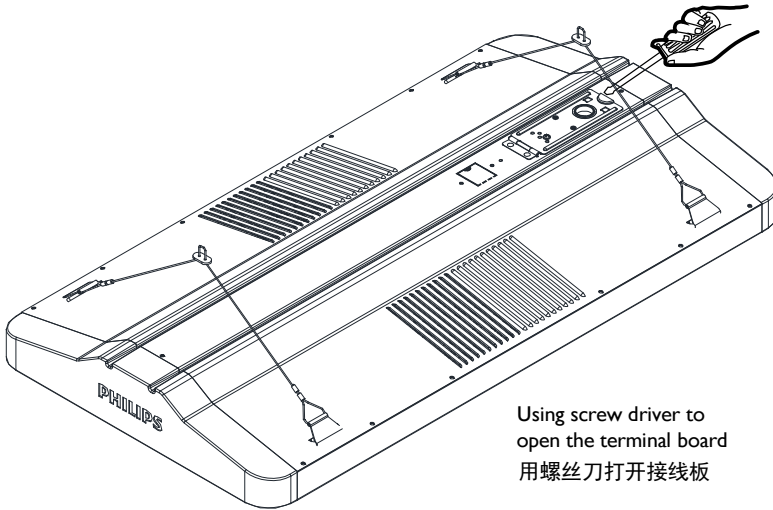

PHILIPS

Installation 安装应用 Suspending/悬吊安装

Adjust to be balance
调节平衡

Rope slings should be big enough for installation.
为了便于安装吊绳扣应该大一些

Note: Hanging hook must be inserted the hole completely at the label location. Check it is not pulled from the mounting hole.
注意：挂钩插入标示安装孔位且其上的卡扣必须完全嵌入安装孔中，检查其不能往回拔出安装孔方为安装到位！

Electric connection/电器连接

Using screw driver to
open the terminal board
用螺丝刀打开接线板

1 HRO应用实例
HRO application

Photometric direction

*灯具的发光方向与悬挂附件垂直
The lighting direction is perpendicular to suspension accessories.