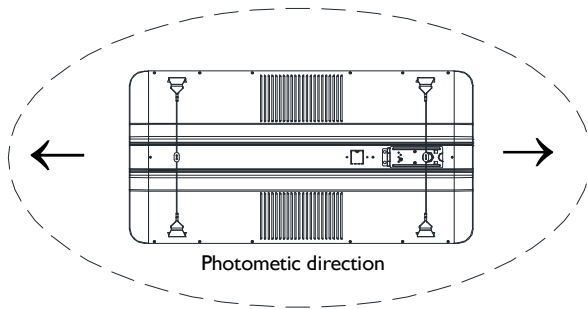

Dimensions 尺寸

Type 型号	Dimension 尺寸(mm)			
	L	W	H	S
BY550P LED200	720	380	77	522
BY550P LED140	720	380	77	522
BY550P LED100	440	380	77	250

Philips (China) Investment Co., Ltd.
 Address: Room 1602-1605, No.218 Tianmuxi Road, Shanghai, P.R. China
 Postalcode: 200070
 飞利浦(中国)投资有限公司
 地址: 中国上海市天目西路218号1602-1605
 邮编: 200070

PHILIPS

Installation 安装应用 Suspending/悬吊安装

Adjust to be balance
调节平衡

Rope slings should be big enough for installation.
为了便于安装吊绳扣应该大一些

Note: Hanging hook must be inserted the hole completely at the label location. Check it is not pulled from the mounting hole.
注意：挂钩插入标示安装孔位且其上的卡扣必须完全嵌入安装孔中，检查其不能往回拔出安装孔方为安装到位！

Electric connection/电器连接

Using screw driver to
open the terminal board
用螺丝刀打开接线板

1 HRO应用实例
HRO application

Photometric direction

*灯具的发光方向与悬挂附件垂直
The lighting direction is perpendicular to suspension accessories.