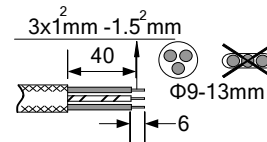

Dimensions 尺寸

Type 型号	Dimension 尺寸(mm)			
	L	W	H	S
BY550P LED200	720	380	77	522
BY550P LED140	720	380	77	522
BY550P LED100	440	380	77	250

Philips (China) Investment Co., Ltd.
 Address: Room 1602-1605, No.218 Tianmuxi Road, Shanghai, P.R. China
 Postalcode: 200070
 飞利浦(中国)投资有限公司
 地址: 中国上海市天目西路218号1602-1605
 邮编: 200070

PHILIPS

Installation 安装应用 Suspending/悬吊安装

Adjust to be balance
调节平衡

Rope slings should be big enough for installation.
为了便于安装吊绳扣应该大一些

Note: Hanging hook must be inserted the hole completely at the label location. Check it is not pulled from the mounting hole.
注意：挂钩插入标示安装孔位且其上的卡扣必须完全嵌入安装孔中，检查其不能往回拔出安装孔方为安装到位！

Electric connection/电器连接

Using screw driver to
open the terminal board
用螺丝刀打开接线板

1 HRO应用实例
HRO application

Photometric direction

*灯具的发光方向与悬挂附件垂直
The lighting direction is perpendicular to suspension accessories.