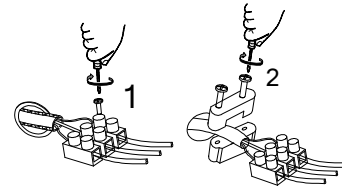

Dimensions 尺寸

Type 型号	Dimension 尺寸(mm)			
	L	W	H	S
BY550P LED200	720	380	77	522
BY550P LED140	720	380	77	522
BY550P LED100	440	380	77	250

Philips (China) Investment Co., Ltd.
 Address: Room 1602-1605, No.218 Tianmuxi Road, Shanghai, P.R. China
 Postalcode: 200070
 飞利浦(中国)投资有限公司
 地址: 中国上海市天目西路218号1602-1605
 邮编: 200070

PHILIPS

Installation 安装应用 Suspending/悬吊安装

Adjust to be balance
调节平衡

Rope slings should be big enough for installation.
为了便于安装吊绳扣应该大一些

Note: Hanging hook must be inserted the hole completely at the label location. Check it is not pulled from the mounting hole.
注意：挂钩插入标示安装孔位且其上的卡扣必须完全嵌入安装孔中，检查其不能往回拔出安装孔方为安装到位！

Electric connection/电器连接

Using screw driver to
open the terminal board
用螺丝刀打开接线板

1 HRO应用实例
HRO application

Photometric direction

*灯具的发光方向与悬挂附件垂直
The lighting direction is perpendicular to suspension accessories.