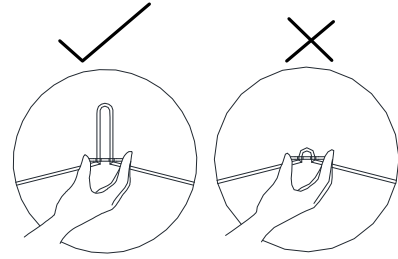

Dimensions 尺寸

Type 型号	Dimension 尺寸(mm)			
	L	W	H	S
BY550P LED200	720	380	77	522
BY550P LED140	720	380	77	522
BY550P LED100	440	380	77	250

Philips (China) Investment Co., Ltd.
 Address: Room 1602-1605, No.218 Tianmuxi Road, Shanghai, P.R. China
 Postalcode: 200070
 飞利浦(中国)投资有限公司
 地址: 中国上海市天目西路218号1602-1605
 邮编: 200070

PHILIPS

Installation 安装应用 Suspending/悬吊安装

Adjust to be balance
调节平衡

Rope slings should be big enough for installation.
为了便于安装吊绳扣应该大一些

Note: Hanging hook must be inserted the hole completely at the label location. Check it is not pulled from the mounting hole.
注意：挂钩插入标示安装孔位且其上的卡扣必须完全嵌入安装孔中，检查其不能往回拔出安装孔方为安装到位！

Electric connection/电器连接

Using screw driver to
open the terminal board
用螺丝刀打开接线板

1 HRO应用实例
HRO application

Photometric direction

*灯具的发光方向与悬挂附件垂直
The lighting direction is perpendicular to suspension accessories.