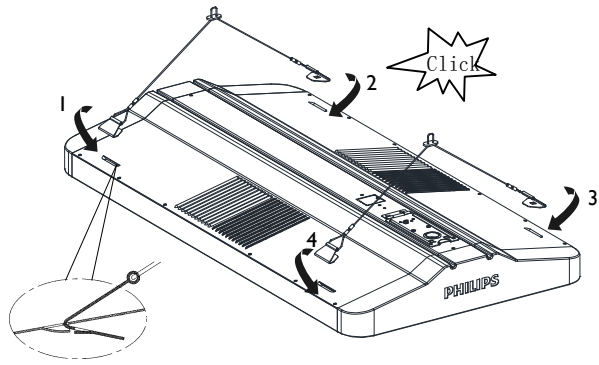

Dimensions 尺寸

Type 型号	Dimension 尺寸(mm)			
	L	W	H	S
BY550P LED200	720	380	77	522
BY550P LED140	720	380	77	522
BY550P LED100	440	380	77	250

Philips (China) Investment Co., Ltd.
 Address: Room 1602-1605, No.218 Tianmuxi Road, Shanghai, P.R. China
 Postalcode: 200070
 飞利浦(中国)投资有限公司
 地址: 中国上海市天目西路218号1602-1605
 邮编: 200070

PHILIPS

Installation 安装应用 Suspending/悬吊安装

Adjust to be balance
调节平衡

Rope slings should be big enough for installation.
为了便于安装吊绳扣应该大一些

Note: Hanging hook must be inserted the hole completely at the label location. Check it is not pulled from the mounting hole.
注意：挂钩插入标示安装孔位且其上的卡扣必须完全嵌入安装孔中，检查其不能往回拔出安装孔方为安装到位！

Electric connection/电器连接

Using screw driver to
open the terminal board
用螺丝刀打开接线板

1 HRO应用实例
HRO application

Photometric direction

*灯具的发光方向与悬挂附件垂直
The lighting direction is perpendicular to suspension accessories.