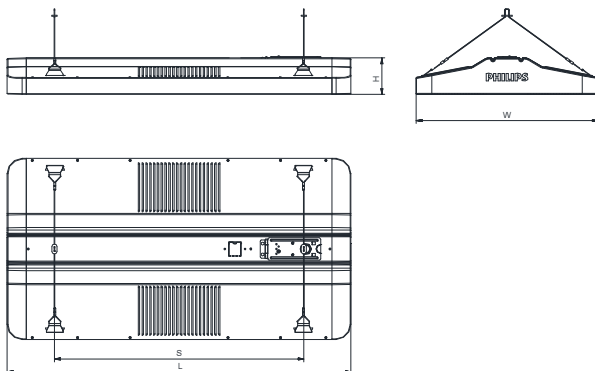

GreenUp Highbay 飞利浦LED高天棚灯

BY550P

Mounting instruction/安装说明

4441 700 96321

产品名称 Description	色温 Color	配光 Optics	重量 Weight	系统功率 Wattage
BY550P LED200/CW PSU WB	CW	WB	6.3kg	160W
BY550P LED200/CW PSU NB		NB		
BY550P LED200/CW PSU HRO		HRO		
BY550P LED200/NW PSU WB	NW	WB		
BY550P LED200/NW PSU NB		NB		
BY550P LED200/NW PSU NB		HRO		
BY550P LED140/CW PSU WB	CW	WB	5.5kg	110W
BY550P LED140/CW PSU NB		NB		
BY550P LED140/CW PSU HRO		HRO		
BY550P LED140/NW PSU WB	NW	WB		
BY550P LED140/NW PSU NB		NB		
BY550P LED140/NW PSU NB		HRO		
BY550P LED100/CW PSU WB	CW	WB	3.5kg	80W
BY550P LED100/CW PSU NB		NB		
BY550P LED100/CW PSU HRO		HRO		
BY550P LED100/NW PSU WB	NW	WB		
BY550P LED100/NW PSU NB		NB		
BY550P LED100/NW PSU NB		HRO		

Dimensions 尺寸

Type 型号	Dimension 尺寸(mm)			
	L	W	H	S
BY550P LED200	720	380	77	522
BY550P LED140	720	380	77	522
BY550P LED100	440	380	77	250

Philips (China) Investment Co., Ltd.
 Address: Room 1602-1605, No.218 Tianmuxi Road, Shanghai, P.R. China
 Postalcode: 200070
 飞利浦(中国)投资有限公司
 地址: 中国上海市天目西路218号1602-1605
 邮编: 200070

PHILIPS

Installation 安装应用 Suspending/悬吊安装

Adjust to be balance
调节平衡

Rope slings should be big enough for installation.
为了便于安装吊绳扣应该大一些

Note: Hanging hook must be inserted the hole completely at the label location. Check it is not pulled from the mounting hole.
注意：挂钩插入标示安装孔位且其上的卡扣必须完全嵌入安装孔中，检查其不能往回拔出安装孔方为安装到位！