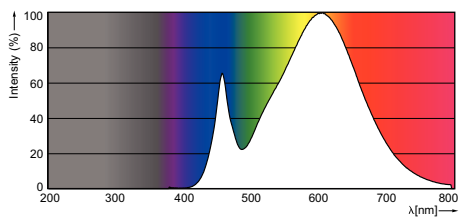

Product data

• General Information

Cap-Base	G4 [G4]
Nominal Lifetime (Nom)	15000 h
Switching Cycle	50000X
Technical Type	2-20W

• Light Technical

Color Code	830 [CCT of 3000K]
Luminous Flux (Nom)	200 lm
Luminous Flux (Rated) (Nom)	200 lm
Color Designation	White (WH)
Correlated Color Temperature (Nom)	3000 K
Luminous Efficacy (rated) (Nom)	100 lm/W
Color Rendering Index (Nom)	80
LLMF At End Of Nominal Lifetime (Nom)	70 %

PHILIPS

Dimensional drawing

G4 /830

LED 2-20W 830 G4

Product	D	C
LED Capsule 2W G4 WH AU 1PF	14.3 mm	45 mm

Photometric data

© 2016 Philips Lighting Holding B.V.
All rights reserved.

Specifications are subject to change without notice. Trademarks are the property of Koninklijke Philips N.V. (Royal Philips) or their respective owners.