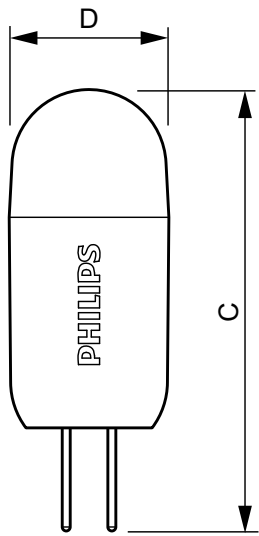

Dimmable	No
----------	----

• Approval and Application

Energy Efficiency Label (EEL)	A++
Energy Consumption kWh/1000 h	3 kWh

• Product Data

Full product code	871869653661200
Order product name	LED Capsule 2W G4 WH AU 1PF
EAN/UPC - Product	8718696536612
Order code	929001131849
Numerator - Quantity Per Pack	1
Numerator - Packs per outer box	30
Material Nr. (12NC)	929001131849
Net Weight (Piece)	0.006 kg

PHILIPS

Dimensional drawing

G4 /830

LED 2-20W 830 G4

Product	D	C
LED Capsule 2W G4 WH AU 1PF	14.3 mm	45 mm

Photometric data

© 2016 Philips Lighting Holding B.V.
All rights reserved.

Specifications are subject to change without notice. Trademarks are the property of Koninklijke Philips N.V. (Royal Philips) or their respective owners.