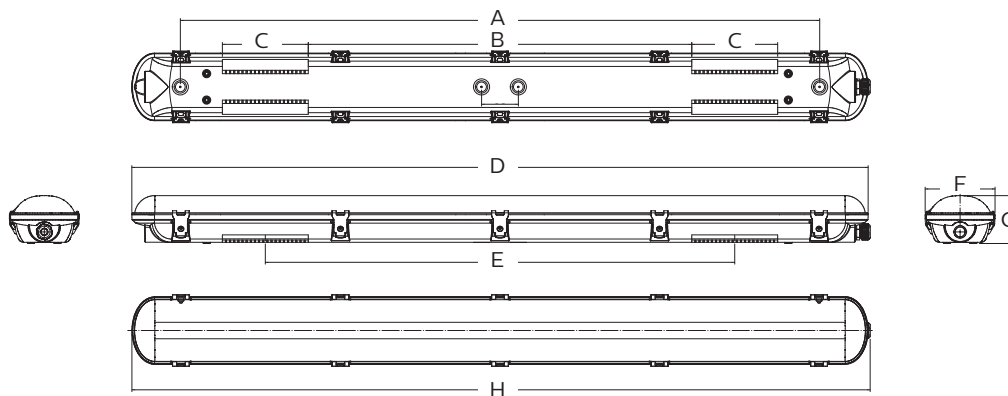

Product data

SmartBright Lumen & Colour Select Waterproof Batten		
Size	600mm	1,200mm
Lumen (lm) Output	1265 / 2000	2000 / 4000
Wattage (W)	10 / 18	20 / 36
Surge Protection	2kV	
Safety Class	Class 2	
Beam Angle	Wide beam	
CCT	Dip Switch Selectable 4000K / 5000K / 6500K	
CRI	> 80	
IP/IK Rating	IP65 / IK08	
Lifetime	50,000 hrs / 5 yr warranty	
Operating Temperature	-20°C to + 40°C	
Connection	Screw Terminals	
Material & Finish	Polycarbonate	

Dimensions

Model	A (mm)	B (mm)	C (mm)	D (mm)	E (mm)	F (mm)	G (mm)	H (mm)
WT071C LED SWT/SCCT L600 PSU Slim	452	180.5	99.5	600	280	90	78	607
WT071C LED SWT/SCCT L1200 PSU Slim	1,055	625	140	1,200	765	90	78	1,207
WT072C LED SWT/SCCT L600 PSU Wide	440	180.5	99.5	600	280	115	80	607
WT072C LED SWT/SCCT L1200 PSU Wide	1,040	625	140	1,200	765	115	80	1,207