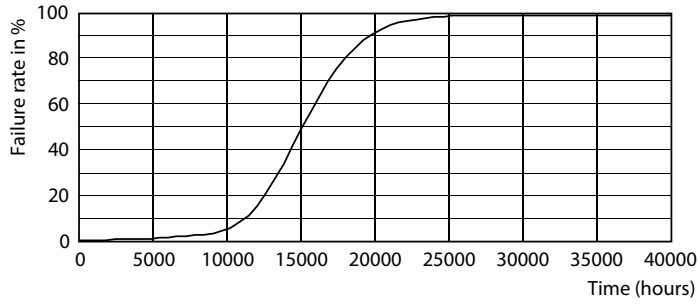

LEDLamps

Lifetime

Life Expectancy Diagram - LEDBulb 13-100W E27 2700K D 1PF/6 AU

Lumen Maintenance Diagram - LEDBulb 13-100W E27 2700K D 1PF/6 AU