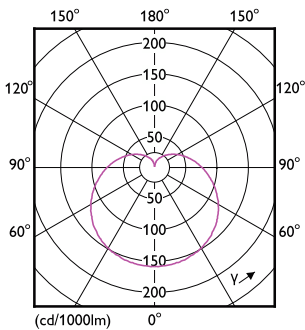

Light Distribution Diagram - LEDBulb 13-100W E27 2700K D 1PF/6 AU