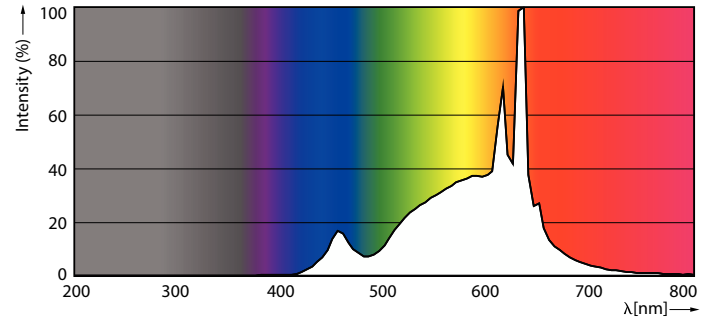

General uniform lighting - LEDBulb 13-100W E27 2700K D 1PF/6 AU

Spectral Power Distribution Colour - LEDBulb 13-100W E27 2700K D 1PF/6 AU