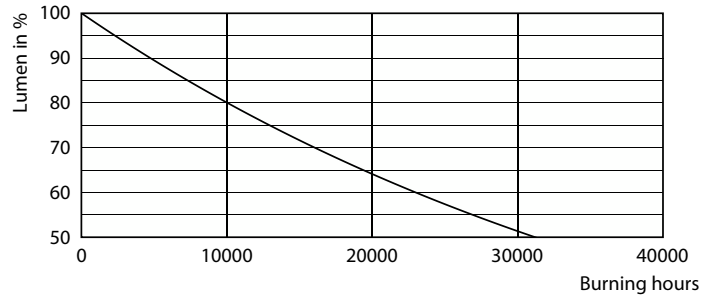

LEDLamps

Lifetime

Life Expectancy Diagram - LEDBulb 13-100W E27 2700K D 1PF/6 AU

Lumen Maintenance Diagram - LEDBulb 13-100W E27 2700K D 1PF/6 AU