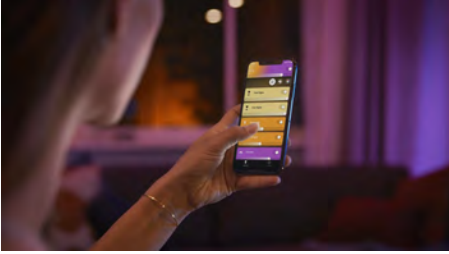

Distributed by:
Reduction Revolution Pty Ltd
www.reductionrevolution.com.au/LED

Easy smart lighting

Add colour to any room with a single smart bulb, which offers warm to cool white light, as well as 16 million colours. Use Bluetooth for instant light control in one room or connect to the Hue Bridge to unlock the full suite of features.

Easy smart lighting

- Control up to 10 lights with the Bluetooth app
- Control lights with your voice*
- Create a personalized experience with colorful smart light
- Set the right mood with warm to cool white light
- Get the perfect light recipes for your daily activities
- Unlock full suite of smart light features with Hue Bridge

Highlights

Control up to 10 lights with the Bluetooth app

With the Hue Bluetooth app, you can control your Hue smart lights in a single room of your home. Add up to 10 smart lights and control them all with just the touch of a button on your mobile device.