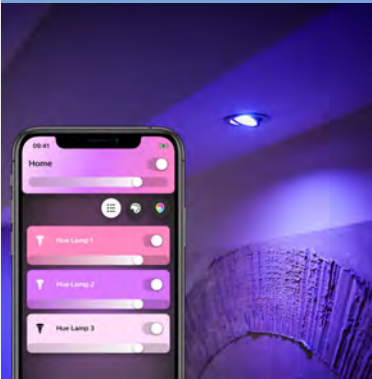

PHILIPS

1-pack GU10

Hue White and color
ambiance

White and colored light

Instant control via Bluetooth

Control with app or voice*

Add Hue Bridge to unlock more

8718699730352

Distributed by:
Reduction Revolution Pty Ltd
www.reductionrevolution.com.au/LED

Easy smart lighting

Add colour to any room with a single smart bulb, which offers warm to cool white light, as well as 16 million colours. Use Bluetooth for instant light control in one room or connect to the Hue Bridge to unlock the full suite of features.

Easy smart lighting

- Control up to 10 lights with the Bluetooth app
- Control lights with your voice*
- Create a personalized experience with colorful smart light
- Set the right mood with warm to cool white light
- Get the perfect light recipes for your daily activities
- Unlock full suite of smart light features with Hue Bridge

Highlights

Control up to 10 lights with the Bluetooth app

With the Hue Bluetooth app, you can control your Hue smart lights in a single room of your home. Add up to 10 smart lights and control them all with just the touch of a button on your mobile device.