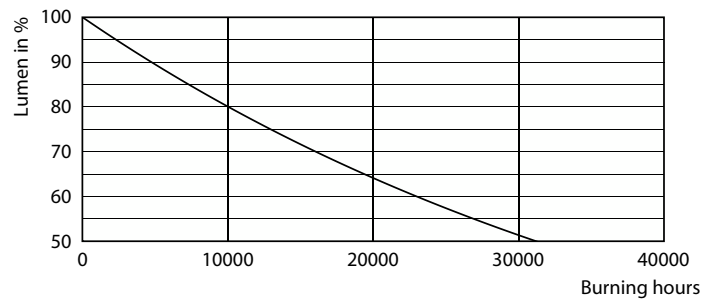

Lumen Maintenance Diagram