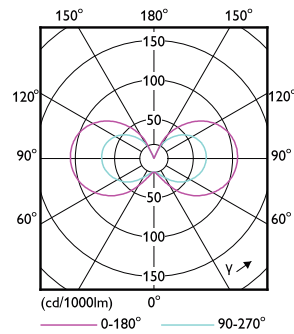

Product data

General information	
Cap base	G4 [G4]
CE mark	Yes
EU RoHS compliant	Yes
Nominal lifetime (nom.)	15000 h
Switching cycle	50000
	Sphere
Tier	CorePro

Light technical	
Colour Code	827 [CCT of 2,700 K]
Technical Beam Angle (Nom)	300 °
Lamp Luminous Flux 25°C EL (Nom)	210 lm
Colour Designation	Warm white (WW)
Colour Temperature, horizontal (Nom)	2700 K
Lamp Luminous Efficacy EM (Nom)	100.00 lm/W
Colour consistency	<6
Colour Rendering Index,horiz (Nom)	80

Dimensional drawing

CorePro LEDcapsuleLV 2.1-20W G4 827 D

Product	D	C
CorePro LEDcapsuleLV 2.1-20W G4 827 D	15 mm	40 mm

Photometric data

LEDcapsule LV 2,1W G4 827

LEDcapsule LV 1W G4

CorePro LEDcapsule LV

Photometric data

LEDcapsule LV 2,1W G4 827

Lifetime

Life Expectancy Diagram

Lumen Maintenance Diagram