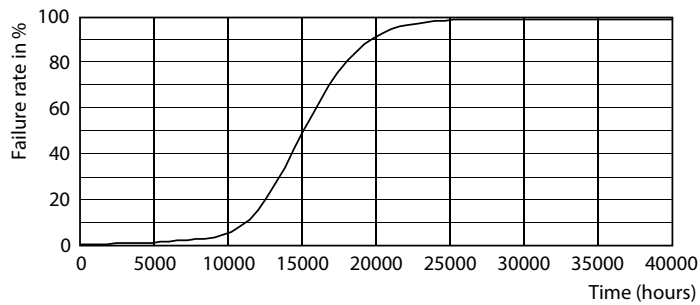

CorePro LEDcapsule LV

Photometric data

LEDcapsule LV 2,1W G4 827

Lifetime

Life Expectancy Diagram