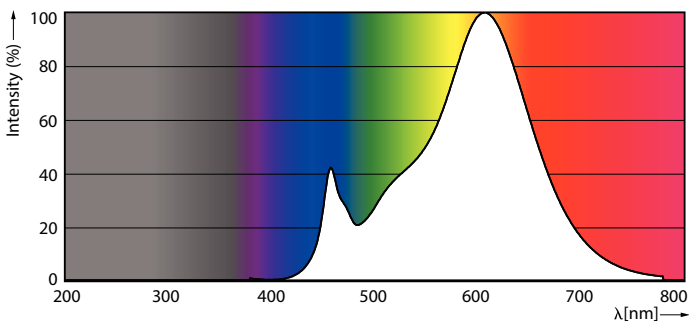

Photometric data

LEDcapsule LV 2,1W G4 827