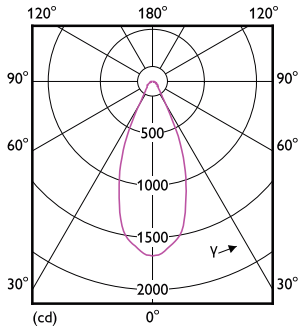

MASTER LEDspot LV AR111

Photometric data

Light Distribution Diagram - MAS LED ExpertColor 15-75W 930 AR111 40D