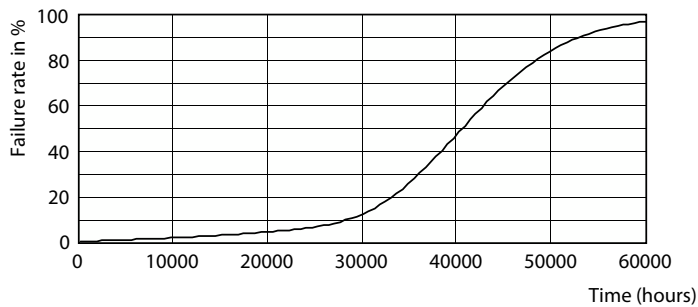

Lifetime

Life Expectancy Diagram - MAS LED ExpertColor 15-75W 930 AR111 40D