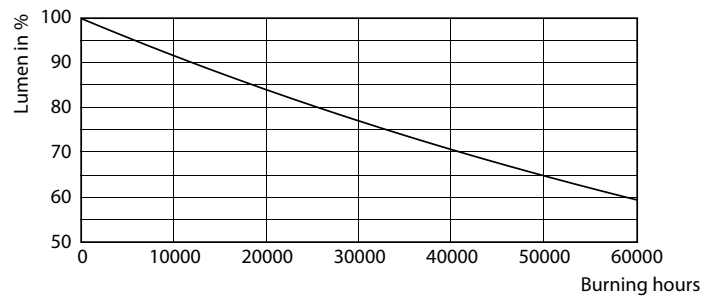

Lumen Maintenance Diagram - MAS LED ExpertColor 15-75W 930 AR111 40D