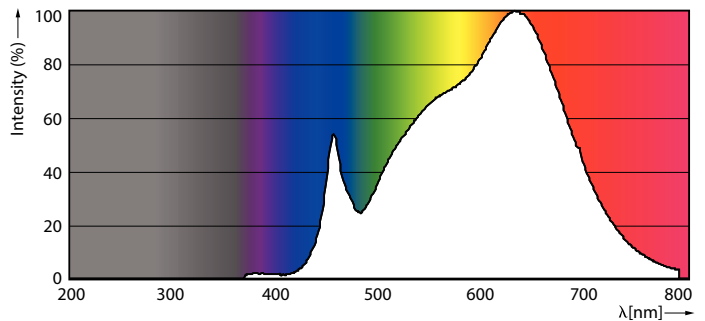

General uniform lighting - MAS LED ExpertColor 15-75W 930 AR111 40D

Spectral Power Distribution Colour - MAS LED ExpertColor 15-75W 930 AR111 40D