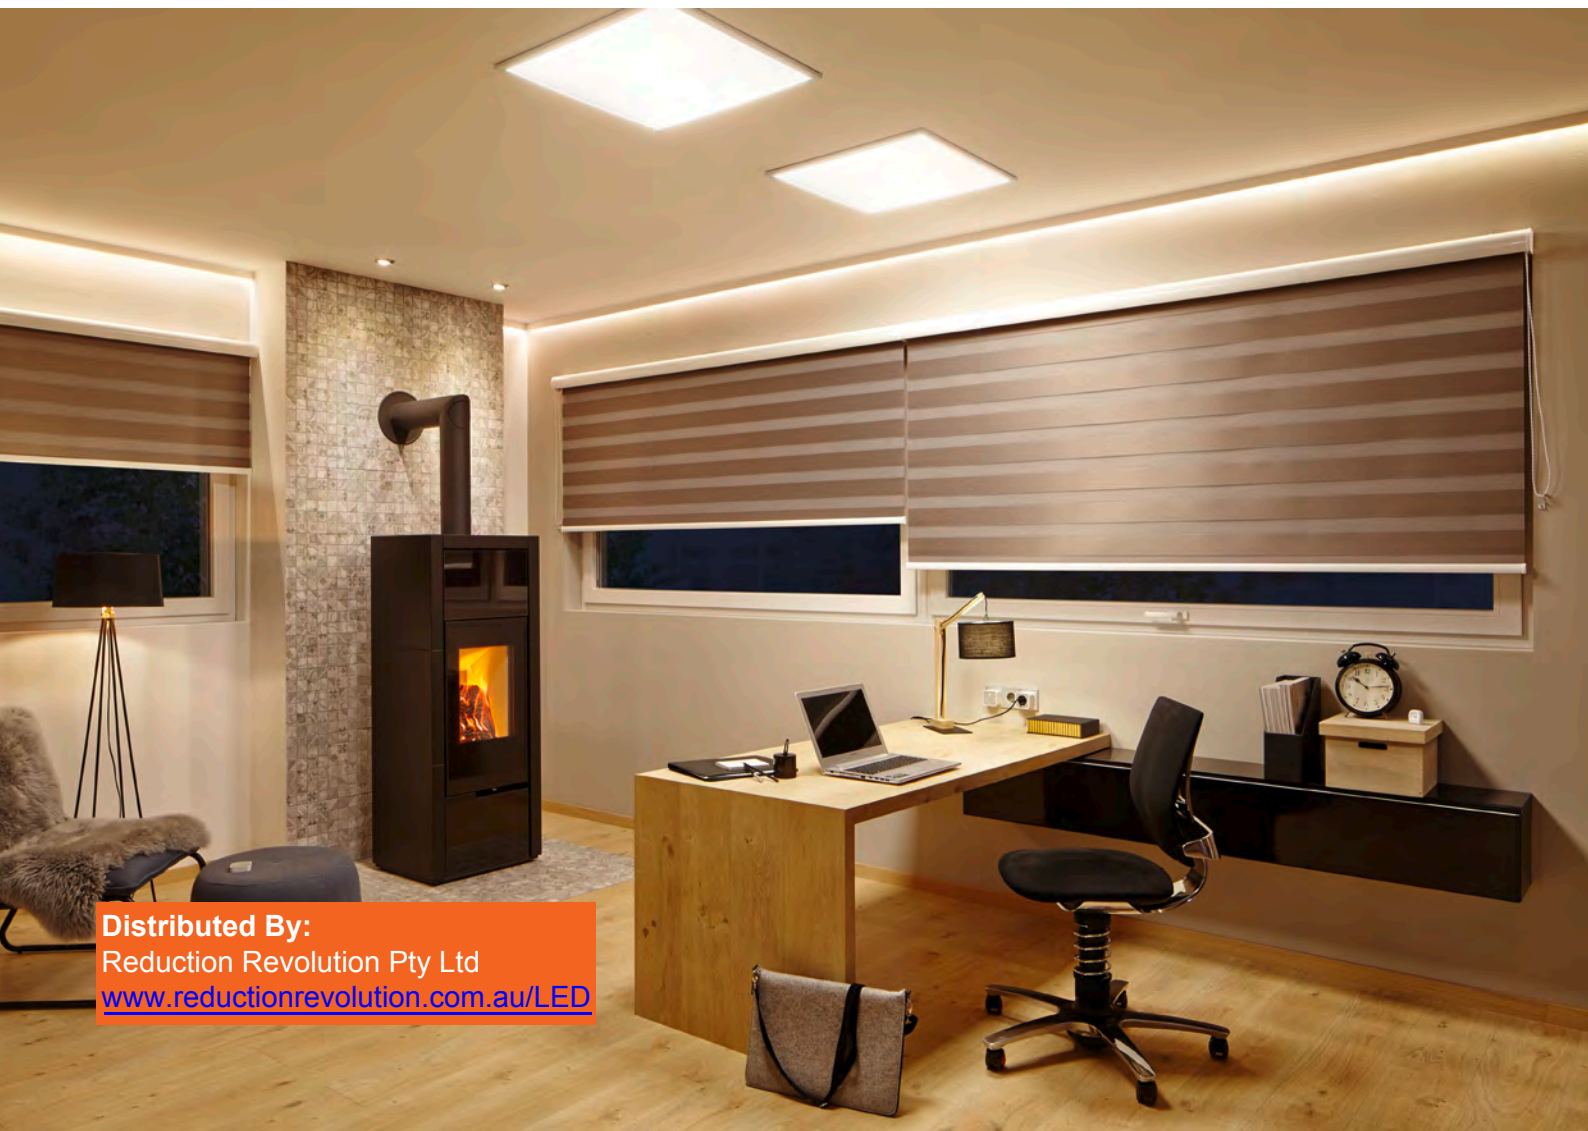

Distributed By:
Reduction Revolution Pty Ltd
www.reductionrevolution.com.au/LED

LEDVANCE

LED VALUE UNIVERSAL PANEL ACCESSORIES

PRODUCT AESTHETICS

Various mounting options available with **LEDVANCE** Universal panel accessories, compatible for all **LEDVANCE** Panels with a choice of plaster recess frames, surface mounting frames and a suspension kit.