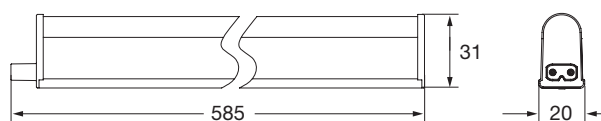

## AVAILABLE SIZES

6.5W  
580x20x31mm

13W  
1180x20x31mm

## SPECIFICATIONS

<b>Wattage</b>	6.5W, 13W	<b>Connection Type</b>	1.5m power cable, 265mm connection cable
<b>Lumens</b>	650, 1300		Max connections: 6.5W Batten 15 pcs, 13W Batten 8 pcs, or <104W mixed lengths
<b>lm/W</b>	100	<b>PF</b>	>0.5
<b>CCT</b>	4000K, 6500K	<b>Frequency</b>	50/60Hz
<b>IP Rating</b>	IP20	<b>Mounting Type</b>	Surface mounting
<b>Housing Material</b>	Polycarbonate	<b>Operating Temperature</b>	-10°C to 40°C
<b>Beam Angle</b>	100°	<b>Lifetime</b>	15000 hours
<b>CRI</b>	>80	<b>Warranty</b>	2 years
<b>SDCM</b>	<6		
<b>Electrical Classification</b>	Class II		

## DIMENSIONS

6.5W  
580x20x31mm

13W  
1180x20x31mm

Power cable and connection cable included in package  
Length of power cable 1.5m  
Length of connection cable 265mm  
Max connections 6.5W - 15pcs, 13W - 8 pcs, or <104W mixed lengths