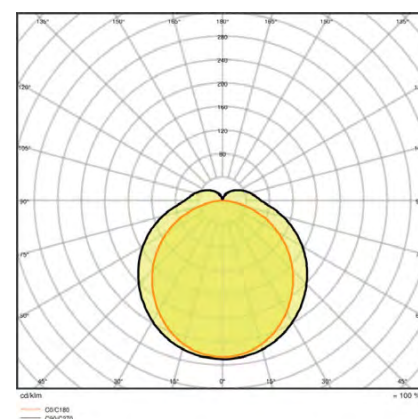

## AVAILABLE SIZES

6.5W  
580x20x31mm

13W  
1180x20x31mm

## DIMENSIONS

6.5W  
580x20x31mm

13W  
1180x20x31mm

Power cable and connection cable included in package  
Length of power cable 1.5m  
Length of connection cable 265mm  
Max connections 6.5W - 15pcs, 13W - 8 pcs, or <104W mixed lengths