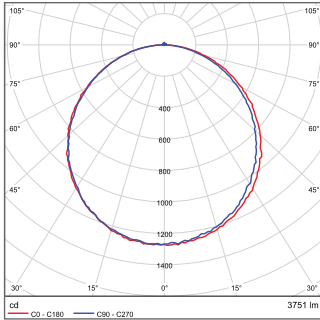

TECHNICAL INFORMATION

Photometrics

(example of LDVPAN031236/30WTRI)