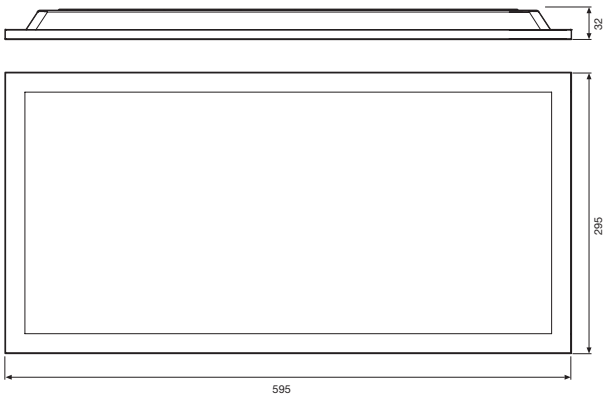

Product name	EAN10	Model Number	Wattage	Lumens	CCT	CRI	IP	IK	Beam °	UGR	Lifetime (hrs)	lm/W	Length (mm)	Width (mm)	Height (mm)	Weight (g)	Dimmable	Material	Product colour	Warranty
LDVAL PANEL 0306 20/15W TRI G3 LEDV	4058075693999	LDVPAN030620/15WTRI	20/15	2200/1650	3000/4000/6500	80	40/20	02	120	22	70,000	110	295	595	35	980	No	SPCC	White	5 years
LDVAL PANEL 0312 36/30W TRI G3 LEDV	4058075694019	LDVPAN031236/30WTRI	36/30	3960/3300	3000/4000/6500	80	40/20	02	120	22	70,000	110	295	1195	35	1970	No	SPCC	White	5 years
LDVAL PANEL 0606 36/30W TRI G3 LEDV	4058075694033	LDVPAN060636/30WTRI	36/30	3960/3300	3000/4000/6500	80	40/20	02	120	22	70,000	110	595	595	35	1810	No	SPCC	White	5 years