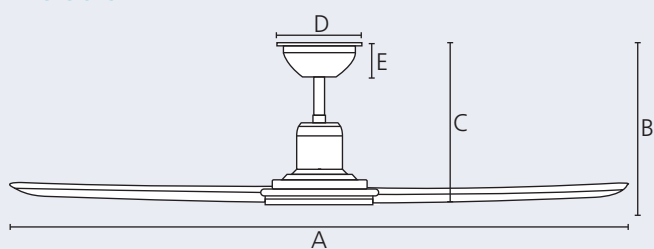

	mm	inches
A	1120	44.0
B	234	9.2
C	229	9.0
D	189	7.4
E	197	7.8

Airflow

Speed	max. Watts	m ³ /h	m ³ /h/W
night	1.5	2,093	2,093
1	2.2	3,684	1,842
2	3.1	4,940	1,646.67
3	4.6	6,651	1,662.75
4	7.0	7,903	700.42
5	14.0	9,270	662.14