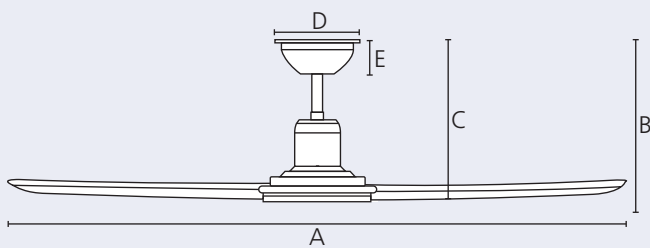

15W

1750lm

2/8 h

Dimensions

	mm	inches
A	1120	44.0
B	258	10.2
C	229	9.0
D	189	7.4
E	197	7.8

Airflow

Speed	max. Watts	m ³ /h	m ³ /h/W
night	1.5	2,093	2,093
1	2.2	3,684	1,842
2	3.1	4,940	1,646.67
3	4.6	6,651	1,662.75
4	7.0	7,903	700.42
5	14.0	9,270	662.14