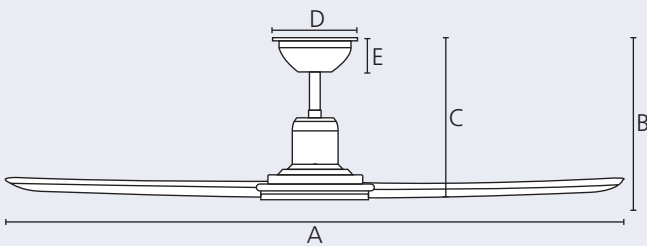

6 speed

15W

1750lm

2/8 h

Dimensions

	mm	inches
A	1320	52.0
B	258	10.2
C	229	9.0
D	189	7.4
E	197	7.8

Airflow

Speed	max. Watts	m ³ /h	m ³ /h/W
night	1.9	2,591	1,363.7
1	3.1	4,506	1,453.5
2	4.8	7,196	1,499.2
3	9.1	8,730	959.3
4	14.5	9,574	660.3
5	29.0	11,895	410.17