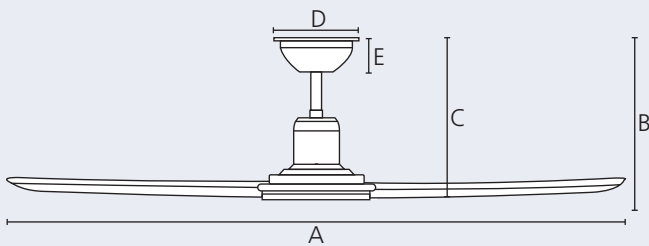

29W

11895
m³/h

6 speed

1/2/4/8 h

Dimensions

	mm	inches
A	1320	52.0
B	234	9.2
C	229	9.0
D	189	7.4
E	197	7.8

Airflow

Speed	max. Watts	m ³ /h	m ³ /h/W
night	1.9	2,591	1,363.7
1	3.1	4,506	1,453.5
2	4.8	7,196	1,499.2
3	9.1	8,730	959.3
4	14.5	9,574	660.3
5	29.0	11,895	410.17

Optional accessories

	Page	20523505	20523506
Remote Kit	-	-	-
Extension Rods	-	-	-
LED Kit	-	-	-

SEACLIFF 52

Ø 52.0 / 1320 mm

6 YEAR
PRODUCT WARRANTY
3 YEAR
IN-HOME WARRANTY

20523701

Housing

steel, white matt