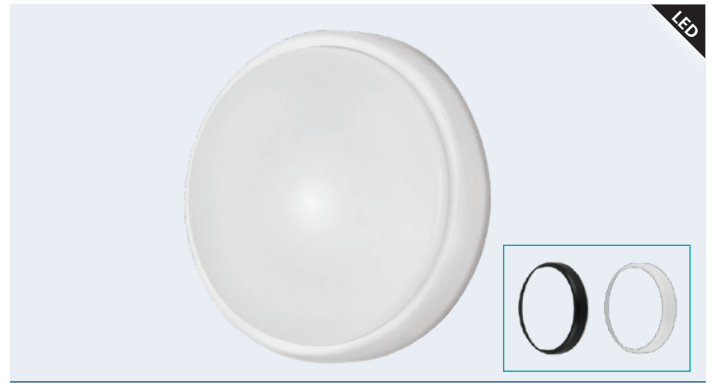

**204404 BURLEIGH**

wall / ceiling luminaire; white plastic, includes both white and black trims,  
3000K | 4000K | 5000K

H 106, L 217, D 66

**DIP**  
DIP  
switch

**204405 BURLEIGH**

wall / ceiling luminaire; white plastic, includes both white and black trims,  
3000K | 4000K | 5000K

Ø 210, D 62

**DIP**  
DIP  
switch

**Distributed by:**  
Reduction Revolution Pty Ltd  
[www.reductionrevolution.com.au/LED](http://www.reductionrevolution.com.au/LED)