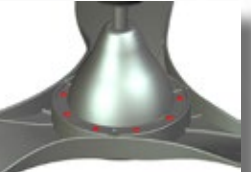

ENGINEERED FOR PERFORMANCE

EGLO's commitment to high performance doesn't waver with the SURF fan. Using only exceptional quality components & engineered to give you excellent air movement - our stated air movements are real.

SCREWLESS TERMINAL BLOCK

Fast & secure connection - featuring a quality screwless terminal block that fits actual Australian cable in with ease, wiring the SURF fan is a breeze.

MINIMAL HOUSING SIZE

Just because it's built for trade, doesn't mean it shouldn't look good! The low profile housing of the Surf Fan keeps the seamless contemporary design & style you've come to expect from EGLO.