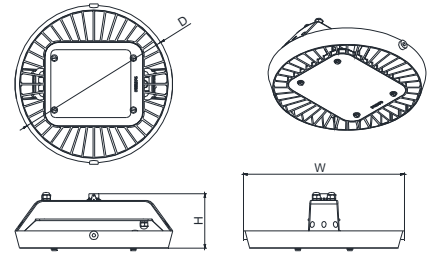

GreenPerform Highbay II 飞利浦LED高天棚灯(可调光)

BY688P PSD/BY689P PSR

Mounting instruction / 安装说明书

4441 000 87071

产品名称 Description	色温 Color	配光 Optics	重量 Weight	系统功率 Wattage
BY688P LED I40/CW PSD WB	CW	WB	7kg	140W
BY688P LED I40/CW PSD NB		NB		
BY688P LED I40/NW PSD WB	NW	WB		
BY688P LED I40/NW PSD NB		NB		
BY688P LED I40/CW PSR WB	CW	WB		
BY688P LED I40/CW PSR NB		NB		
BY688P LED I40/NW PSR WB	NW	WB		
BY688P LED I40/NW PSR NB		NB		

Dimensions 尺寸

Type 型号	Dimension 尺寸(mm)		
	D	W	H
BY688P PSD	Φ457	466	158
BY688P PSU	Φ457	466	158

安装附件/Mounting accessories

- 挂钩组件/Mounting hook
 - Hook
- 支架组件/Mounting bracket
 - BY618Z MB
 - BY619Z MB

1 Installation 安装应用

Hook mounting/吊装

Pipe mounting/杆装

Pipe dim.
铁管尺寸

Bracket mounting/支架安装

- D10 平垫圈
D10 washer
- D10 齿形垫圈
D10 tooth washer
- D10 弹簧垫圈
D10 Spring washer

Mounting hole
安装孔位

- M10x20 螺栓
M10x20 bolt
- 支架
Bracket

DETAIL A

2 Connect entry cable

Please use IP65 or above waterproof terminal block, it is not provided by Philips.

连接电源线

请使用IP65以上的接线盒(接线端子尺寸不小于10x20x25mm),飞利浦不提供接线盒。

Cable/外部接线:

- 60227IEC53 3x1.0~1.5mm²
- 60245IEC57 3x1.0~1.5mm²