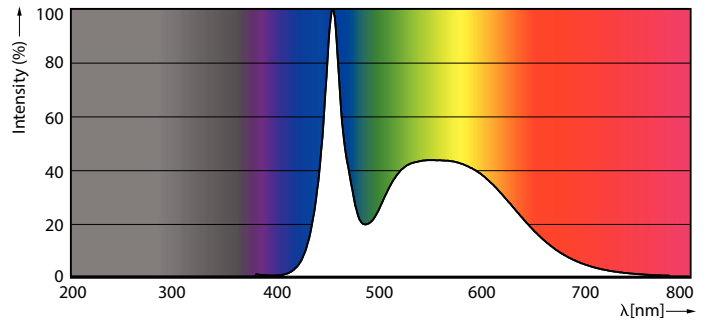

CorePro LEDtube EM/Mains T8

Photometric data

Spectral Power Distribution Colour