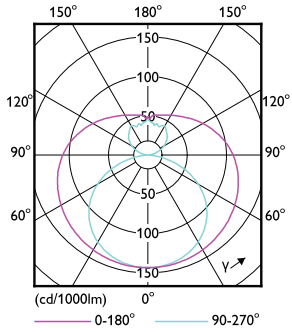

Dimensional drawing

CorePro LEDtube 1500mm 22W 865 T8 AU

Product	D1	D2	A1	A2	A3
CorePro LEDtube 1500mm 22W 865 T8 AU	25.7 mm	28 mm	1500 mm	1507.1 mm	1514.2 mm

CorePro LEDtube EM/Mains T8

Photometric data

Light Distribution Diagram

Spectral Power Distribution Colour