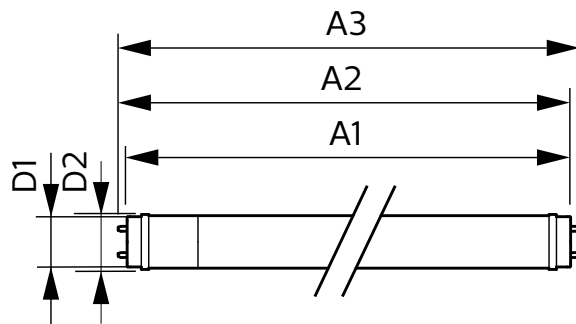

CorePro LEDtube EM/Mains T8

Lamp Current (Max)	108 mA
Lamp Current (Min)	108 mA
Starting Time (Nom)	0.5 s
Warm Up Time to 60% Light (Nom)	0.5 s
Power Factor (Nom)	0.9
Voltage (Nom)	220-240 V

Temperature

T-Ambient (Max)	45 °C
T-Ambient (Min)	-20 °C
T-Storage (Max)	65 °C
T-Storage (Min)	-40 °C
T-Case Maximum (Nom)	50 °C

Controls and dimming

Dimmable	No

Mechanical and housing

Bulb Finish	Frosted

Bulb Material	Glass
Product Length	1500 mm
Bulb Shape	Tube

Approval and application

Energy Saving Product	Yes
Approval Marks	RoHS compliance KEMA Keur certificate

Product data

Full product code	871951444725700
Order product name	CorePro LEDtube 1500mm 22W 865 T8 AU
EAN/UPC - Product	8719514447257
Order code	929003520619
Numerator - Quantity Per Pack	1
Numerator - Packs per outer box	10
Material Nr. (12NC)	929003520619
Copy Net Weight (Piece)	0.260 kg

Dimensional drawing

CorePro LEDtube 1500mm 22W 865 T8 AU

Product	D1	D2	A1	A2	A3
CorePro LEDtube 1500mm 22W 865 T8 AU	25.7 mm	28 mm	1500 mm	1507.1 mm	1514.2 mm