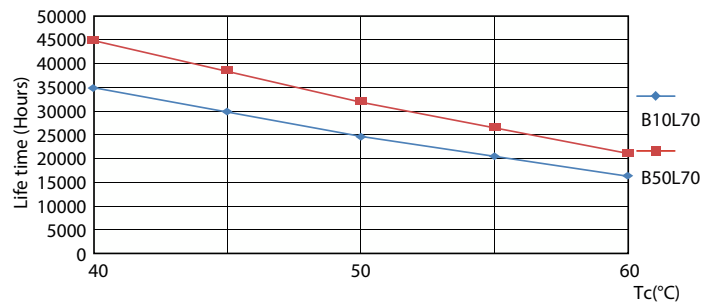

Life Expectancy Diagram - CorePro LEDtube 1500mm 22W 840 T8 AU

Life Expectancy Diagram - CorePro LEDtube 1500mm 22W 840 T8 AU