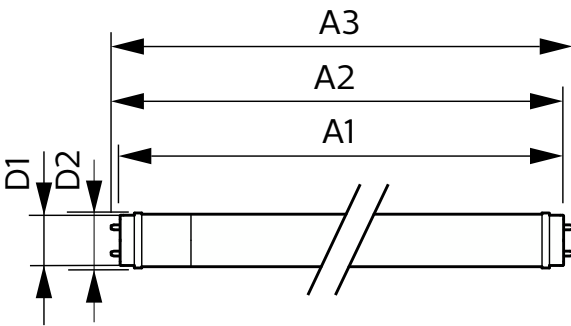

Warnings and Safety

• -

Product data

General Information		Operating and Electrical	
Cap-Base	G13 [Medium Bi-Pin Fluorescent]	Line Frequency	50 to 60 Hz
Nominal lifetime	30,000 h	Input Frequency	50 to 60 Hz
Switching Cycle	200,000	Power Consumption	22 W
Lighting Technology	LED	Lamp Current (Max)	108 mA
EU RoHS compliant	Yes	Lamp Current (Min)	108 mA
Light Technical		Starting Time (Nom)	0.5 s
Color Code	840 [CCT of 4000K]	Warm-up time to 60% light	0.5 s
Beam Angle (Nom)	240 degree(s)	Power Factor (Fraction)	0.9
Luminous Flux	2,200 lm	Voltage (Nom)	220-240 V
Color Designation	Cool White (CW)	Temperature	
Correlated Color Temperature (Nom)	4000 K	Ambient temperature range	-20 °C to 45 °C
Luminous Efficacy (rated) (Nom)	100.00 lm/W	T-Case Maximum (Nom)	50 °C
Color Consistency	<6	Controls and Dimming	
Color rendering index (CRI)	80	Dimmable	No
LLMF At End Of Nominal Lifetime (Nom)	70 %		

CorePro LEDtube EM/Mains T8

Mechanical and Housing

Bulb Finish	Frosted
Bulb Material	Glass
Product Length	1,500 mm
Bulb Shape	T8

Approval and Application

Energy Saving Product	Yes
Approval Marks	RoHS compliance KEMA Keur certificate

Dimensional drawing

Product	D1	D2	A1	A2	A3
CorePro LEDtube 1500mm 22W 840 T8 AU	25.7 mm	28 mm	1,500 mm	1,507.1 mm	1,514.2 mm

Photometric data

General uniform lighting - CorePro LEDtube 1500mm 22W 840 T8 AU