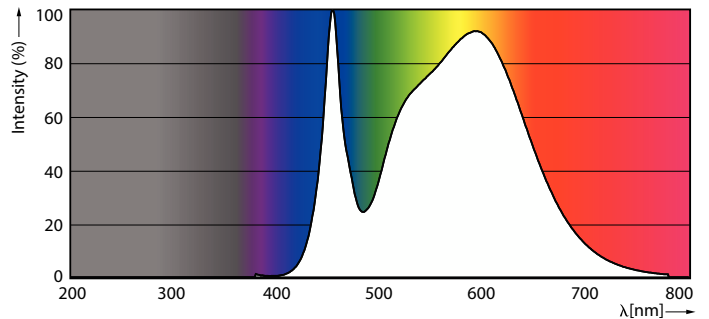

General uniform lighting - CorePro LEDtube 1500mm 22W 840 T8 AU

Spectral Power Distribution Colour - CorePro LEDtube 1500mm 22W 840 T8 AU