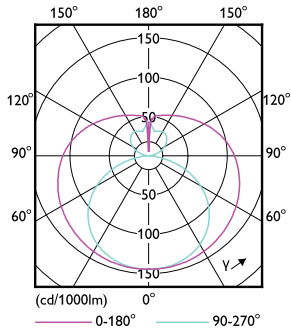

Dimensional drawing

Product	D1	D2	A1	A2	A3
CorePro LEDtube 1500mm 22W 840 T8 AU	25.7 mm	28 mm	1,500 mm	1,507.1 mm	1,514.2 mm

Photometric data

General uniform lighting - CorePro LEDtube 1500mm 22W 840 T8 AU

Spectral Power Distribution Colour - CorePro LEDtube 1500mm 22W 840 T8 AU

CorePro LEDtube EM/Mains T8

Photometric data

Light Distribution Diagram - CorePro LEDtube 1500mm 22W 840 T8 AU

Lifetime

Life Expectancy Diagram - CorePro LEDtube 1500mm 22W 840 T8 AU