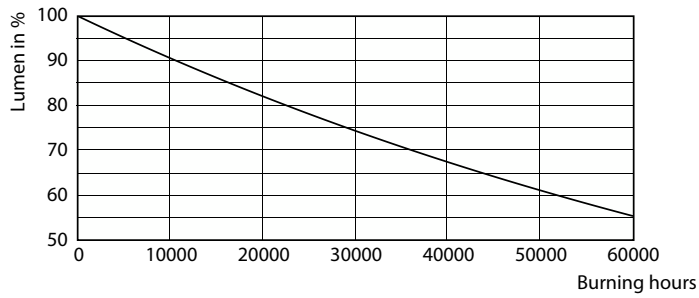

CorePro LEDtube EM/Mains T8

Lifetime

Lumen Maintenance Diagram - CorePro LEDtube 1500mm 22W 840 T8 AU