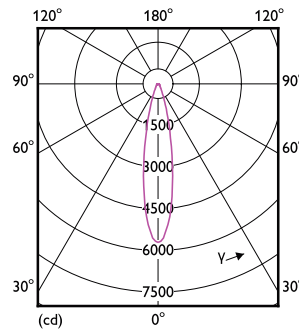

LEDspots 14W PAR38 E27 827 25D