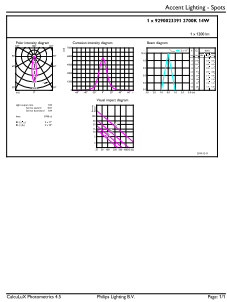

Photometric data

LEDspots 14W PAR38 E27 827 25D