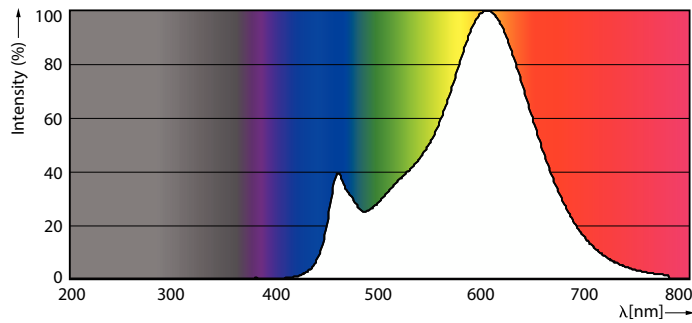

LEDspots 14W PAR38 E27 827 25D