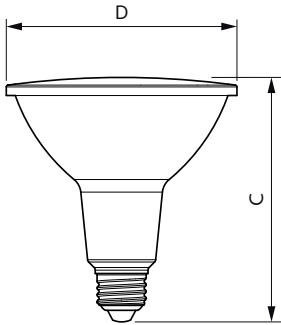

Essential LEDspot PAR

Product data	
Full product code	692234190609100
Order product name	LED 14-120W PAR38 827 25D
EAN/UPC – product	6922341906091
Order code	929002339107
Local order code	PAR38LED14-120W

SAP numerator – quantity per pack	1
Numerator – packs per outer box	6
SAP material	929002339107
Net Weight (Piece)	0.385 kg

Dimensional drawing

LED 14-120W PAR38 827 25D

Product	D	C
LED 14-120W PAR38 827 25D	125 mm	133 mm