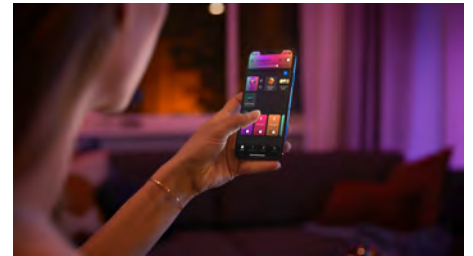

Control up to 10 lights with the Bluetooth app

With the Hue Bluetooth app, you can control your Hue smart lights in a single room of your home. Add up to 10 smart lights and control them all with just the touch of a button on your mobile device.

Distributed by:
Reduction Revolution Pty Ltd
www.reductionrevolution.com.au/LED