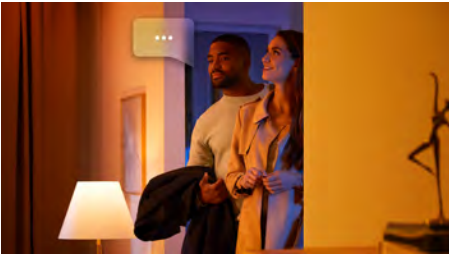

Control lights with your voice*

Philips Hue works with Amazon Alexa and the Google Assistant when paired with a compatible Google Nest or Amazon Echo device. Simple voice commands allow you to control multiple lights in a room or just a single lamp.