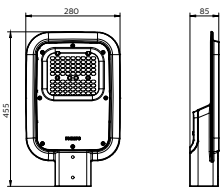

SmartBright Road

Power consumption tolerance	+/-10%
Application conditions	
Ambient temperature range	-40 to +50 °C
Product data	
Full product code	871951454805300
Order product name	BRP131 LED125/NW 100W 220-240V DM ANZ
EAN/UPC – product	8719514548053

Order code	911401692207
Local order code	BRP131100WNW
SAP numerator – quantity per pack	1
Numerator – packs per outer box	1
SAP material	911401692207
Net Weight (Piece)	3.290 kg

Dimensional drawing

BRP131 LED125/NW 100W 220-240V DM ANZ