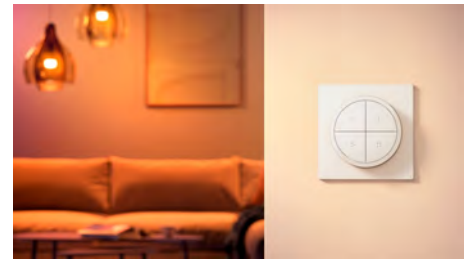

Convenient versatility

Control your entire smart lighting system from anywhere in your home — without your phone or tablet.

Set scenes instantly

With a sleek, matte design in both black and white, the Philips Hue Tap dial switch lets you set scenes in any room of your home. Program each button to control 3 separate Rooms or a Zone — and choose a scene for each.

Use it your way

Mount the Tap dial switch to the wall with its adhesive backing, attach it to any magnetic surface, or remove it from the wall plate and use anywhere in your home as a remote control.

Rotate to dim and brighten easily

For precise lighting levels, turn the dial slowly to dim or brighten in smaller increments. Turn it faster to quickly brighten or dim the room.

Use as a remote or mount to the wall

Attach the Tap dial switch to the wall with its adhesive backing, place on any magnetic surface, or simply remove it from the wall plate to use as a remote control.