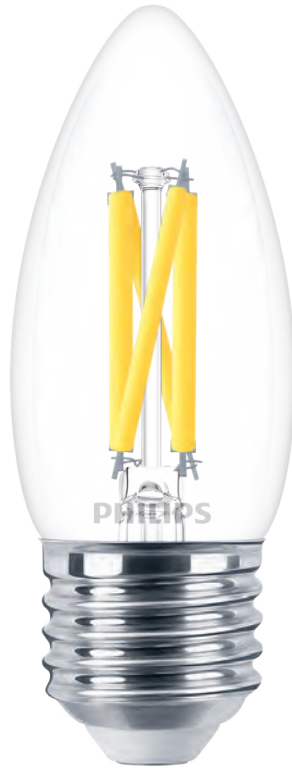

PHILIPS

Candle & Lustre
(Dimmable)

LED

3.5W-40W

E27

Warm White

Dimming

8719514384620

Distributed by:
Reduction Revolution Pty Ltd
www.reductionrevolution.com.au/LED

Experience dimmable, warm white LED light

Philips LED clear candles provide a beautiful, sparkling light effect and an exceptionally long life. Beautiful both switched on and off, this light bulb is the perfect match for chandelier fixtures with small (E14) fittings.

Perfect for decorative fixture

Modern lighting in Philips LED candles for use in decorative fixtures such as in chandeliers, ceiling fans, vanity strips, and post lights.

Specifications

Distributed by:

Reduction Revolution Pty Ltd
www.reductionrevolution.com.au/LED

Bulb characteristics

- Dimmable: Only with specific dimmers
- Intended use: Indoor
- Lamp shape: Non directional candle
- Socket: E27
- Technology: LED
- Type of glass: Clear

Bulb dimensions

- Height: 9.5 cm
- Weight: 0.013 kg
- Width: 3.5 cm