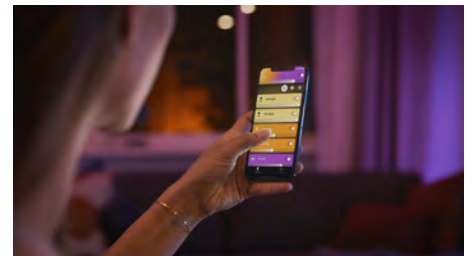

Control up to 10 lights with the Bluetooth app

With the Hue Bluetooth app, you can control your Hue smart lights in a single room of your home. Add up to 10 smart lights and control them all with just the touch of a button on your mobile device.

Distributed by:

Reduction Revolution Pty Ltd

www.reductionrevolution.com.au/LED