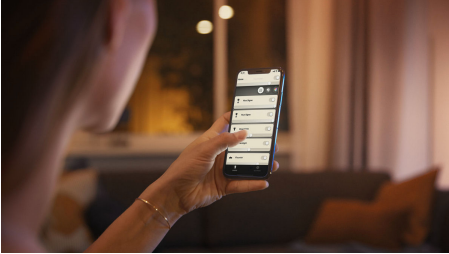

Easy smart lighting

- Control up to 10 lights with the Bluetooth app
- Control lights with your voice*
- Set the right mood with warm to cool white light
- Get the perfect light recipes for your daily activities
- Unlock full suite of smart light features with Hue Bridge

Highlights

Control up to 10 lights with the Bluetooth app

With the Hue Bluetooth app, you can control your Hue smart lights in a single room of your home. Add up to 10 smart lights and control them all with just the touch of a button on your mobile device.