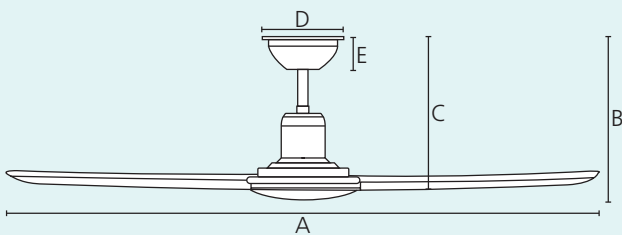

14620 m<sup>3</sup>/h

6 speed

13°

18W

2000lm

NATURAL BREEZE

2/8 h

INDOOR & COVERED OUTDOOR USE

## Dimensions

	mm	inches
A	1168	46.0
B	295	11.6
C	285	11.22
D	170	6.69
E	50	1.97