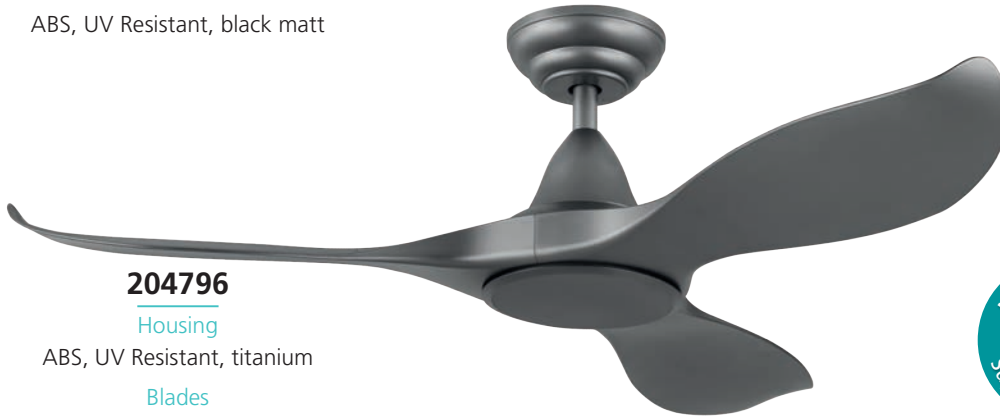

NOOSA 46

Ø 46.0 / 1168 mm

6 YEAR PRODUCT WARRANTY

REVERSIBLE

Distributed by:
Reduction Revolution Pty Ltd
www.reductionrevolution.com.au

204795

Housing

ABS, UV Resistant, black matt

Blades

ABS, UV Resistant, black matt

included

204796

Housing

ABS, UV Resistant, titanium

Blades

ABS, UV Resistant, titanium