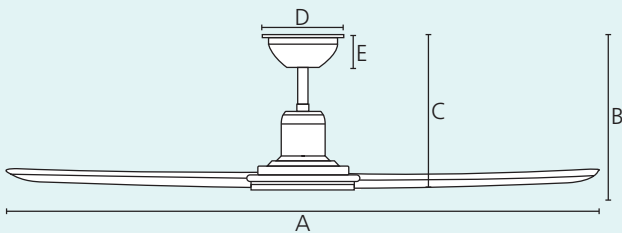

included

22 W

14620 m³/h

6 speed

13°

1/2/4/8 h

Dimensions

	mm	inches
A	1168	46.0
B	295	11.6
C	285	11.22
D	170	6.69
E	50	1.97