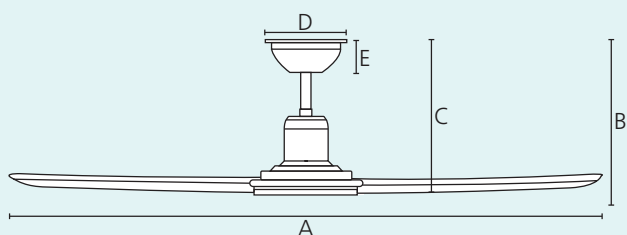

NOOSA 46

Ø 46.0 / 1168 mm

Distributed by:
Reduction Revolution Pty Ltd
www.reductionrevolution.com.au

204794

Housing

ABS, UV Resistant, white matt

Blades

ABS, UV Resistant, white matt

included

22 W

14620 m³/h

6 speed

13°

1/2/4/8 h

Dimensions

	mm	inches
A	1168	46.0
B	295	11.6
C	285	11.22
D	170	6.69
E	50	1.97