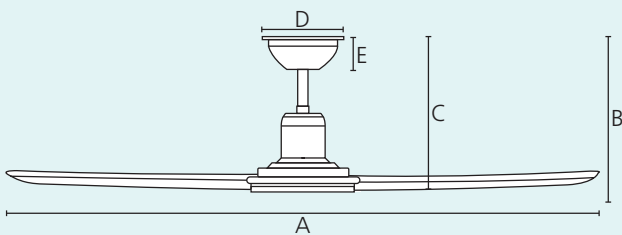

# NOOSA 60

Ø 59.8 / 1520 mm

**Distributed by:**  
Reduction Revolution Pty Ltd  
www.reductionrevolution.com.au

**203373**

**Housing**

ABS, UV Resistant, white matt

**Blades**

ABS, UV Resistant, white matt

included

38 W

14346 m<sup>3</sup>/h

6 speed

13°

1/2/4/8 h

## Dimensions

	mm	inches
A	1520	59.8
B	295	11.6
C	285	11.22
D	170	6.69
E	50	1.97