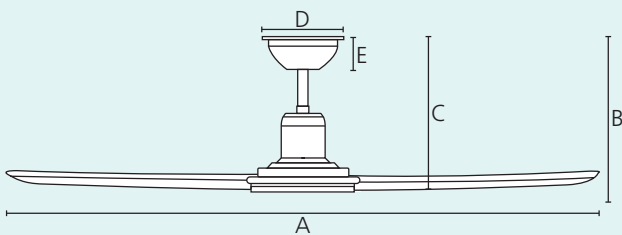

13°

HANG SURE CANOPY

ANTI-UV ABS

NATURAL BREEZE

TIMER

1/2/4/8 h

INDOOR & COVERED OUTDOOR USE

Dimensions

	mm	inches
A	1320	52.0
B	295	11.6
C	285	11.22
D	170	6.69
E	50	1.97

Airflow

Speed	max. Watts	m ³ /h	m ³ /h/W
1	3.5	3,243	926.57
2	6.3	5,794	919.68
3	7.9	7,420	939.24
4	11.4	9,262	812.46
5	16.8	10,847	645.65
6	25.7	13,280	516.73