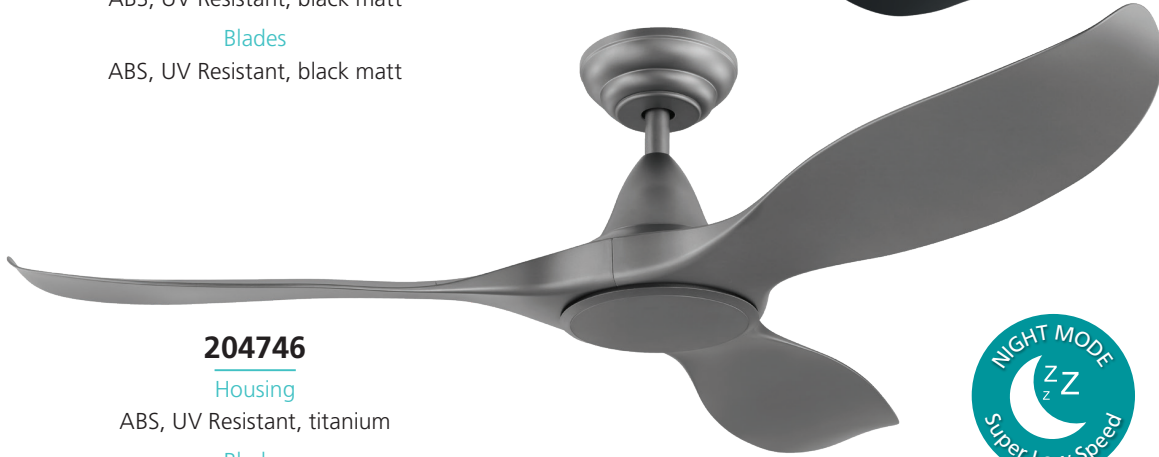

NOOSA 52

Ø 52.0 / 1320 mm

6 YEAR PRODUCT WARRANTY

REVERSIBLE

NIGHT MODE
ZZ
Super Low Speed

Distributed by:
Reduction Revolution Pty Ltd
www.reductionrevolution.com.au

203369

Housing

ABS, UV Resistant, black matt

Blades

ABS, UV Resistant, black matt

included

204746

Housing

ABS, UV Resistant, titanium

Blades

ABS, UV Resistant, titanium

NIGHT MODE
ZZ
Super Low Speed

included

DC MOTOR

24 W

AIRFLOW

13280 m³/h

6 speed