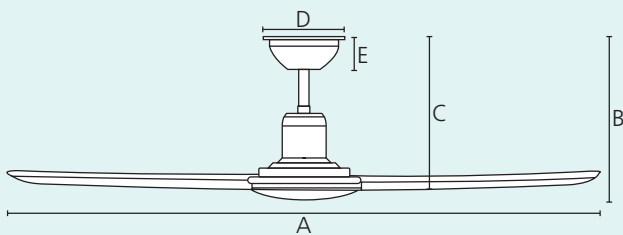

NOOSA 60

Ø 59.8 / 1520 mm

Distributed by:
Reduction Revolution Pty Ltd
www.reductionrevolution.com.au

202973

Housing

ABS, UV Resistant, white matt

Blades

ABS, UV Resistant, white matt

included

38 W

14346 m³/h

6 speed

13°

18W

2000lm

2/8h

Dimensions

	mm	inches
A	1520	59.8
B	295	11.6
C	285	11.22
D	170	6.69
E	50	1.97

Airflow

Speed	max. Watts	m ³ /h	m ³ /h/W
1	4.3	3,591	835.12
2	7.2	6,032	837.78
3	10.2	7,638	748.82
4	15.1	9,526	630.86
5	24.9	10,957	440.04
6	37.4	14,346	383.58