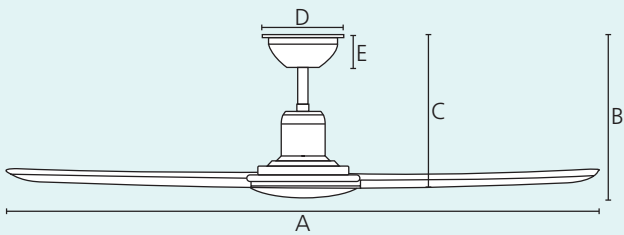

NOOSA 60

Ø 59.8 / 1520 mm

Distributed by:
Reduction Revolution Pty Ltd
www.reductionrevolution.com.au

202972

Housing

ABS, UV Resistant, black matt

Blades

ABS, UV Resistant, black matt

14346 m³/h

6 speed

13°

18W

2000lm

2/8h

Dimensions

	mm	inches
A	1520	59.8
B	295	11.6
C	285	11.22
D	170	6.69
E	50	1.97