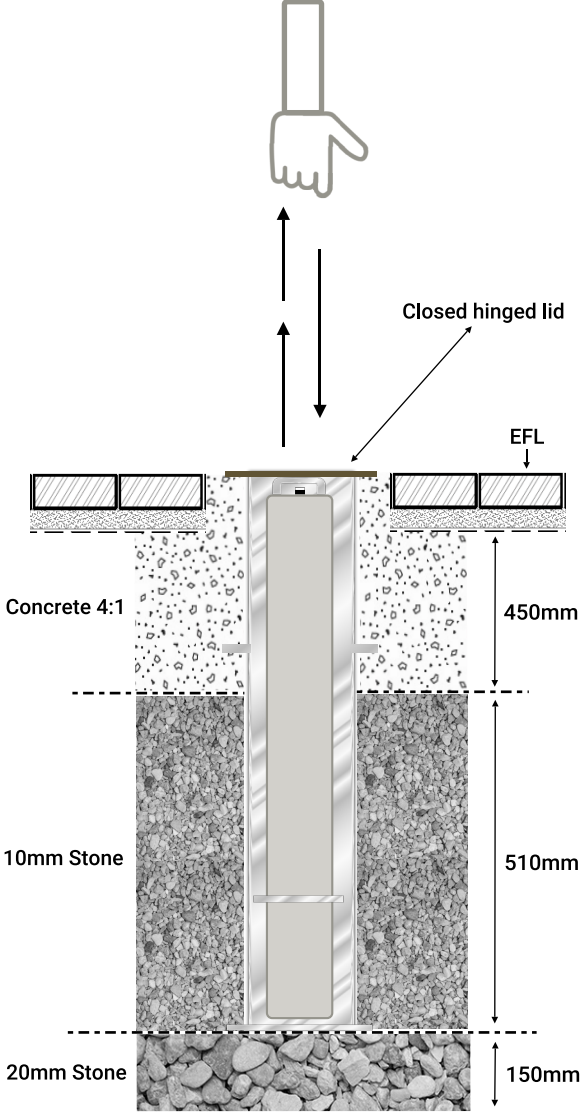

SS5 - SPECIFICATION

13KG Lifting Weight

Lower slowly - DO NOT DROP!

- Profile:** Round Stainless Steel Telescopic Bollard
- Diameter:** 90mm
- Raised Height:** 670mm
- Lifting Weight:** 13kg
- Inner Bollard:** 5mm stainless steel gauge wall
- Outer Casing:** 960 x 150 x 5mm
- Lock:** 10-pin high security push button top lock
- Lock Cover:** Sliding stainless steel cover plate
- Handle:** Fixed stainless steel
- Hinged Lid:** 5mm heavy duty galvanised steel
- Finish:** 304 Grade Stainless Steel
- Guarantee:** 1 Year
- Serviceable components:** All moving parts
- Manufacture:** RAM - Group UK
- Mild steel:** Manufactured to BS1440
- Galvanising:** BS EN ISO 1461 (2009) Hot-dipped