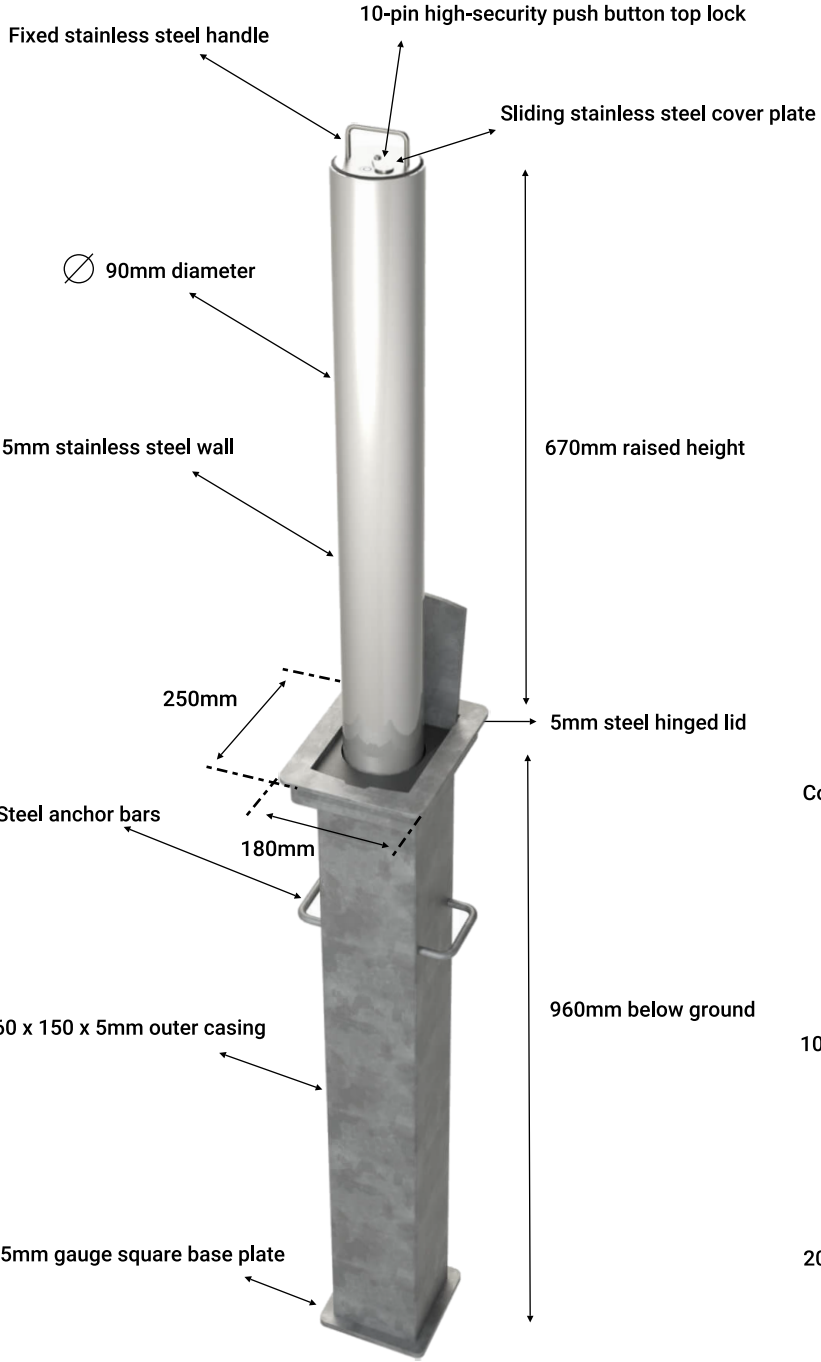

SS5 - SPECIFICATION

13KG Lifting Weight

Lower slowly - DO NOT DROP!

- Profile:** Round Stainless Steel Telescopic Bollard
- Diameter:** 90mm
- Raised Height:** 670mm
- Lifting Weight:** 13kg
- Inner Bollard:** 5mm stainless steel gauge wall
- Outer Casing:** 960 x 150 x 5mm
- Lock:** 10-pin high security push button top lock
- Lock Cover:** Sliding stainless steel cover plate
- Handle:** Fixed stainless steel
- Hinged Lid:** 5mm heavy duty galvanised steel
- Finish:** 304 Grade Stainless Steel
- Guarantee:** 1 Year
- Serviceable components:** All moving parts
- Manufacture:** RAM - Group UK
- Mild steel:** Manufactured to BS1440
- Galvanising:** BS EN ISO 1461 (2009) Hot-dipped