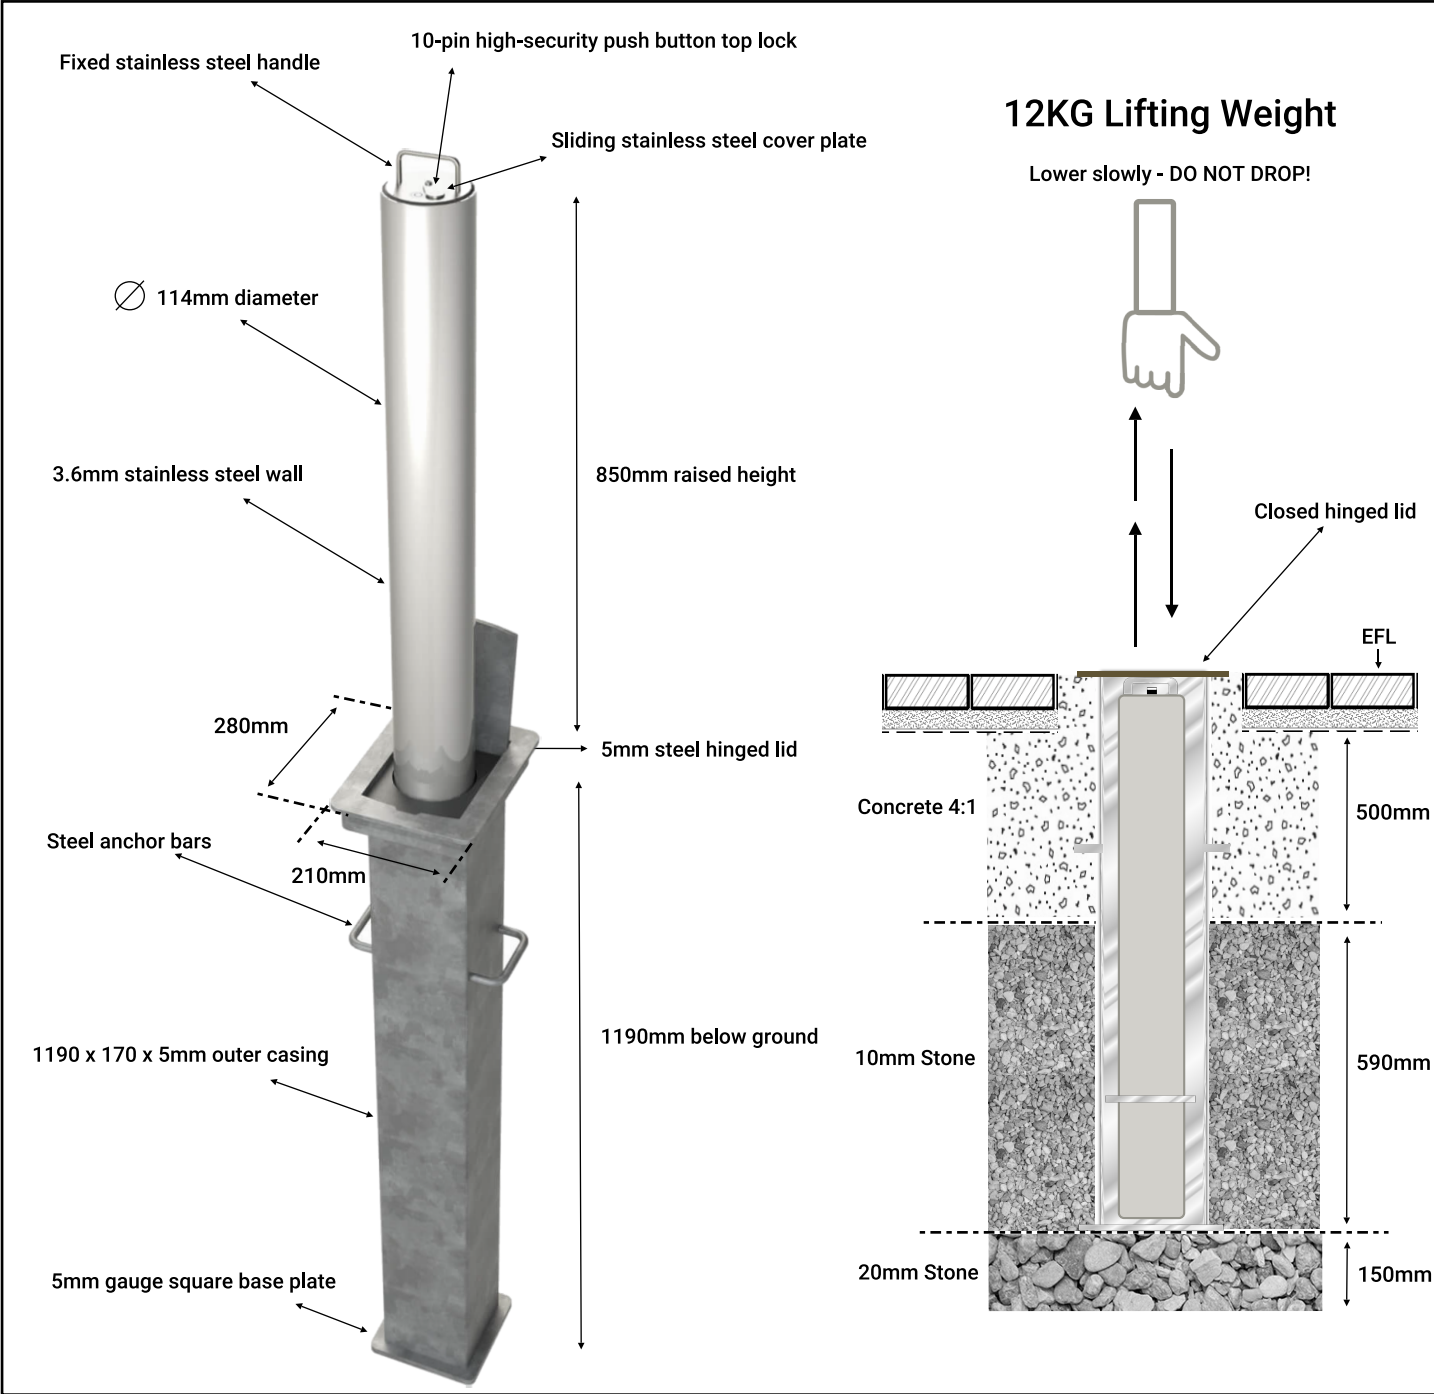

# SS14 - SPECIFICATION

- Profile:** Round Stainless Steel Telescopic Bollard
- Diameter:** 114mm
- Raised Height:** 850mm
- Lifting Weight:** 12kg
- Inner Bollard:** 3.6mm stainless steel gauge wall
- Outer Casing:** 1190 x 170 x 5mm
- Lock:** 10-pin high security push button top lock
- Lock Cover:** Sliding stainless steel cover plate
- Handle:** Fixed stainless steel
- Hinged Lid:** 5mm heavy duty galvanised steel
- Finish:** 316 Grade Stainless Steel
- Guarantee:** 1 Year
- Serviceable components:** All moving parts
- Manufacture:** RAM - Group UK
- Mild steel:** Manufactured to BS1440
- Galvanising:** BS EN ISO 1461 (2009) Hot-dipped

 **SECURITY**  
BOLLARDS DIRECT Drawing not to scale

Security Bollards Direct  
 The Old Court House  
 Orsett Road  
 Grays  
 Essex  
 RM17 5DD  
 Tel: 01375 842223 | 0800 4488652  
 Web: [www.securitybollardsdirect.co.uk](http://www.securitybollardsdirect.co.uk)