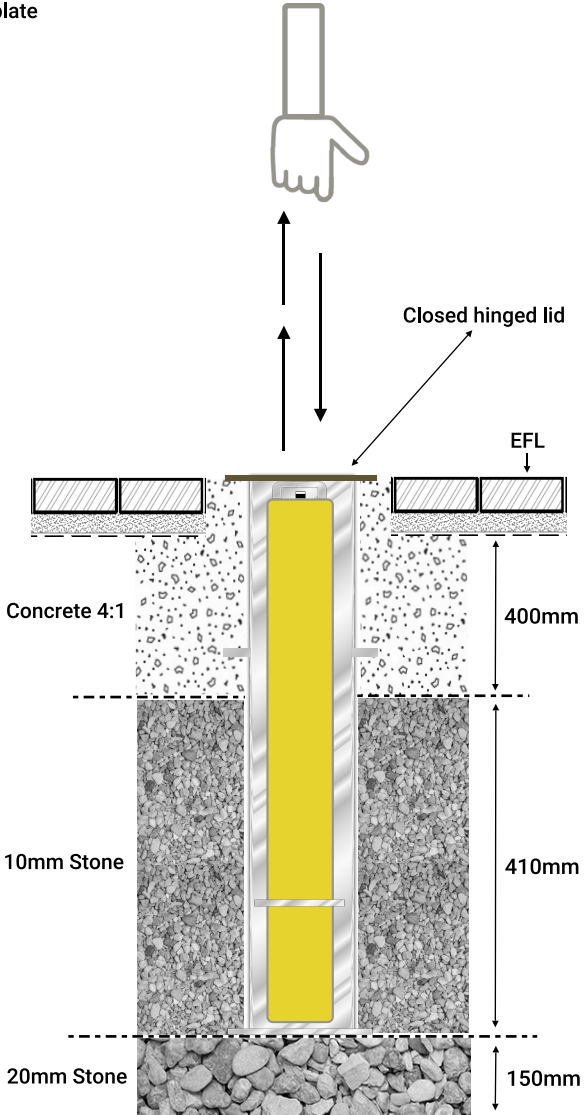

# RD4 - SPECIFICATION

## 7KG Lifting Weight

Lower slowly - DO NOT DROP!

- Profile:** Round Telescopic Bollard
- Diameter:** 76mm
- Raised Height:** 580mm
- Lifting Weight:** 7kg
- Inner Bollard:** 4mm steel gauge wall
- Outer Casing:** 810 x 120 x 3.6mm
- Lock:** 10-pin high security push button top lock
- Lock Cover:** Sliding stainless steel cover plate
- Handle:** Fixed stainless steel
- Hinged Lid:** 5mm heavy duty galvanised steel