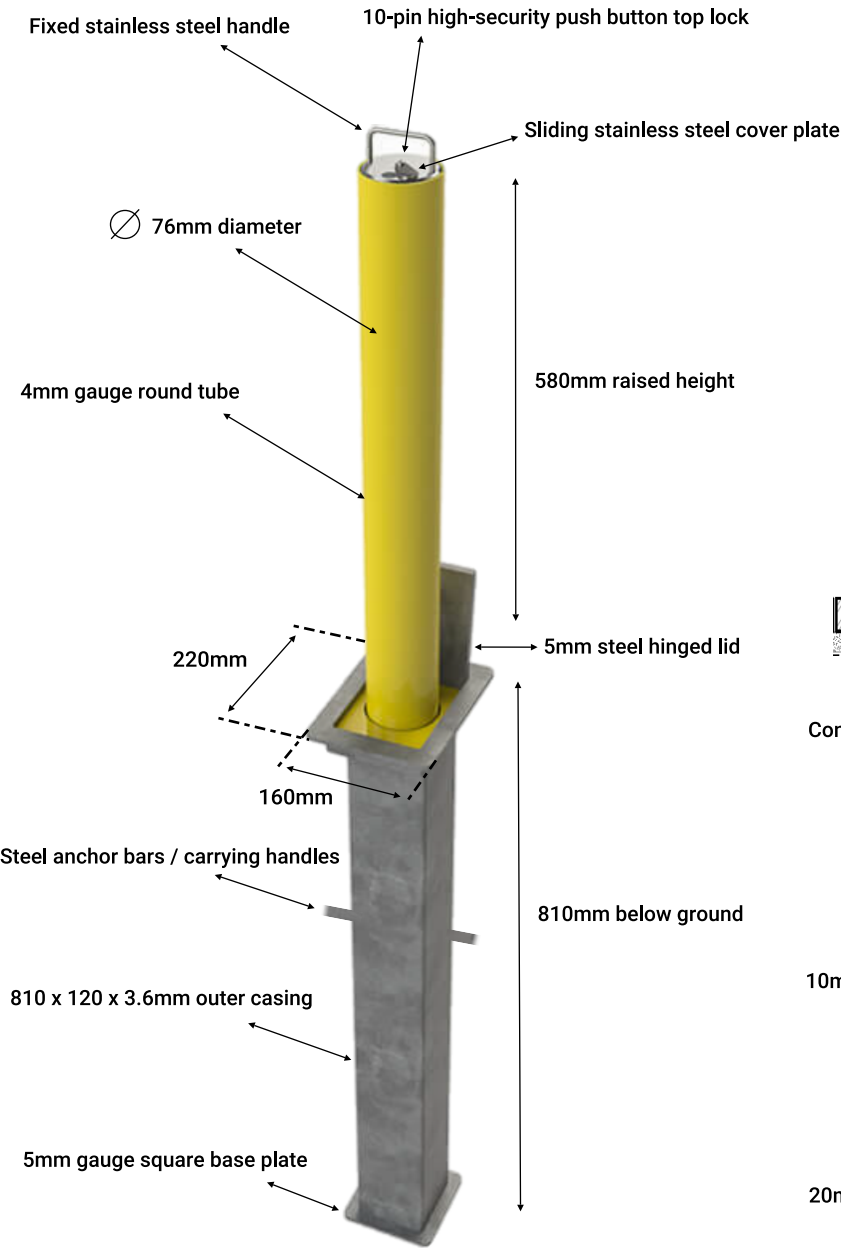

# RD4 - SPECIFICATION

## 7KG Lifting Weight

Lower slowly - DO NOT DROP!

- Profile:** Round Telescopic Bollard
- Diameter:** 76mm
- Raised Height:** 580mm
- Lifting Weight:** 7kg
- Inner Bollard:** 4mm steel gauge wall
- Outer Casing:** 810 x 120 x 3.6mm
- Lock:** 10-pin high security push button top lock
- Lock Cover:** Sliding stainless steel cover plate
- Handle:** Fixed stainless steel
- Hinged Lid:** 5mm heavy duty galvanised steel

**Finish:** Galvanised / RAL Powder Coated Colour e.g.

- Guarantee:** 1 Year
- Serviceable components:** All moving parts
- Manufacture:** RAM - Group UK
- Mild steel:** Manufactured to BS1440
- Galvanising:** BS EN ISO 1461 (2009) Hot-dipped