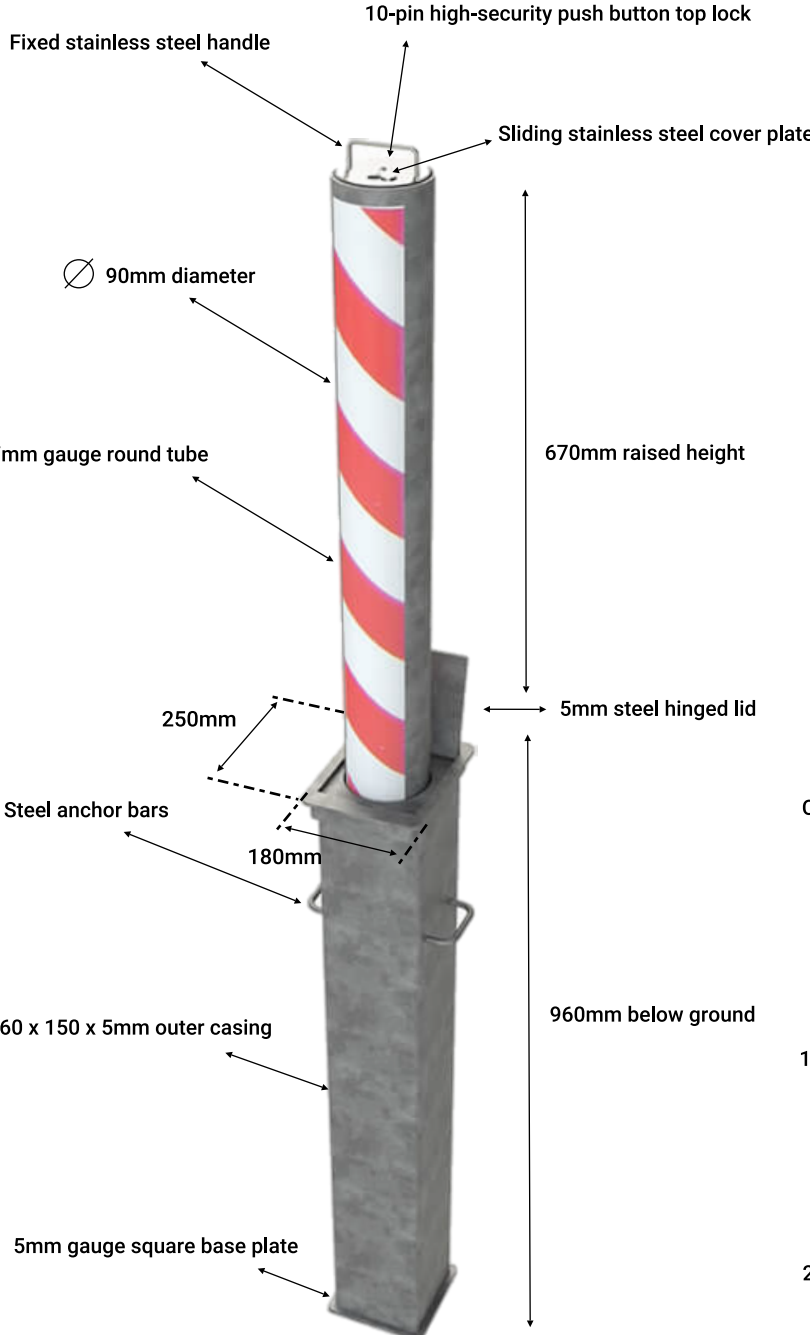

R8 - SPECIFICATION

14KG Lifting Weight

Lower slowly - DO NOT DROP!

- Profile: Round Telescopic Bollard
- Diameter: 90mm
- Raised Height: 670mm
- Lifting Weight: 14kg
- Inner Bollard: 7mm steel gauge wall
- Outer Casing: 960 x 150 x 5mm
- Lock: 10-pin high security push button top lock
- Lock Cover: Sliding stainless steel cover plate
- Handle: Fixed stainless steel
- Hinged Lid: 5mm heavy duty galvanised steel

Finish: Galvanised / RAL Powder Coated Colour e.g.

- Guarantee: 1 Year
- Serviceable components: All moving parts
- Manufacture: RAM - Group UK
- Mild steel: Manufactured to BS1440
- Galvanising: BS EN ISO 1461 (2009) Hot-dipped