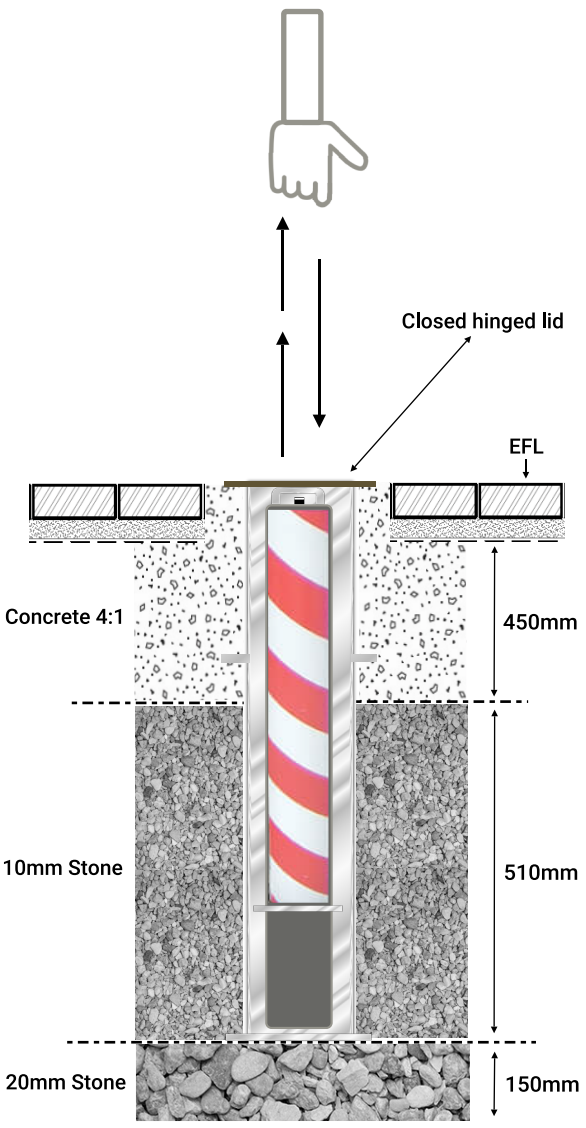

R8 - SPECIFICATION

14KG Lifting Weight

Lower slowly - DO NOT DROP!

- Profile: Round Telescopic Bollard
- Diameter: 90mm
- Raised Height: 670mm
- Lifting Weight: 14kg
- Inner Bollard: 7mm steel gauge wall
- Outer Casing: 960 x 150 x 5mm
- Lock: 10-pin high security push button top lock
- Lock Cover: Sliding stainless steel cover plate
- Handle: Fixed stainless steel
- Hinged Lid: 5mm heavy duty galvanised steel

Finish: Galvanised / RAL Powder Coated Colour e.g.

- Guarantee: 1 Year
- Serviceable components: All moving parts
- Manufacture: RAM - Group UK
- Mild steel: Manufactured to BS1440
- Galvanising: BS EN ISO 1461 (2009) Hot-dipped