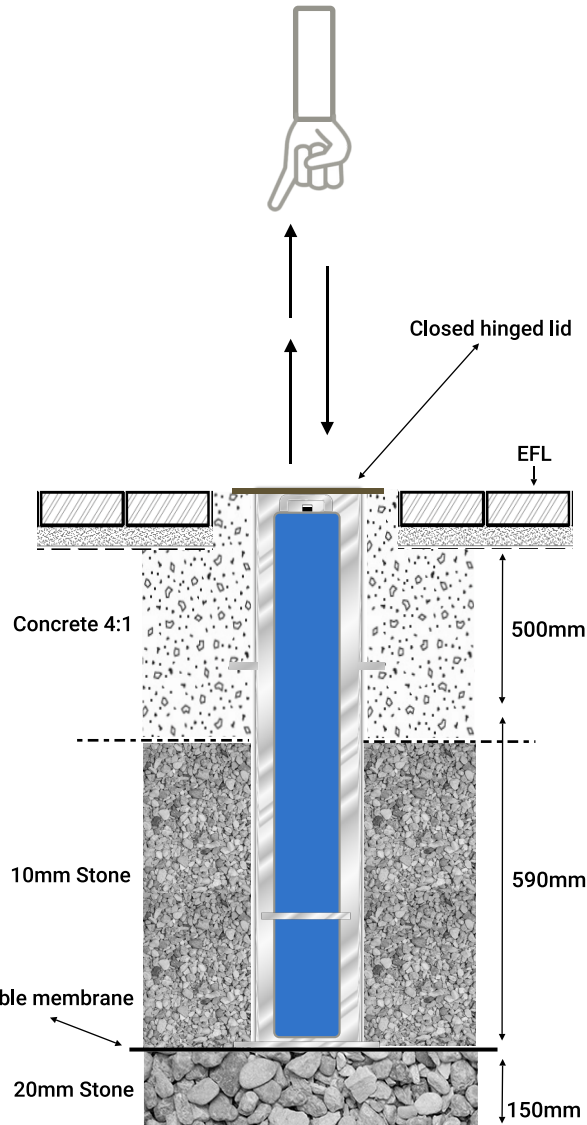

LA/R14/850 - SPECIFICATION

4KG Lifting Weight

Profile: Round Lift Assist Telescopic Bollard

Diameter: 114mm

Raised Height: 850mm

Lifting Weight: 4kg

Inner Bollard: 5mm steel gauge wall

Outer Casing: 1190 x 170 x 5mm

Lock: 10-pin high security push button top lock

Lock Cover: Sliding stainless steel cover plate

Handle: Fixed stainless steel

Hinged Lid: 5mm heavy duty galvanised steel

Finish: Galvanised / RAL Powder Coated Colour e.g.

Guarantee: 1 Year

Serviceable components: All moving parts

Manufacture: RAM - Group UK

Mild steel: Manufactured to BS1440

Galvanising: BS EN ISO 1461 (2009) Hot-dipped

Drawing not to scale

Security Bollards Direct
 The Old Court House
 Orsett Road
 Grays
 Essex
 RM17 5DD