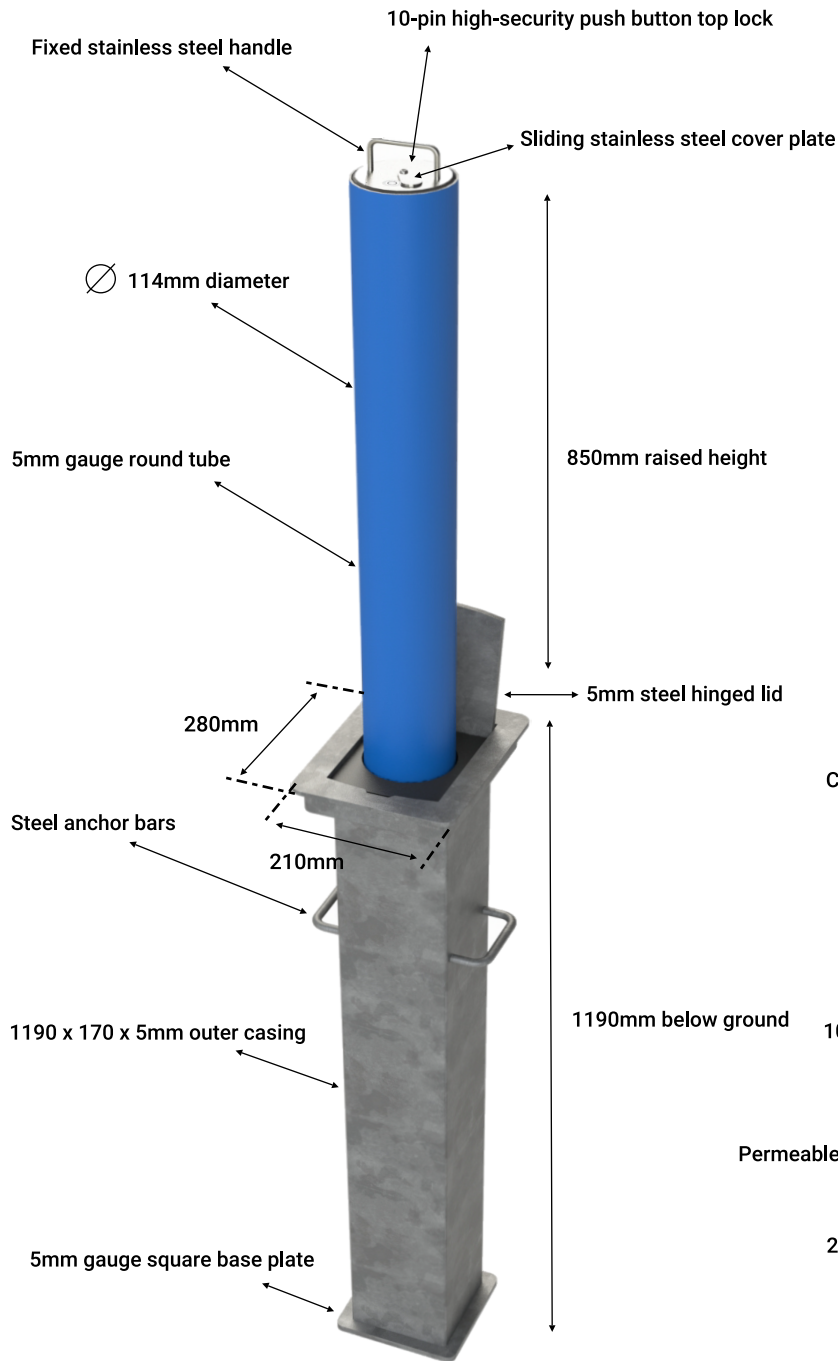

LA/R14/850 - SPECIFICATION

4KG Lifting Weight

Profile: Round Lift Assist Telescopic Bollard

Diameter: 114mm

Raised Height: 850mm

Lifting Weight: 4kg

Inner Bollard: 5mm steel gauge wall

Outer Casing: 1190 x 170 x 5mm

Lock: 10-pin high security push button top lock

Lock Cover: Sliding stainless steel cover plate

Handle: Fixed stainless steel

Hinged Lid: 5mm heavy duty galvanised steel

Finish: Galvanised / RAL Powder Coated Colour e.g.

Guarantee: 1 Year

Serviceable components: All moving parts

Manufacture: RAM - Group UK

Mild steel: Manufactured to BS1440

Galvanising: BS EN ISO 1461 (2009) Hot-dipped

Drawing not to scale

Security Bollards Direct
 The Old Court House
 Orsett Road
 Grays
 Essex
 RM17 5DD