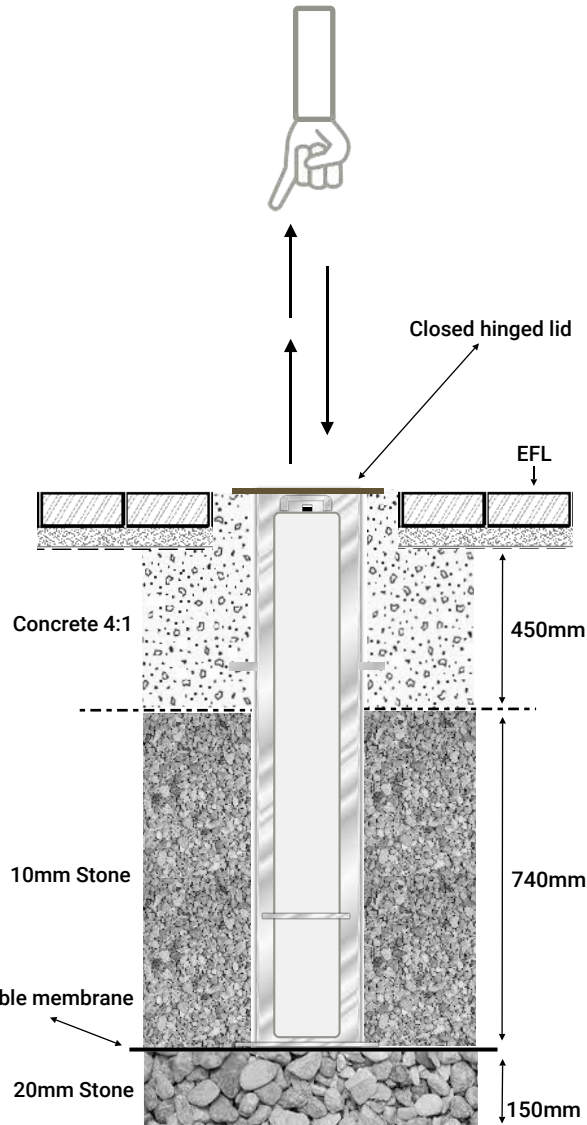

LA/114/850/SS - SPECIFICATION

4KG Lifting Weight

- Profile:** Round Stainless Steel Lift Assist Bollard
- Diameter:** 114mm
- Raised Height:** 850mm
- Lifting Weight:** 4kg
- Inner Bollard:** 3mm steel + 3mm stainless steel wall
- Outer Casing:** 1190 x 170 x 5mm
- Lock:** 10-pin high security push button top lock
- Lock Cover:** Sliding stainless steel cover plate
- Handle:** Fixed stainless steel
- Hinged Lid:** 5mm heavy duty galvanised steel
- Finish:** 316 Grade stainless steel.
- Guarantee:** 1 Year
- Serviceable components:** All moving parts
- Manufacture:** RAM - Group UK
- Mild steel:** Manufactured to BS1440
- Galvanising:** BS EN ISO 1461 (2009) Hot-dipped

Drawing not to scale

Security Bollards Direct
 The Old Court House
 Orsett Road
 Grays
 Essex
 RM17 5DD

Tel: 01375 842223 | 0800 4488652

Web: www.securitybollardsdirect.co.uk