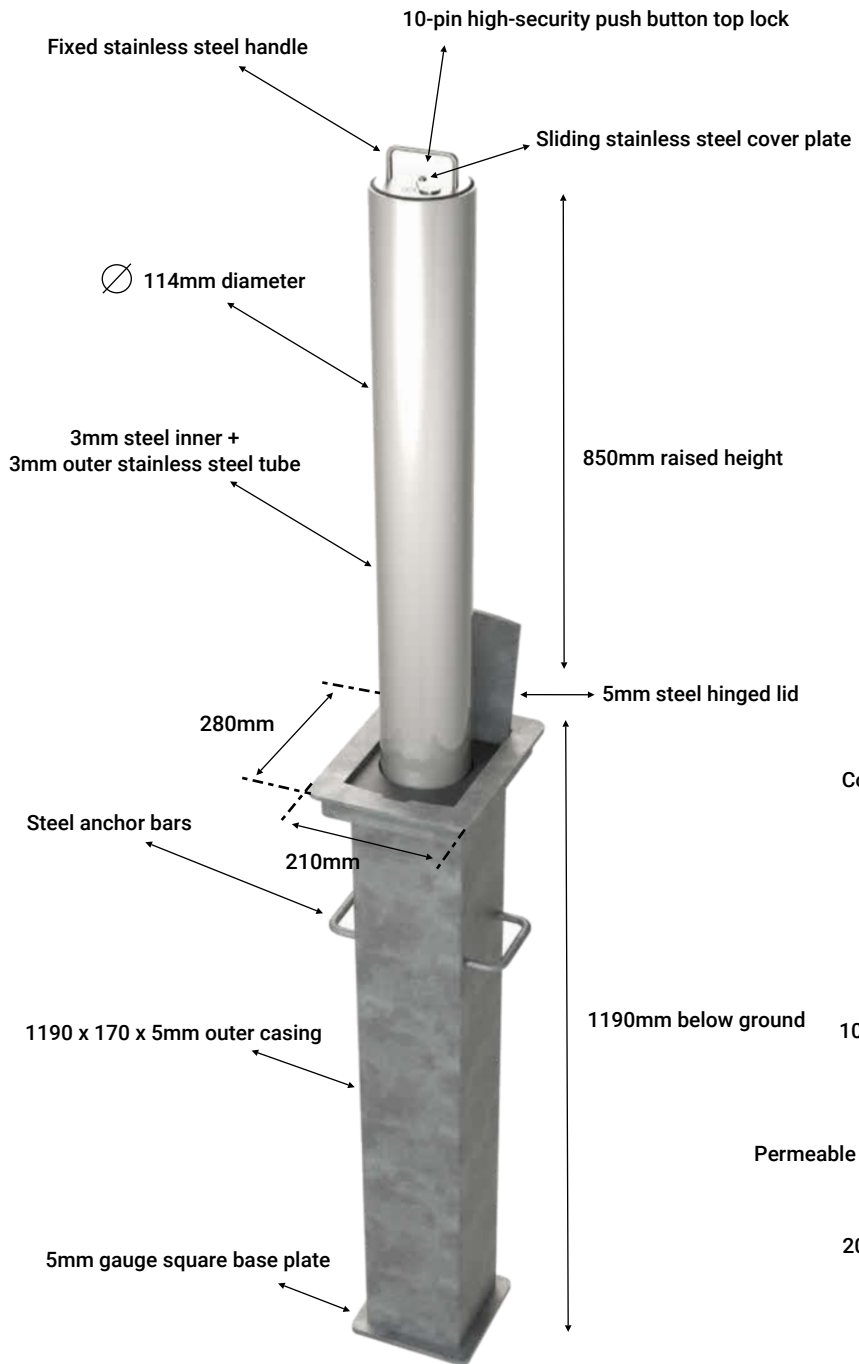

LA/114/850/SS - SPECIFICATION

4KG Lifting Weight

- Profile:** Round Stainless Steel Lift Assist Bollard
- Diameter:** 114mm
- Raised Height:** 850mm
- Lifting Weight:** 4kg
- Inner Bollard:** 3mm steel + 3mm stainless steel wall
- Outer Casing:** 1190 x 170 x 5mm
- Lock:** 10-pin high security push button top lock
- Lock Cover:** Sliding stainless steel cover plate
- Handle:** Fixed stainless steel
- Hinged Lid:** 5mm heavy duty galvanised steel
- Finish:** 316 Grade stainless steel.
- Guarantee:** 1 Year
- Serviceable components:** All moving parts
- Manufacture:** RAM - Group UK
- Mild steel:** Manufactured to BS1440
- Galvanising:** BS EN ISO 1461 (2009) Hot-dipped

Drawing not to scale

Security Bollards Direct
 The Old Court House
 Orsett Road
 Grays
 Essex
 RM17 5DD

Tel: 01375 842223 | 0800 4488652

Web: www.securitybollardsdirect.co.uk