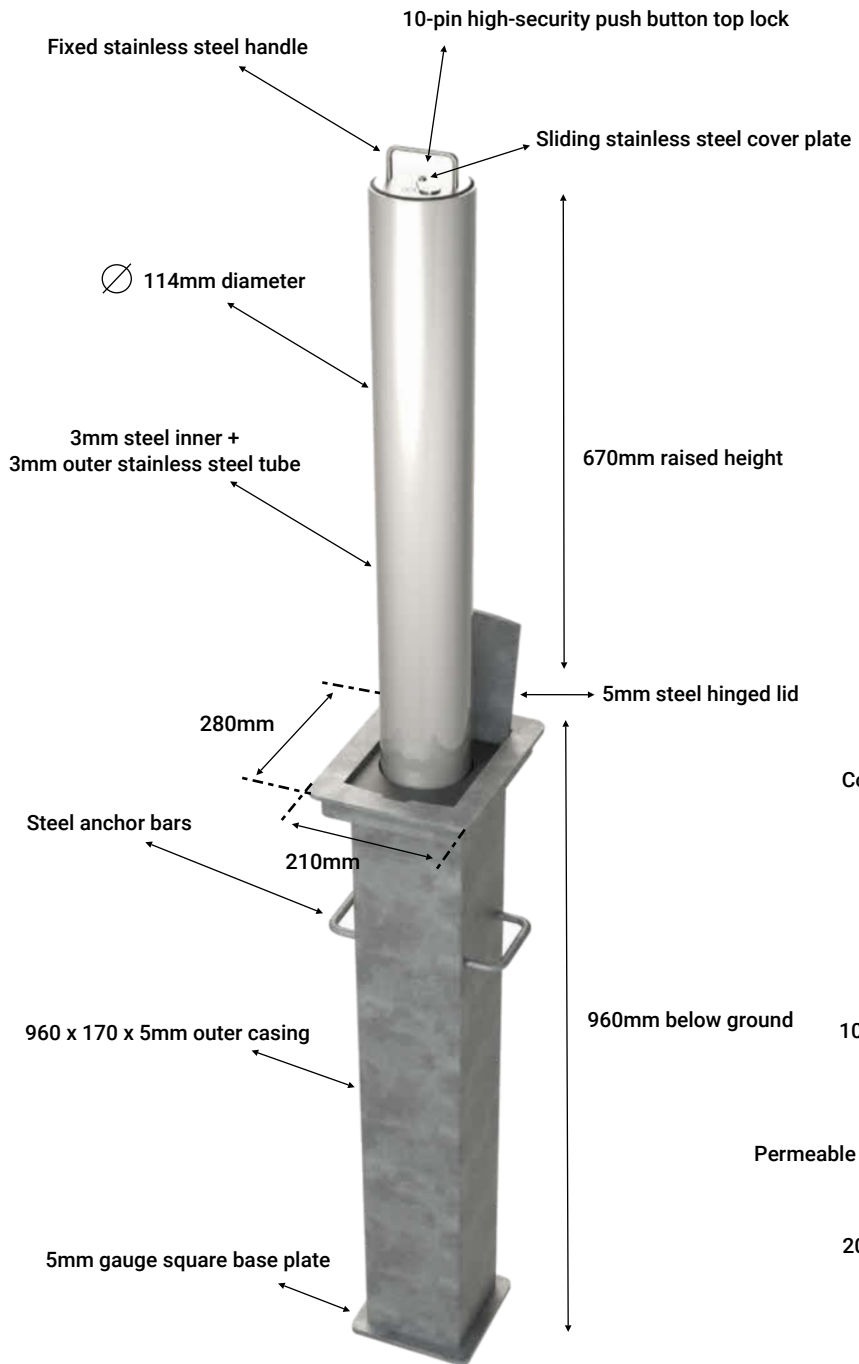

LA/114/670/SS - SPECIFICATION

3KG Lifting Weight

- Profile:** Round Stainless Steel Lift Assist Bollard
- Diameter:** 114mm
- Raised Height:** 670mm
- Lifting Weight:** 3kg
- Inner Bollard:** 3mm steel + 3mm stainless steel wall
- Outer Casing:** 960 x 170 x 5mm
- Lock:** 10-pin high security push button top lock
- Lock Cover:** Sliding stainless steel cover plate
- Handle:** Fixed stainless steel
- Hinged Lid:** 5mm heavy duty galvanised steel
- Finish:** 316 Grade stainless steel.
- Guarantee:** 1 Year
- Serviceable components:** All moving parts
- Manufacture:** RAM - Group UK
- Mild steel:** Manufactured to BS1440
- Galvanising:** BS EN ISO 1461 (2009) Hot-dipped

SECURITY
 BOLLARDS DIRECT

Drawing not to scale

Security Bollards Direct
 The Old Court House
 Orsett Road
 Grays
 Essex
 RM17 5DD
 Tel: 01375 842223 | 0800 4488652
 Web: www.securitybollardsdirect.co.uk