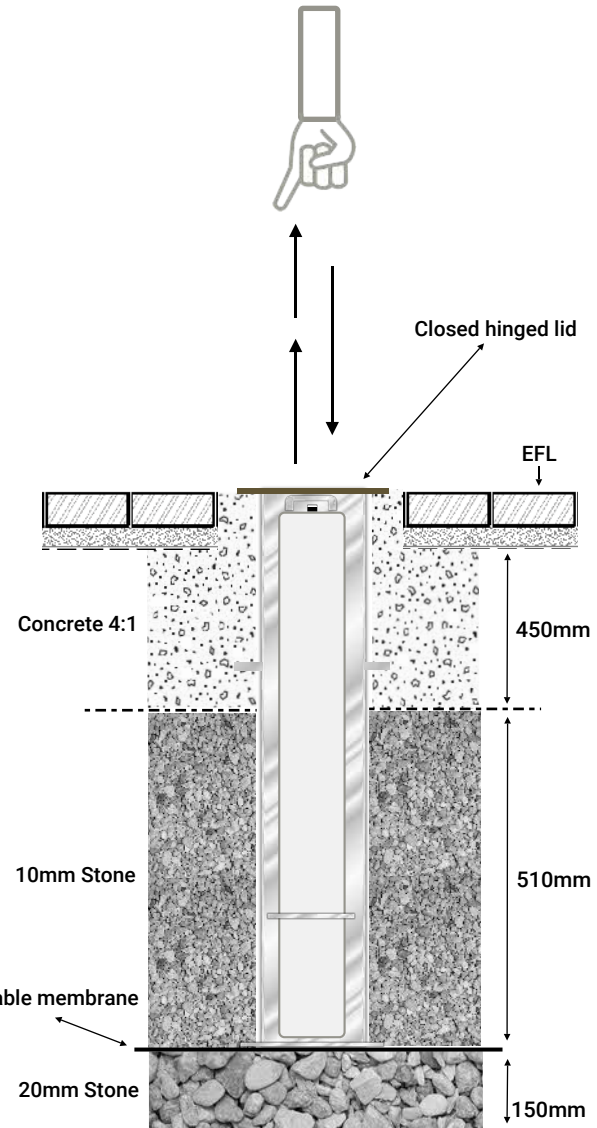

LA/114/670/SS - SPECIFICATION

3KG Lifting Weight

- Profile:** Round Stainless Steel Lift Assist Bollard
- Diameter:** 114mm
- Raised Height:** 670mm
- Lifting Weight:** 3kg
- Inner Bollard:** 3mm steel + 3mm stainless steel wall
- Outer Casing:** 960 x 170 x 5mm
- Lock:** 10-pin high security push button top lock
- Lock Cover:** Sliding stainless steel cover plate
- Handle:** Fixed stainless steel
- Hinged Lid:** 5mm heavy duty galvanised steel
- Finish:** 316 Grade stainless steel.
- Guarantee:** 1 Year
- Serviceable components:** All moving parts
- Manufacture:** RAM - Group UK
- Mild steel:** Manufactured to BS1440
- Galvanising:** BS EN ISO 1461 (2009) Hot-dipped

SECURITY
 BOLLARDS DIRECT

Drawing not to scale

Security Bollards Direct
 The Old Court House
 Orsett Road
 Grays
 Essex
 RM17 5DD
 Tel: 01375 842223 | 0800 4488652
 Web: www.securitybollardsdirect.co.uk